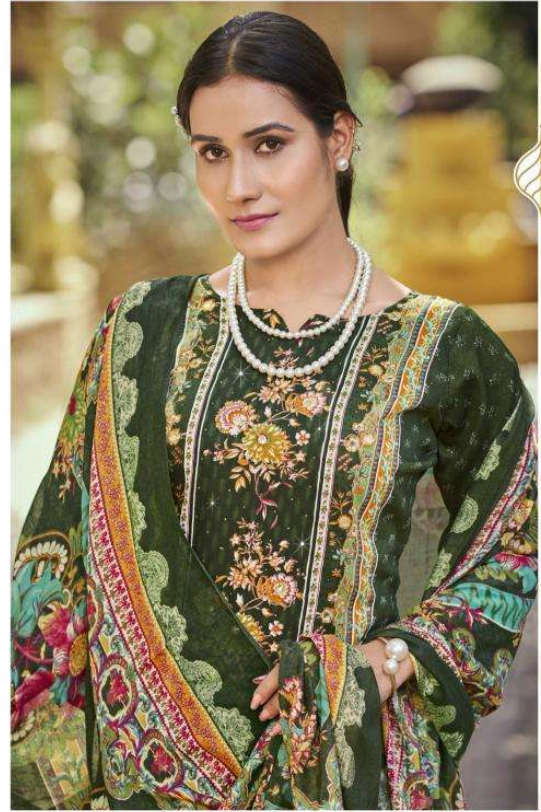

SOMETHING SPECIAL FOR YOU