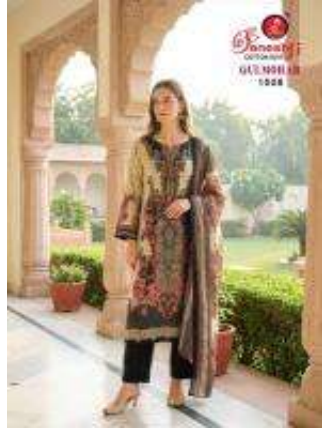

GULMOHAR
KEDARBHAI KAPUR COLLECTION WITH 90% V
SHARDAI KAPUR

300% KASDA 2.48 MTS
KAPTAI 2.48 MTS
SHARDAI 1.077M 2.48 MTS

Kapashji
COTTONS

GULMOHAR

EXCLUSIVE SEASON COLLECTION WITH SWAROVSKI CRYSTALS VOL. 1