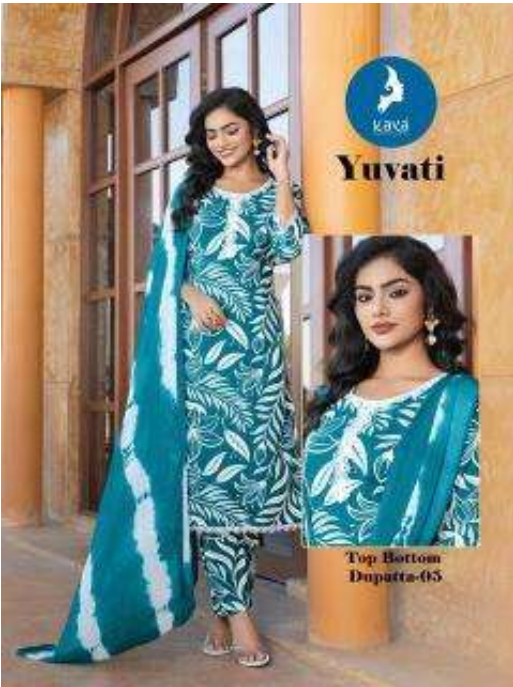

kaya
Yuvati

**Top Bottom
Dupatta-03**

The image features a woman in a yellow floral dress with white patterns, wearing sunglasses and large earrings. To her left is a 3x2 grid of smaller images showing different dress styles in various colors: green, orange, yellow, purple, blue, and pink. Each small image includes a 'YUVATI' logo. Below the grid is a white contact box with the following text:

Yuvati

Top Bottom
Dupatta-01

Yuvati

Top Bottom
Dupatta-01

Yuvati

Top Bottom
Dupatta-05