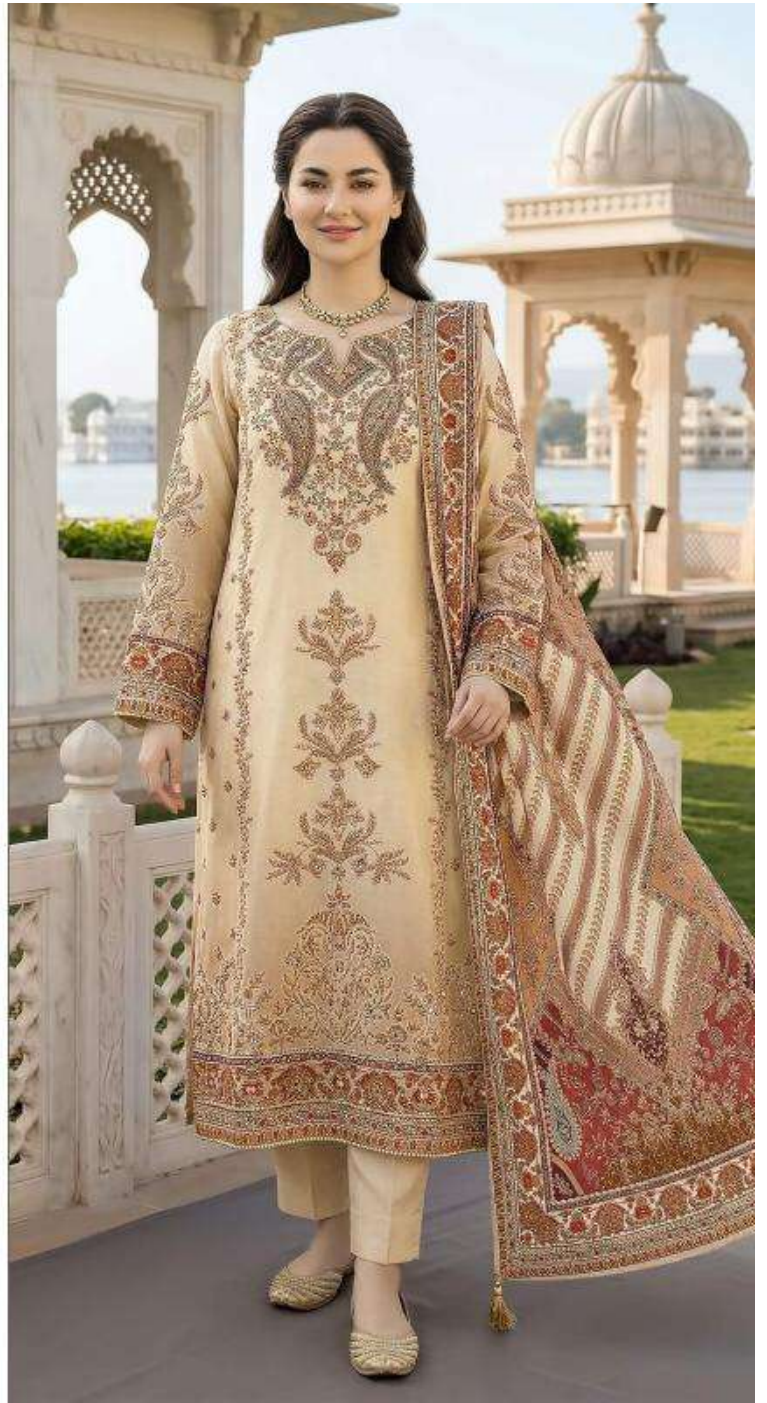

PRINT  
WORK  
ITAL PRINT  
'ON

**KT-335-D**

TOP:- PURE VISCOUS MASLIN DIGITAL PRINT  
WITH AARI AND WORK DIMOND WORK  
DUPATTA:- PURE VISCOUS MASLIN DIGITAL PRINT  
BOTTOM / INNER:- PURE VISCOUS RAYON

**KT-335-C**

TOP:- PURE VISCOUS MASLIN DIGITAL PRINT  
WITH AARI AND WORK DIMOND WORK  
DUPATTA:- PURE VISCOUS MASLIN DIGITAL PRINT  
BOTTOM / INNER:- PURE VISCOUS RAYON

PRINT  
WORK  
ITAL PRINT  
'ON

**KT-335-B**

TOP:- PURE VISCOUS MASLIN DIGITAL PRINT  
WITH AARI AND WORK DIMOND WORK  
DUPATTA:- PURE VISCOUS MASLIN DIGITAL PRINT  
BOTTOM / INNER:- PURE VISCOUS RAYON

TOP:- PURE VISCOUS MASLIN DIGITAL PRINT  
WITH AARI WORK AND DIMOND WORK  
DUPATTA:- PURE VISCOUS MASLIN DIGITAL PRINT  
BOTTOM / INNER:- PURE VISCOUS RAYON

KT-335

KT-335-B

KT-335-C

KT-335-D

**KT-335**

TOP:- PURE VISCOUS MASLIN DIGITAL PRINT  
WITH AARI AND WORK DIMOND WORK  
DUPATTA:- PURE VISCOUS MASLIN DIGITAL PRINT  
BOTTOM / INNER:- PURE VISCOUS RAYON