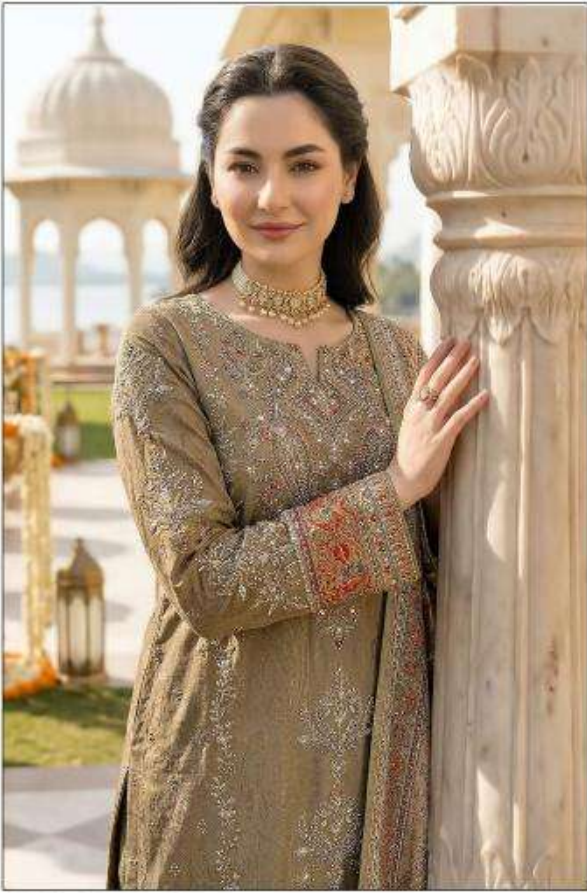

PRINT  
WORK  
ITAL PRINT  
'ON

**KT-335-D**

TOP:- PURE VISCOUS MASLIN DIGITAL PRINT  
WITH AARI AND WORK DIMOND WORK  
DUPATTA:- PURE VISCOUS MASLIN DIGITAL PRINT  
BOTTOM / INNER:- PURE VISCOUS RAYON

**KT-335-C**

TOP:- PURE VISCOUS MASLIN DIGITAL PRINT  
WITH AARI AND WORK DIMOND WORK  
DUPATTA:- PURE VISCOUS MASLIN DIGITAL PRINT  
BOTTOM / INNER:- PURE VISCOUS RAYON

PRINT  
WORK  
ITAL PRINT  
'ON

**KT-335-B**

TOP:- PURE VISCOUS MASLIN DIGITAL PRINT  
WITH AARI AND WORK DIMOND WORK  
DUPATTA:- PURE VISCOUS MASLIN DIGITAL PRINT  
BOTTOM / INNER:- PURE VISCOUS RAYON