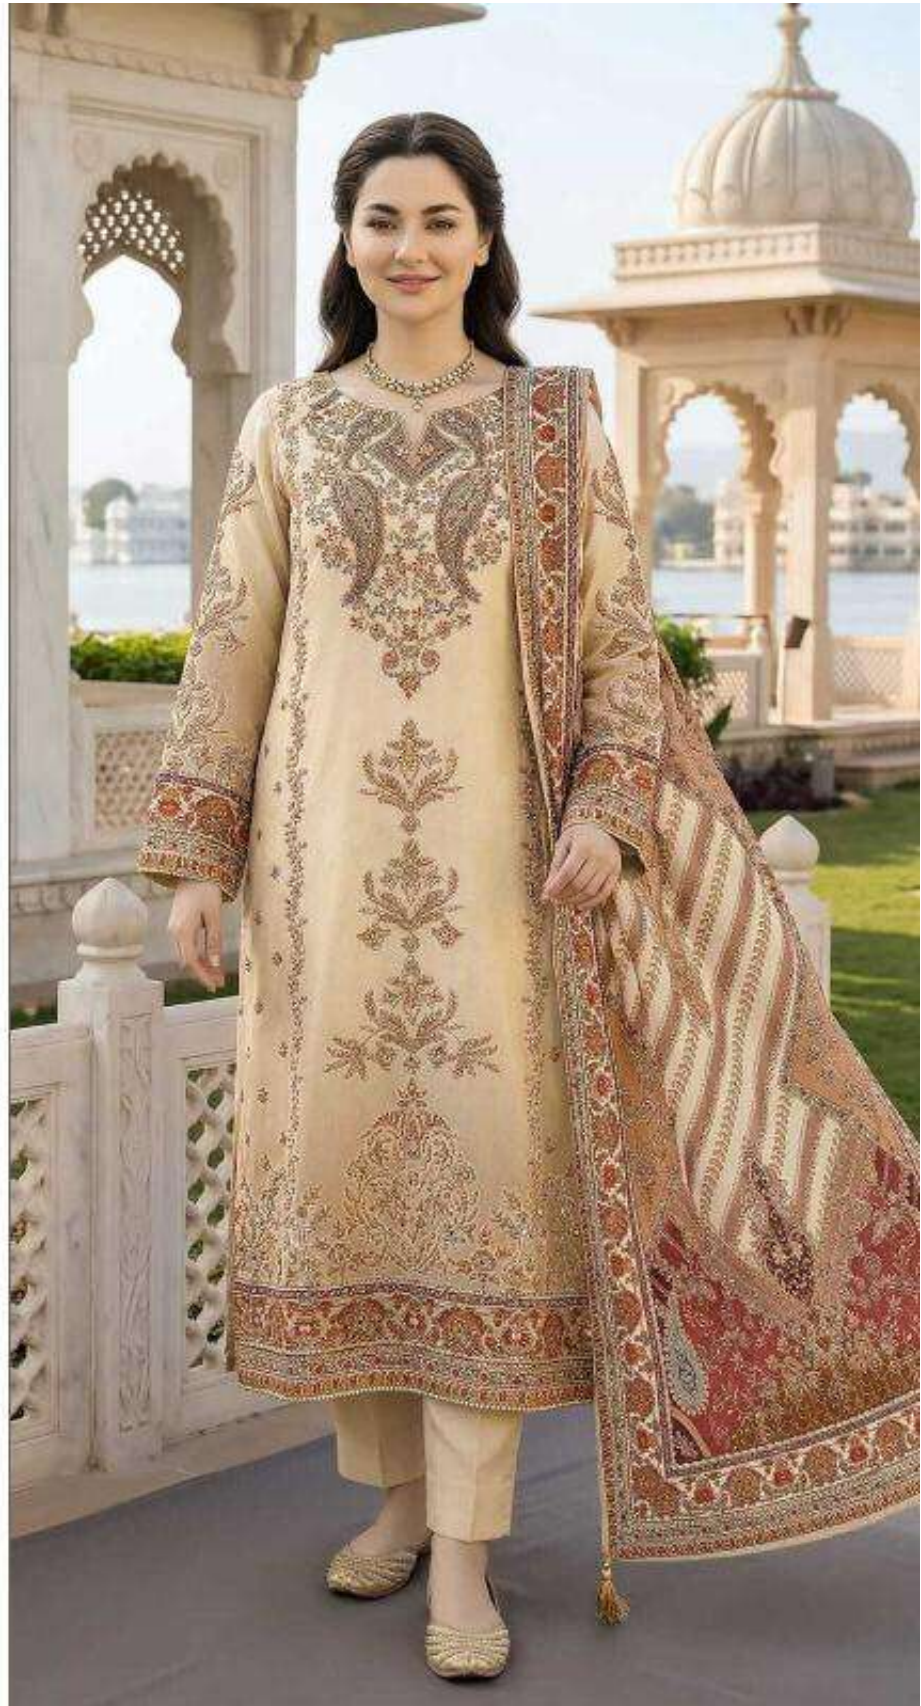

PRINT  
WORK  
ITAL PRINT  
'ON

**KT-335-D**

TOP:- PURE VISCOUS MASLIN DIGITAL PRINT  
WITH AARI AND WORK DIMOND WORK  
DUPATTA:- PURE VISCOUS MASLIN DIGITAL PRINT  
BOTTOM / INNER:- PURE VISCOUS RAYON

**KT-335-C**

TOP:- PURE VISCOUS MASLIN DIGITAL PRINT  
WITH AARI AND WORK DIMOND WORK  
DUPATTA:- PURE VISCOUS MASLIN DIGITAL PRINT  
BOTTOM / INNER:- PURE VISCOUS RAYON

PRINT  
WORK  
ITAL PRINT  
'ON

**KT-335-B**

TOP:- PURE VISCOUS MASLIN DIGITAL PRINT  
WITH AARI AND WORK DIMOND WORK  
DUPATTA:- PURE VISCOUS MASLIN DIGITAL PRINT  
BOTTOM / INNER:- PURE VISCOUS RAYON

TOP:- PURE VISCOUS MASLIN DIGITAL PRINT  
WITH AARI WORK AND DIMOND WORK  
DUPATTA:- PURE VISCOUS MASLIN DIGITAL PRINT  
BOTTOM / INNER:- PURE VISCOUS RAYON

KT-335

KT-335-B

KT-335-C

KT-335-D

**KT-335**

TOP:- PURE VISCOUS MASLIN DIGITAL PRINT  
WITH AARI AND WORK DIMOND WORK  
DUPATTA:- PURE VISCOUS MASLIN DIGITAL PRINT  
BOTTOM / INNER:- PURE VISCOUS RAYON