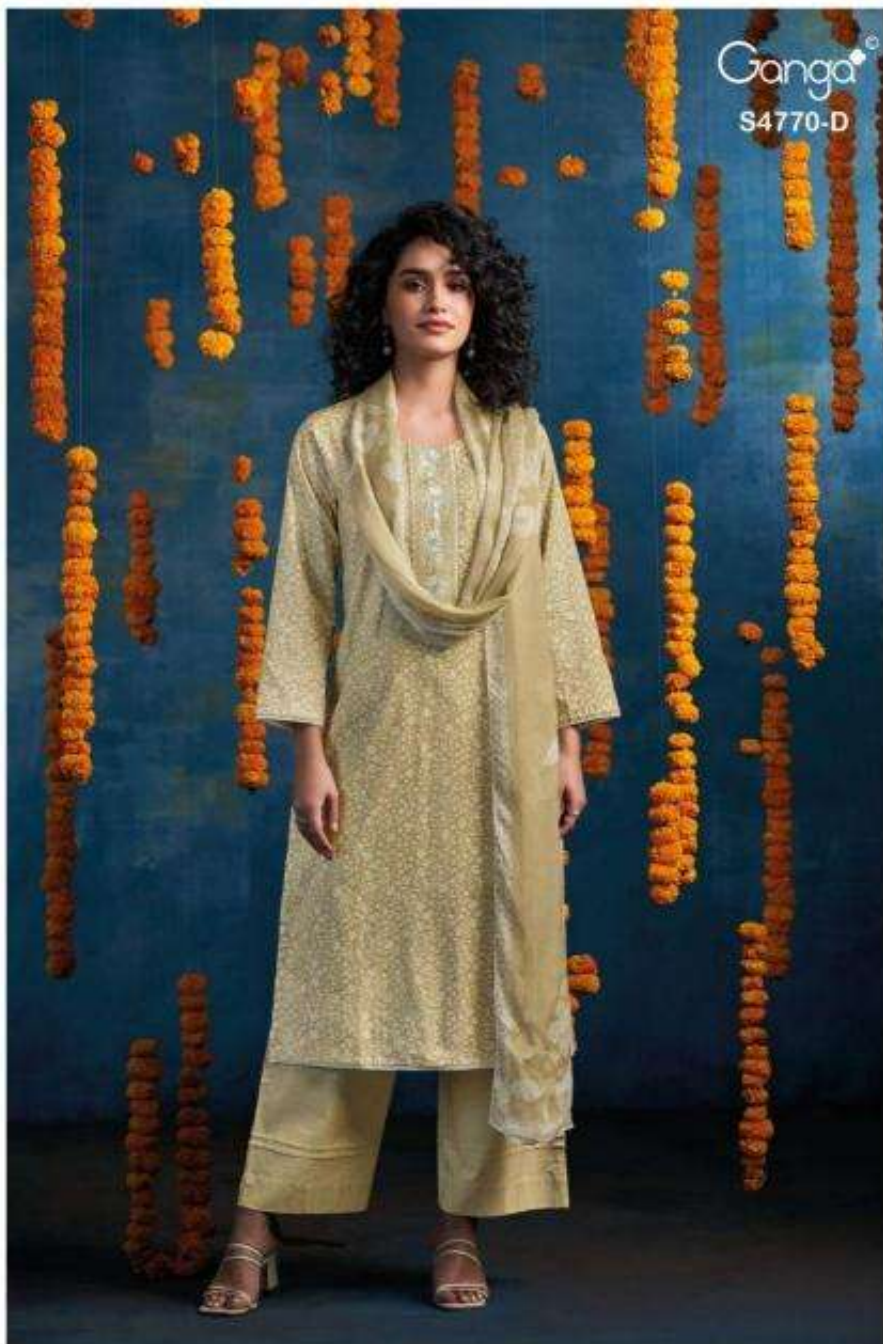

Ganga®
S4770-C

S4770-A

S4770-B

S4770-C

S4770-D

Ganga®
Blaise
S4770- A/B/C/D

Ganga
S4770-B

Ganga[®]
S4770-D

Ganga

Ganga
Blaise
S4770

Blaise
S4770

DESCRIPTION

~TOP~

PREMIUM COTTON PRINTED WITH EMBROIDERY,
CROCHET LACE BORDER ON DAMAN & SLEEVES.

~BOTTOM~

PREMIUM COTTON SOLID COLOR