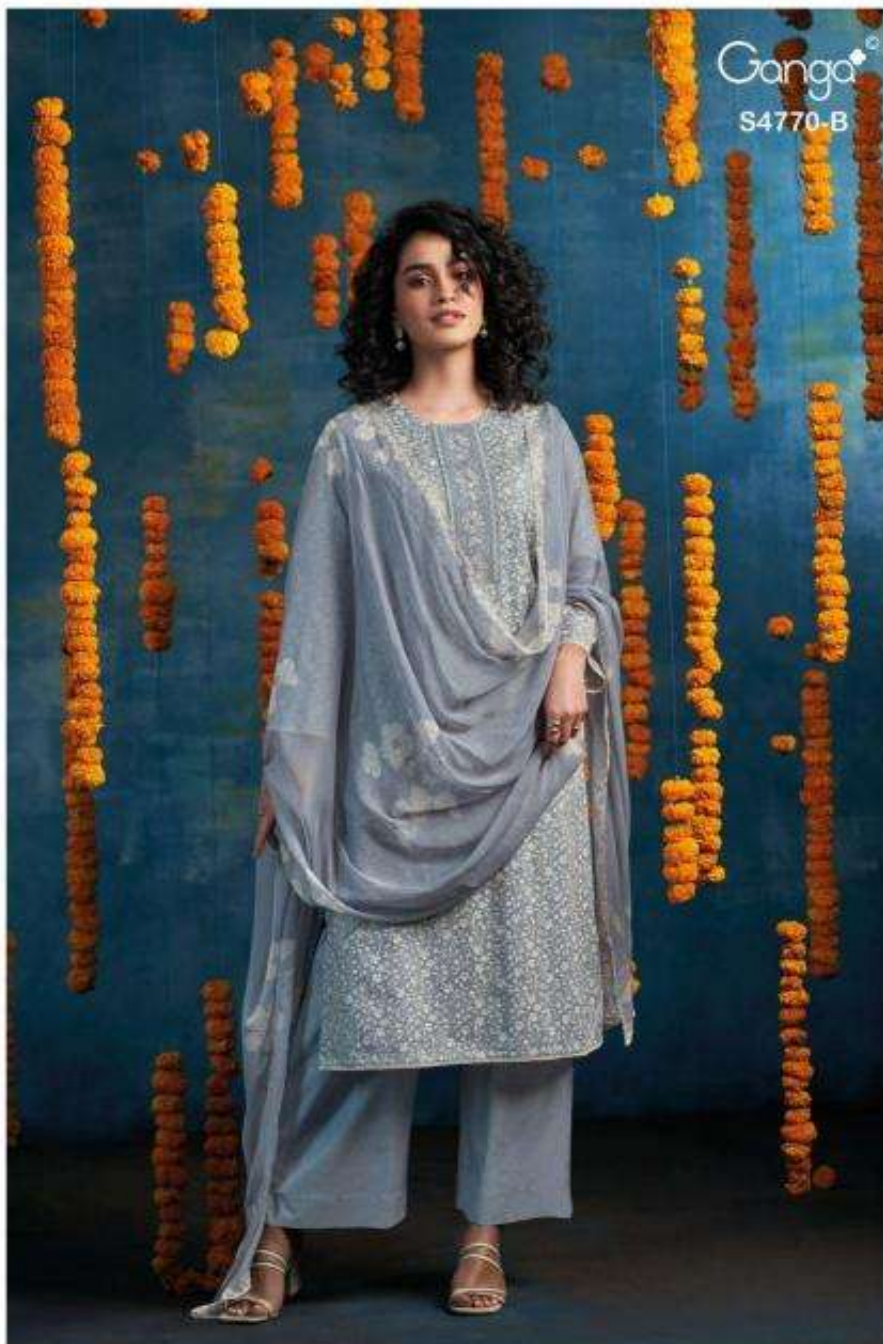

Ganga®
S4770-C

S4770-A

S4770-B

S4770-C

S4770-D

Ganga®
Blaise
S4770- A/B/C/D

Ganga
S4770-B

Ganga[®]
S4770-D

Ganga

Ganga
Blaise
S4770

Blaise
S4770

DESCRIPTION

~TOP~

PREMIUM COTTON PRINTED WITH EMBROIDERY,
CROCHET LACE BORDER ON DAMAN & SLEEVES.

~BOTTOM~

PREMIUM COTTON SOLID COLOR