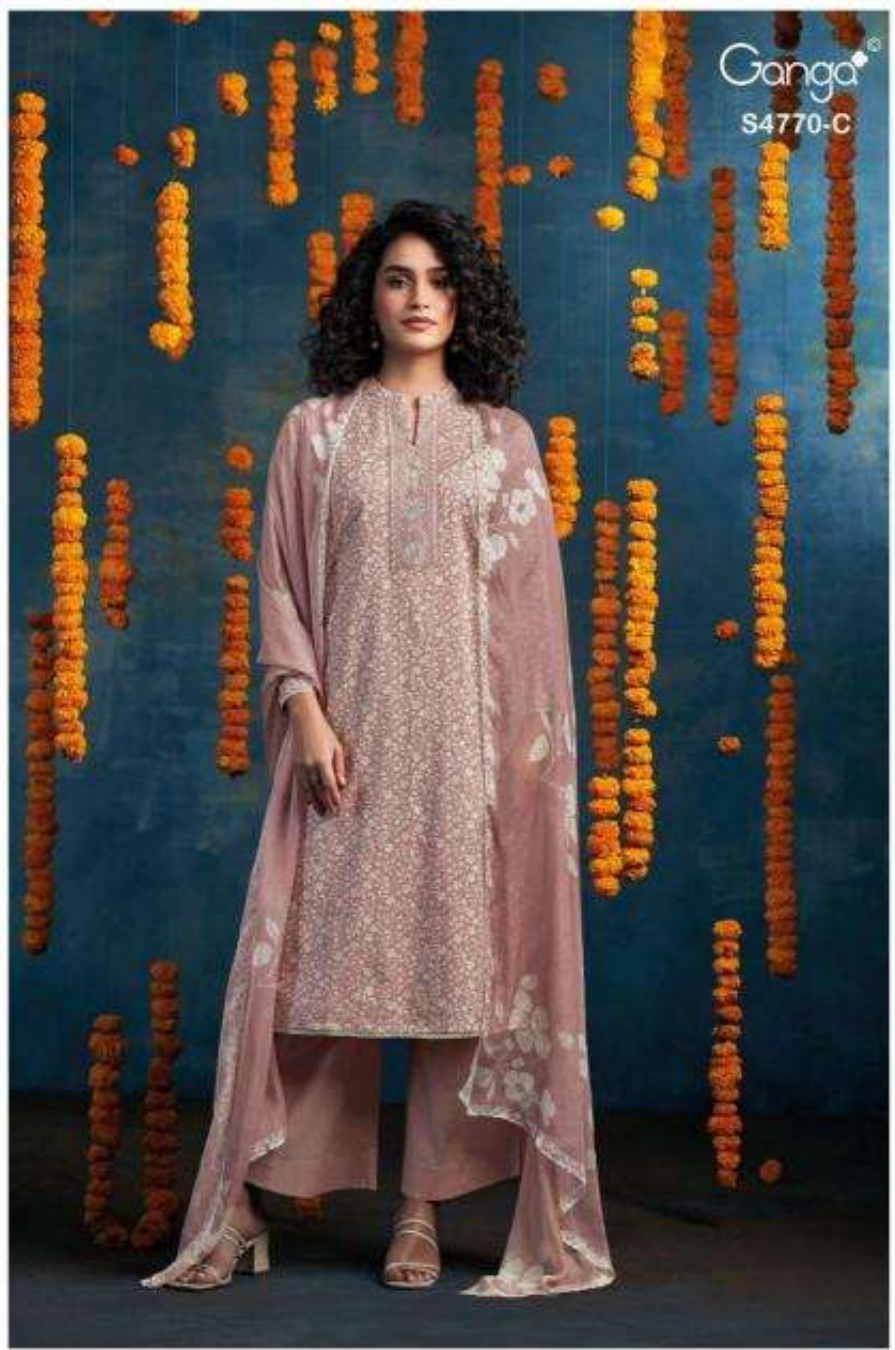

Ganga®
S4770-C

S4770-A

S4770-B

S4770-C

S4770-D

Ganga®
Blaise
S4770- A/B/C/D

Ganga
S4770-B

Ganga[®]
S4770-D

Ganga

Ganga
Blaise
S4770

Blaise
S4770

DESCRIPTION

~TOP~

PREMIUM COTTON PRINTED WITH EMBROIDERY,
CROCHET LACE BORDER ON DAMAN & SLEEVES.

~BOTTOM~

PREMIUM COTTON SOLID COLOR