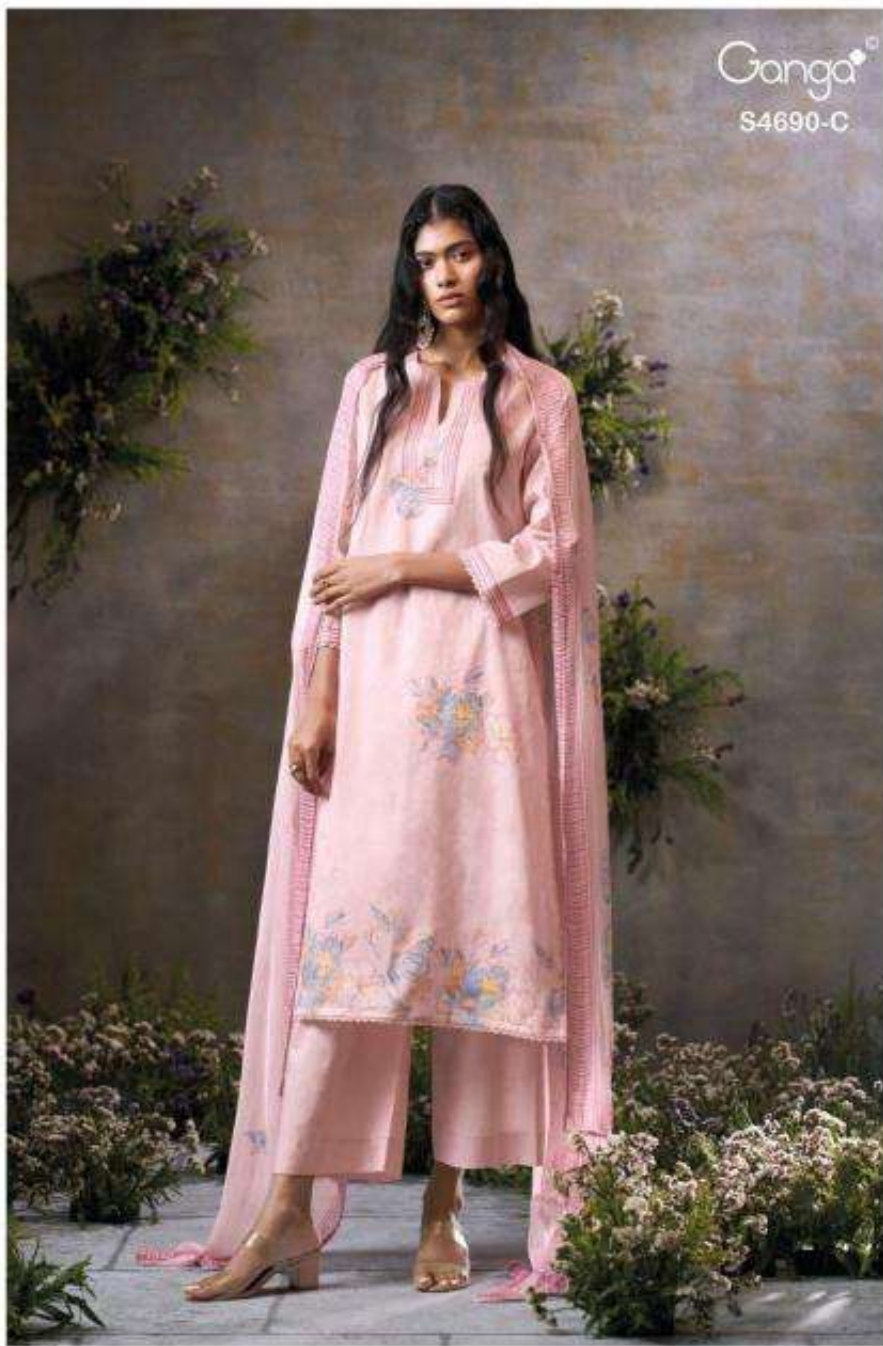

Ganga®
S4690-C