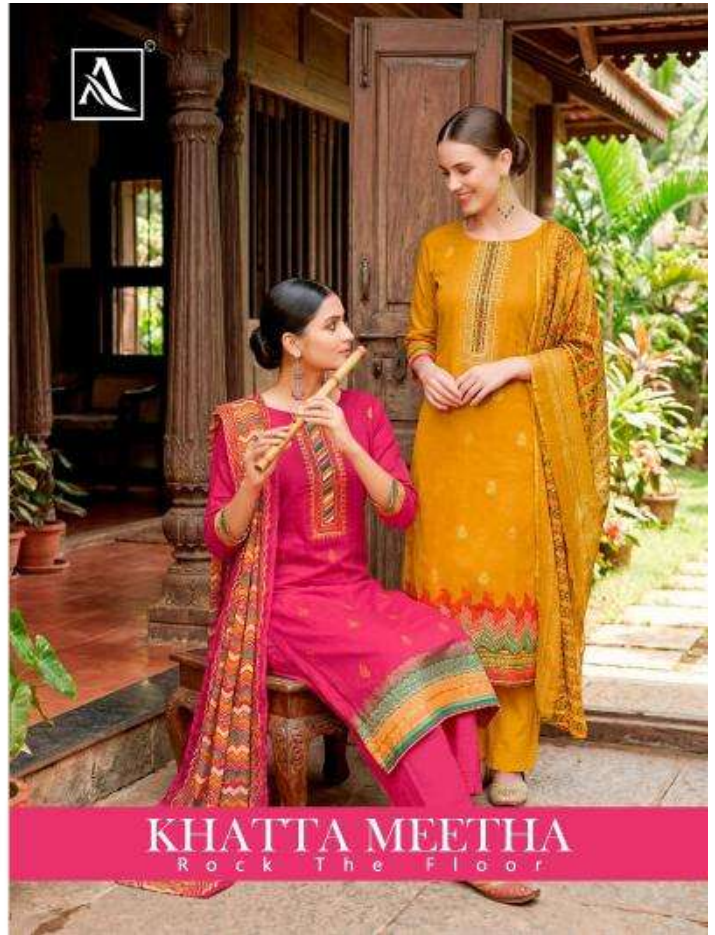

KHATTA MEETHA
Rock The Floor