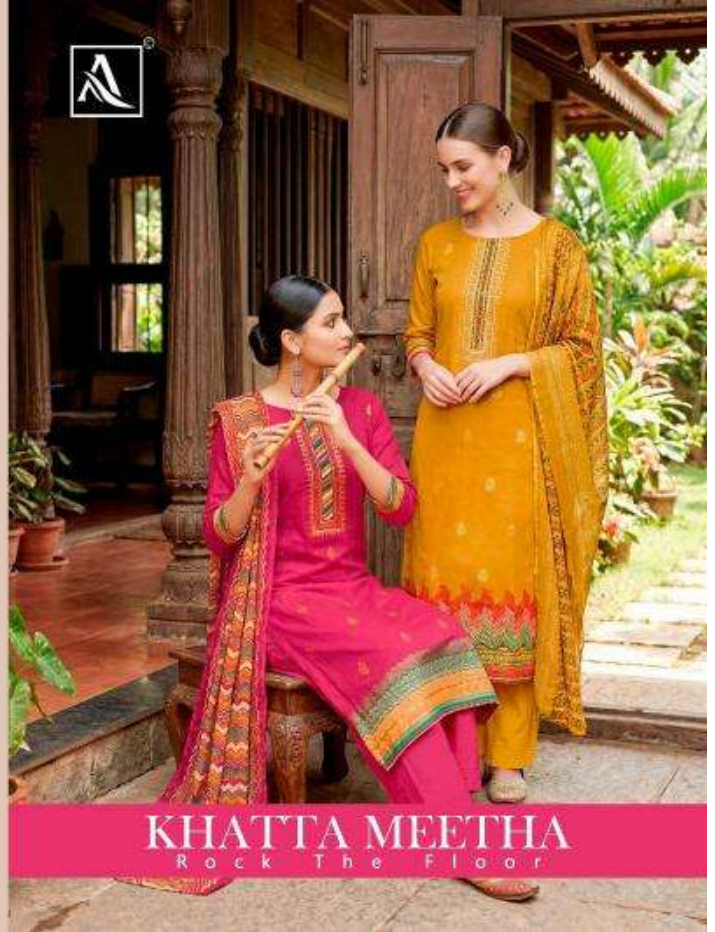

➔ ALOK SUIT As
Like Us On [WhatsApp](#)

: TOP :
Pure Zam Discharge
Designer Print With
Exclusive Hand Work

: BOTTOM :
Pure Reyon Solid

: DUPATTA :
Pure German Viscose
Designer Print
Pure Dupatta

Product By:

SCAN HERE
FOR MORE DETAIL

KHATTA MEETHA
Rock The Floor