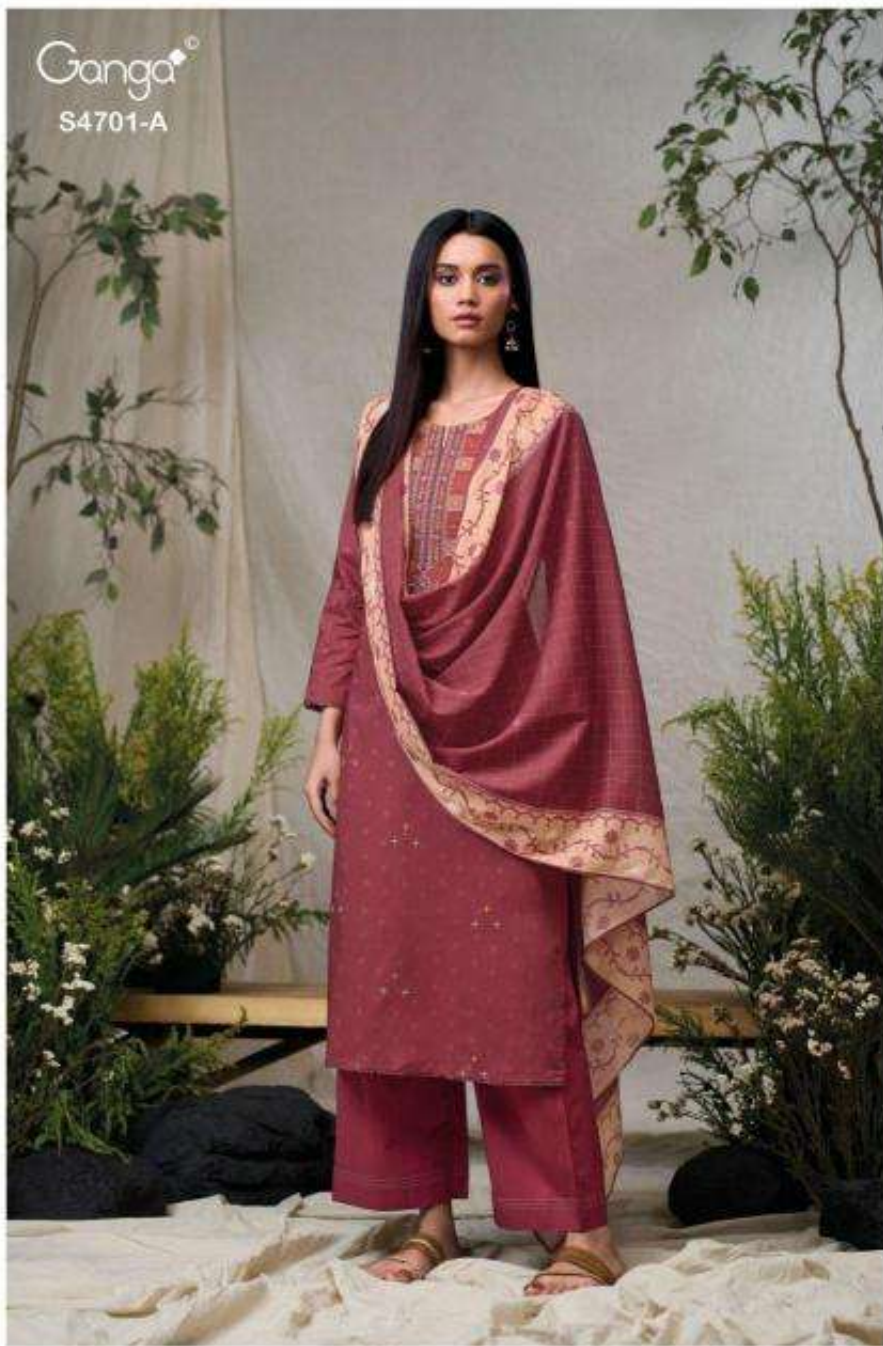

Ganga®
S4701-A