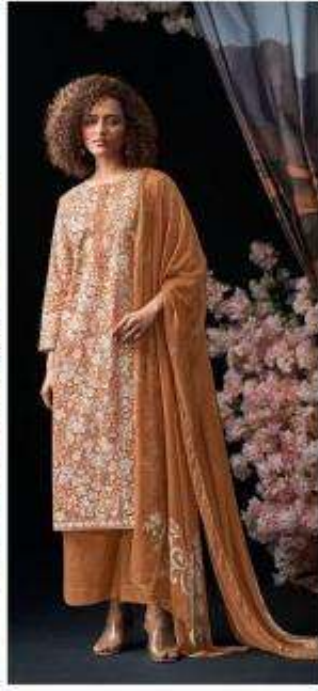

Ganga®
S4636-D

**Anera
S4636**

DESCRIPTION

~TOP~

PREMIUM COTTON PRINTED WITH EMBROIDERY,
BUTTON WORK, PRINTED & SOLID COLOR LACE ON
DAMAN & SLEEVES.

~BOTTOM~

PREMIUM COTTON SOLID COLOR

~DUPATTA~

PREMIUM PURE CHIFFON PRINTED.

**WHOLESALE PRICE
1270/- EACH+GST(EXTRA)**

HSN CODE- 520851

MOQ : 64 PCS

TOTAL SUITS-04

S4636-A

S4636-B

S4636-C