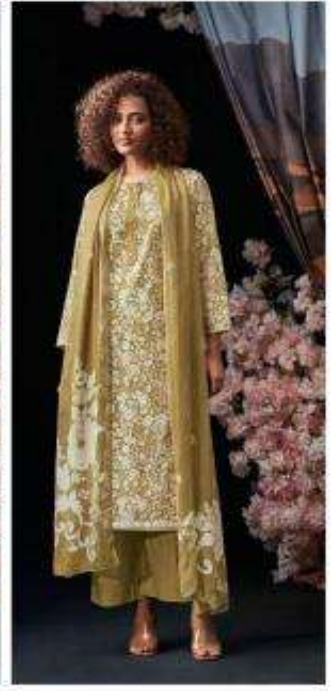

Ganga®
S4636-D

**Anera
S4636**

DESCRIPTION

~TOP~

PREMIUM COTTON PRINTED WITH EMBROIDERY,
BUTTON WORK, PRINTED & SOLID COLOR LACE ON
DAMAN & SLEEVES.

~BOTTOM~

PREMIUM COTTON SOLID COLOR

~DUPATTA~

PREMIUM PURE CHIFFON PRINTED.

**WHOLESALE PRICE
1270/- EACH+GST(EXTRA)**

HSN CODE- 520851

MOQ : 64 PCS

TOTAL SUITS-04

S4636-A

S4636-B

S4636-C