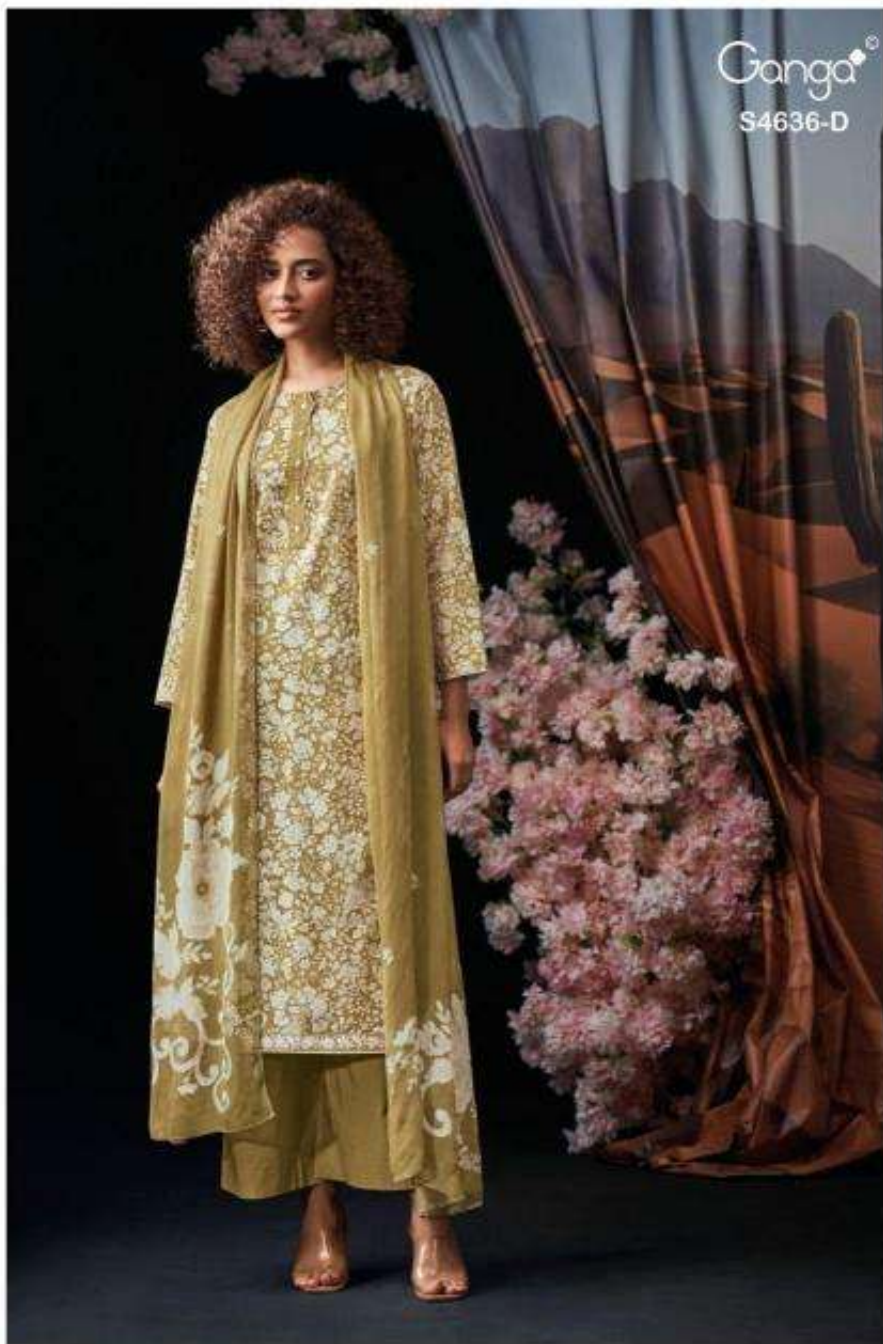

Ganga®
S4636-D

**Anera
S4636**

DESCRIPTION

~TOP~

PREMIUM COTTON PRINTED WITH EMBROIDERY,
BUTTON WORK, PRINTED & SOLID COLOR LACE ON
DAMAN & SLEEVES.

~BOTTOM~

PREMIUM COTTON SOLID COLOR

~DUPATTA~