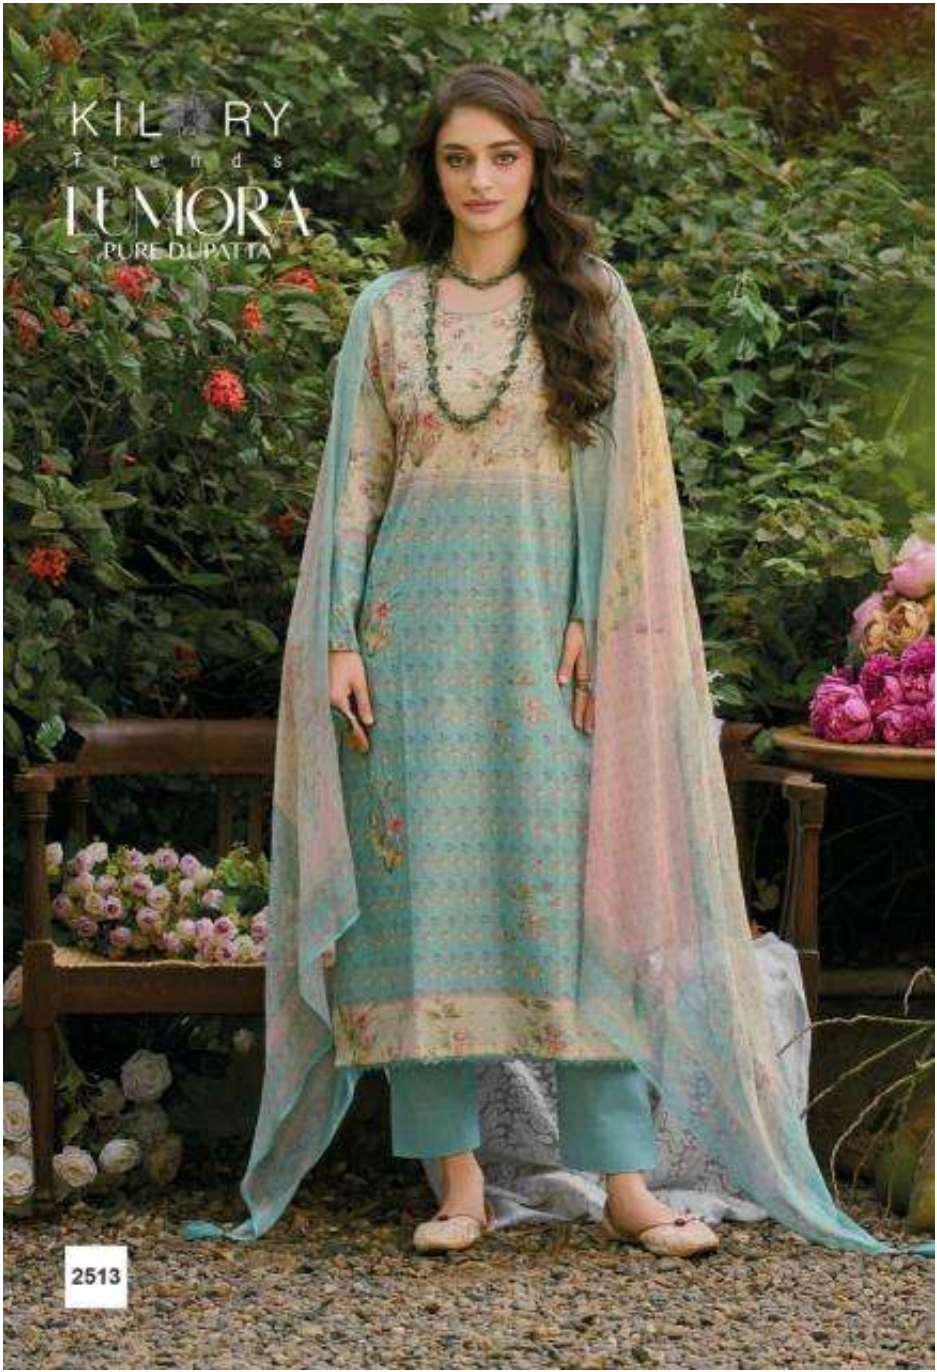

KILORY  
Trends  
LUMORA  
PURE DUPATTA

2511

KILIBRY  
Trends  
LUMORA  
PURE DUPATTA

2516

KILORY  
Trends  
LUMORA  
PURE DUPATTA

2511

DESIGN.NO	PRICE	DESCRIPTION
2511	1295/-	<p align="center"><b>- TOP -</b>            PURE LAWN COTTON DIGITAL PRINTING WITH EMBROIDERY            WORK WITH HANDWORK &amp; LACES ON DAMAN</p> <p align="center"><b>- BOTTOM -</b>            PURE COTTON DYED</p> <p align="center"><b>- DUPATTA -</b>            PURE GERMAN CHIFFON DIGITAL PRINTING</p>
2512	1295/-	
2513	1295/-	
2514	1295/-	
2515	1295/-	
2516	1295/-	

HSN CODE : 520832

TOTAL AMOUNT : 7,770/- +GST

TOTAL PIECES : 06

KILORY  
TREASURES  
**LUMORA**  
PURE DUPATTA

FABRIC DETAIL

TOP

PURE LAWN COTTON DIGITAL PRINTING WITH EMBROIDERY  
WORK WITH HANDWORK & LACES ON DAMAN

BOTTOM

PURE COTTON DYED

DUPATTA

PURE GERMAN CHIFFON DIGITAL PRINTING

KILORY  
TREASURES

COMPLIMENTARY COPY NOT FOR SALE

KILRY  
Trends  
LUMORA  
PURE DUPATTA

2515

2511

2512

2513

2514

2515

2516

KILORY  
THE  
**LUMORA**  
PURE DUPATTA

KILORY  
TRENDS  
**LUMORA**  
PURE DUPATTA