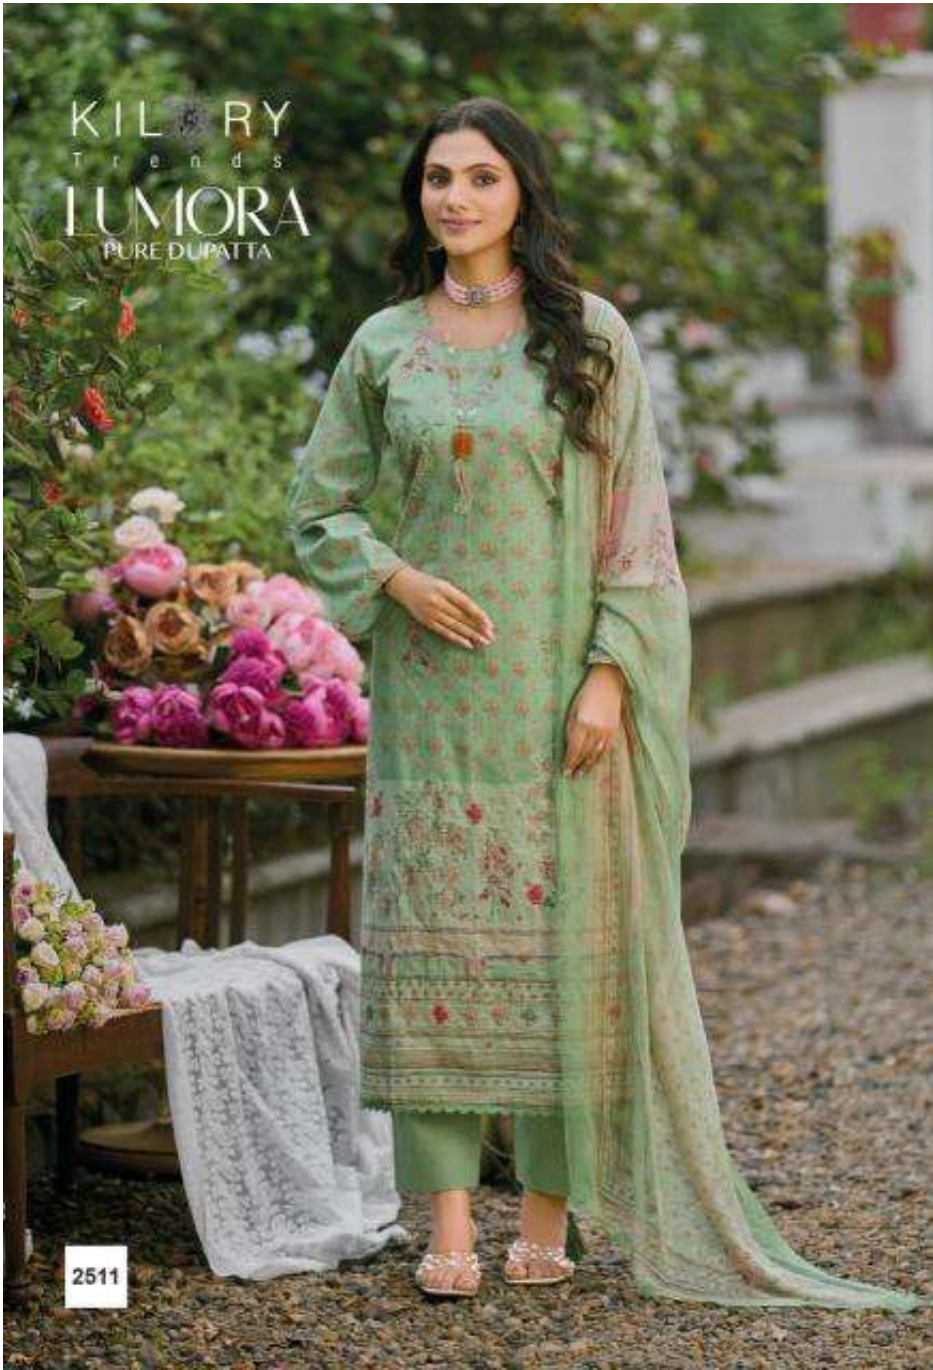

KILORY  
Trends  
LUMORA  
PURE DUPATTA

2511

KILIBRY  
Trends  
LUMORA  
PURE DUPATTA

2516

KILORY  
Trends  
LUMORA  
PURE DUPATTA

2511

DESIGN.NO	PRICE	DESCRIPTION
2511	1295/-	<p align="center"><b>- TOP -</b>            PURE LAWN COTTON DIGITAL PRINTING WITH EMBROIDERY            WORK WITH HANDWORK &amp; LACES ON DAMAN</p> <p align="center"><b>- BOTTOM -</b>            PURE COTTON DYED</p> <p align="center"><b>- DUPATTA -</b>            PURE GERMAN CHIFFON DIGITAL PRINTING</p>
2512	1295/-	
2513	1295/-	
2514	1295/-	
2515	1295/-	
2516	1295/-	

HSN CODE : 520832

TOTAL AMOUNT : 7,770/- +GST

TOTAL PIECES : 06

KILORY  
TREASURES  
**LUMORA**  
PURE DUPATTA

FABRIC DETAIL

TOP

PURE LAWN COTTON DIGITAL PRINTING WITH EMBROIDERY  
WORK WITH HANDWORK & LACES ON DAMAN

BOTTOM

PURE COTTON DYED

DUPATTA

PURE GERMAN CHIFFON DIGITAL PRINTING

KILORY  
TREASURES

COMPLIMENTARY COPY NOT FOR SALE

KILRY  
Trends  
LUMORA  
PURE DUPATTA

2515

2511

2512

2513

2514

2515

2516

KILORY  
THE  
**LUMORA**  
PURE DUPATTA

KILORY  
TRENDS  
**LUMORA**  
PURE DUPATTA