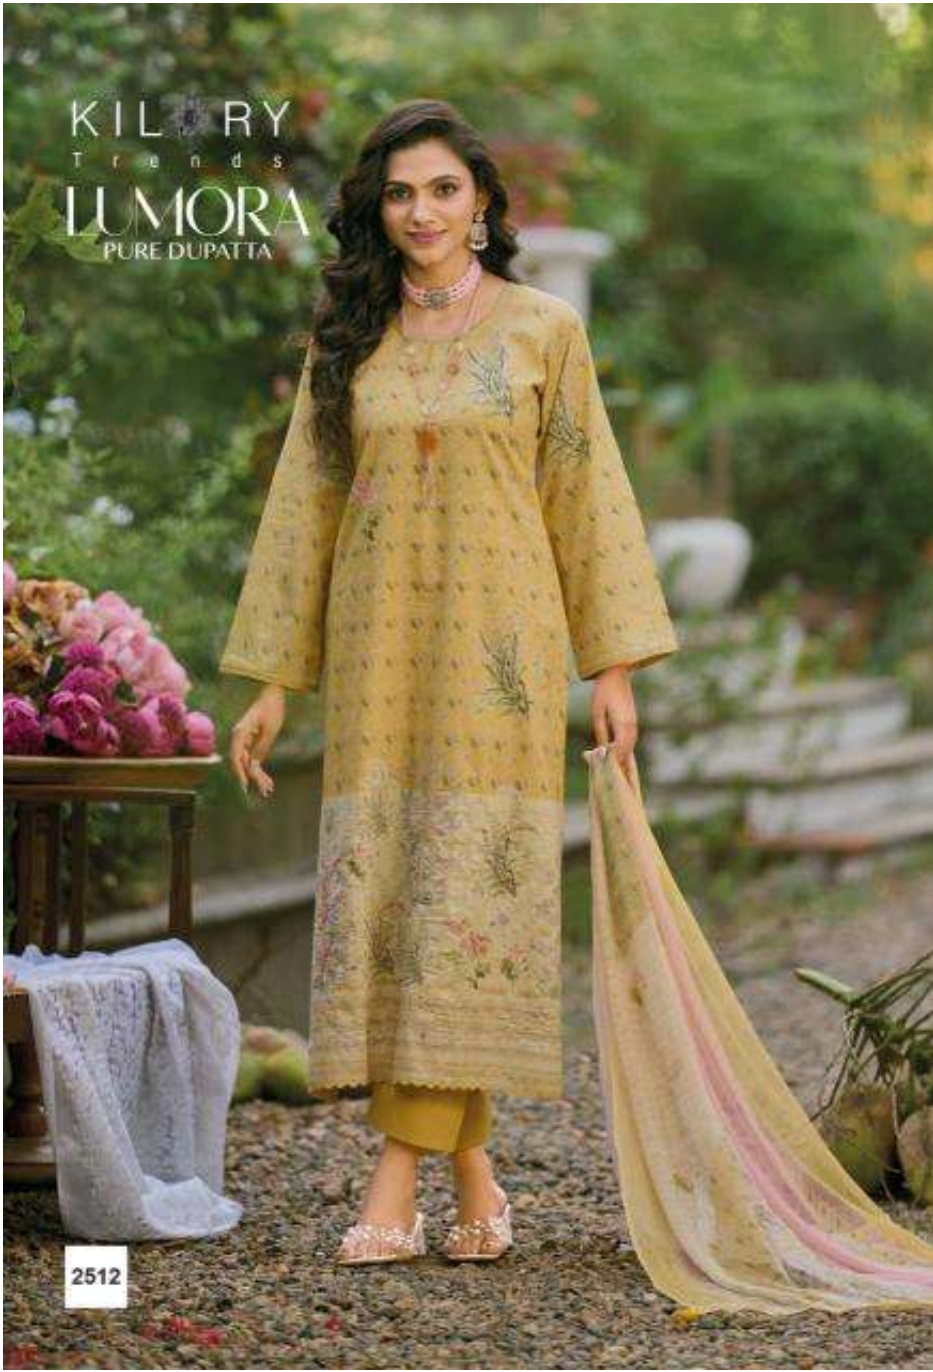

KILORY  
Trends  
LUMORA  
PURE DUPATTA

2511

KILIBRY  
Trends  
LUMORA  
PURE DUPATTA

2516

KILORY  
Trends  
LUMORA  
PURE DUPATTA

2511

DESIGN.NO	PRICE	DESCRIPTION
2511	1295/-	<p align="center"><b>- TOP -</b>            PURE LAWN COTTON DIGITAL PRINTING WITH EMBROIDERY            WORK WITH HANDWORK &amp; LACES ON DAMAN</p> <p align="center"><b>- BOTTOM -</b>            PURE COTTON DYED</p> <p align="center"><b>- DUPATTA -</b>            PURE GERMAN CHIFFON DIGITAL PRINTING</p>
2512	1295/-	
2513	1295/-	
2514	1295/-	
2515	1295/-	
2516	1295/-	

HSN CODE : 520832

TOTAL AMOUNT : 7,770/- +GST

TOTAL PIECES : 06

KILORY  
TREASURES  
**LUMORA**  
PURE DUPATTA

FABRIC DETAIL

TOP

PURE LAWN COTTON DIGITAL PRINTING WITH EMBROIDERY  
WORK WITH HANDWORK & LACES ON DAMAN

2511

2512

2513

2514

2515

2516

KILORY  
THE  
**LUMORA**  
PURE DUPATTA

KILORY  
TRENDS  
**LUMORA**  
PURE DUPATTA