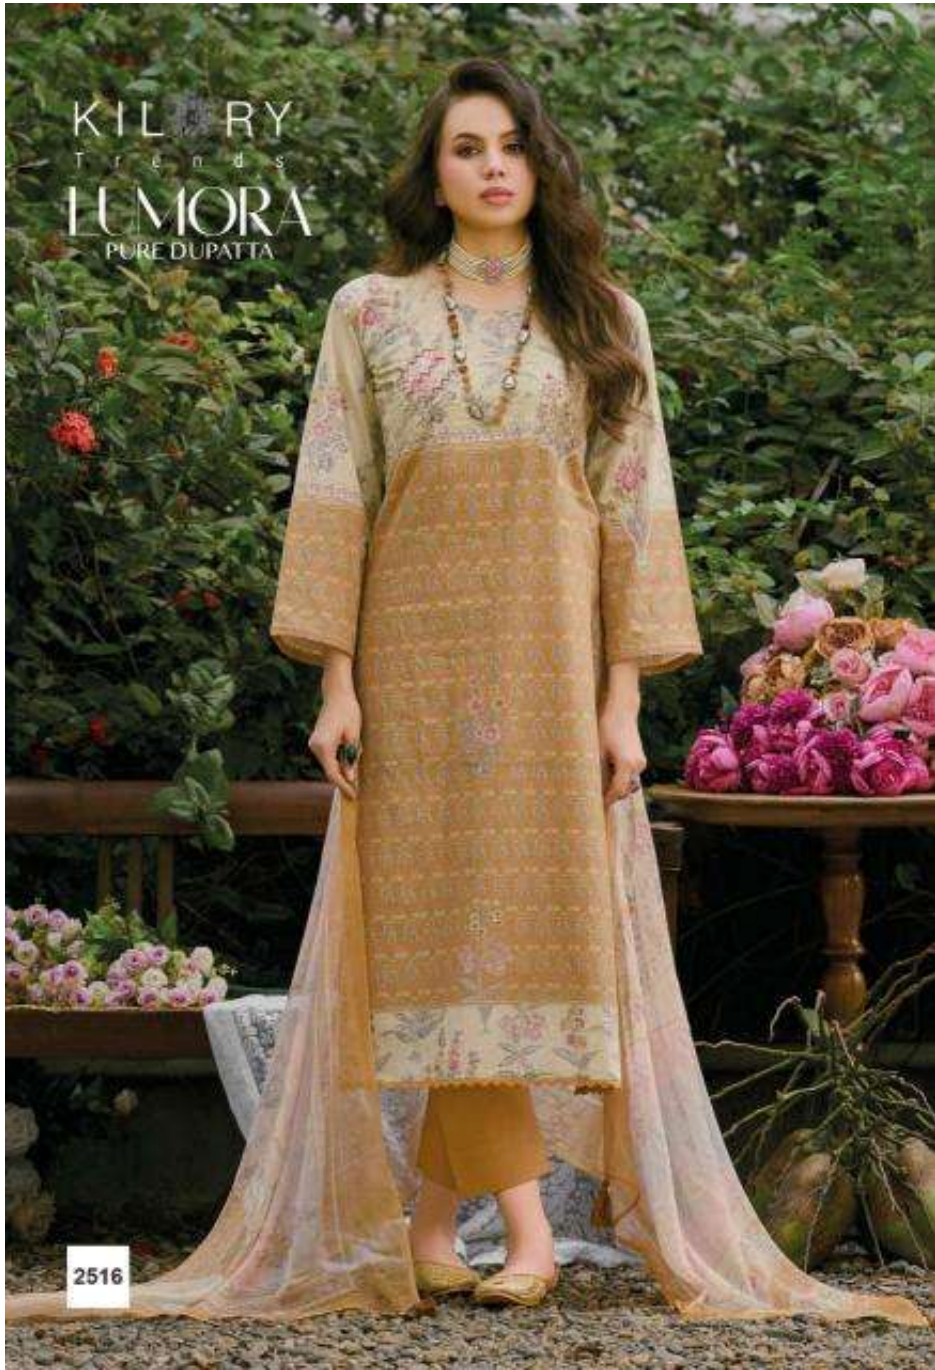

KILORY  
Trends  
LUMORA  
PURE DUPATTA

2511

KILIBRY  
Trends  
LUMORA  
PURE DUPATTA

2516

KILORY  
Trends  
LUMORA  
PURE DUPATTA

2511

DESIGN.NO	PRICE	DESCRIPTION
2511	1295/-	<p align="center"><b>- TOP -</b>            PURE LAWN COTTON DIGITAL PRINTING WITH EMBROIDERY            WORK WITH HANDWORK &amp; LACES ON DAMAN</p> <p align="center"><b>- BOTTOM -</b>            PURE COTTON DYED</p> <p align="center"><b>- DUPATTA -</b>            PURE GERMAN CHIFFON DIGITAL PRINTING</p>
2512	1295/-	
2513	1295/-	
2514	1295/-	
2515	1295/-	
2516	1295/-	

HSN CODE : 520832

TOTAL AMOUNT : 7,770/- +GST

TOTAL PIECES : 06

KILORY  
TREASURES  
**LUMORA**  
PURE DUPATTA

FABRIC DETAIL

TOP

PURE LAWN COTTON DIGITAL PRINTING WITH EMBROIDERY  
WORK WITH HANDWORK & LACES ON DAMAN

2511

2512

2513

2514

2515

2516

KILORY  
THE  
**LUMORA**  
PURE DUPATTA

KILORY  
TRENDS  
**LUMORA**  
PURE DUPATTA