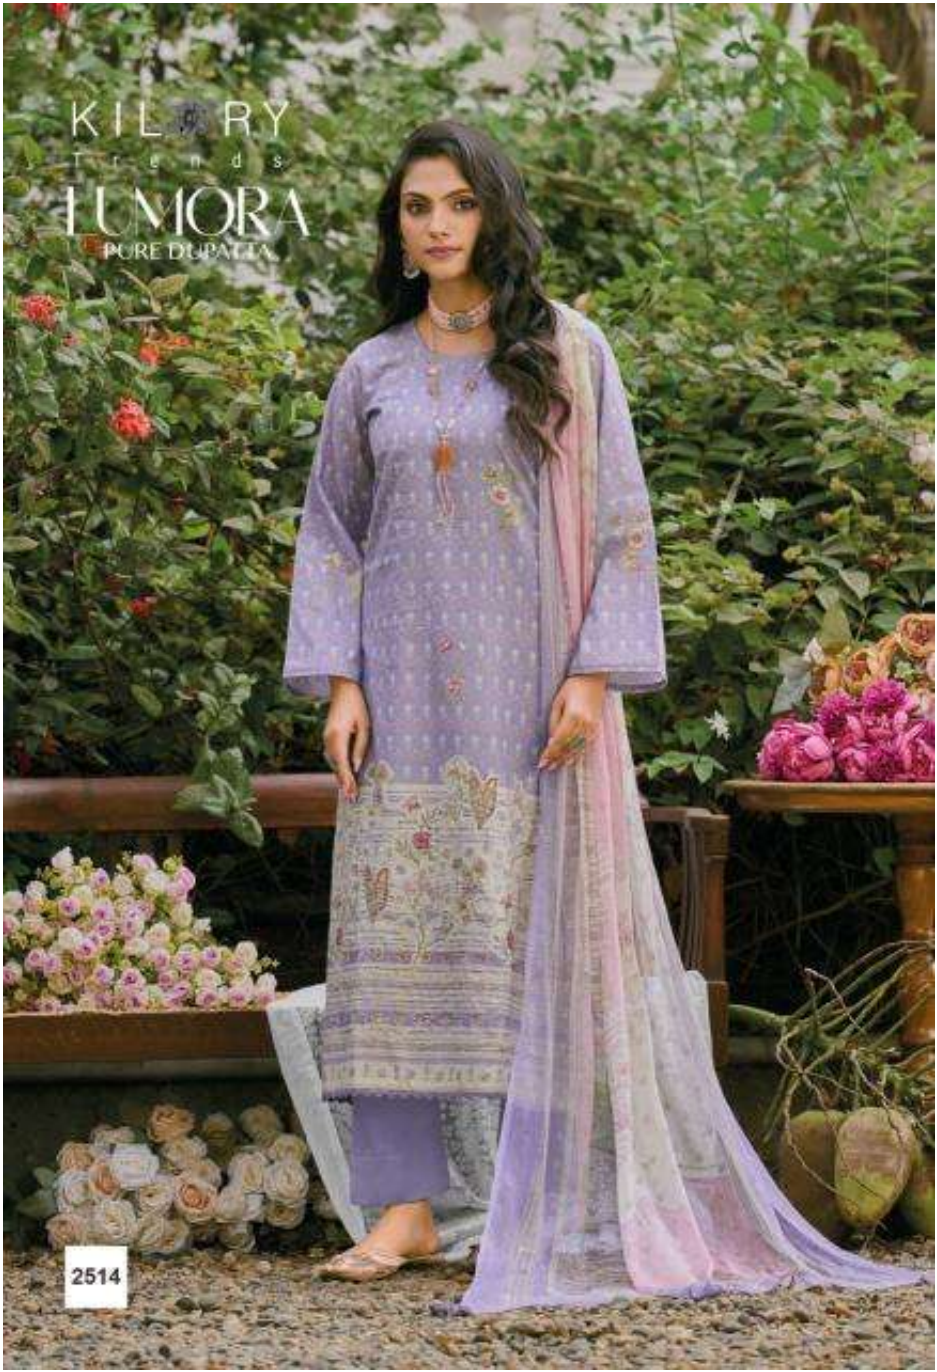

KILORY  
Trends  
LUMORA  
PURE DUPATTA

2511

KILIBRY  
Trends  
LUMORA  
PURE DUPATTA

2516

KILORY  
Trends  
LUMORA  
PURE DUPATTA

2511

DESIGN.NO	PRICE	DESCRIPTION
2511	1295/-	<p align="center"><b>- TOP -</b>            PURE LAWN COTTON DIGITAL PRINTING WITH EMBROIDERY            WORK WITH HANDWORK &amp; LACES ON DAMAN</p> <p align="center"><b>- BOTTOM -</b>            PURE COTTON DYED</p> <p align="center"><b>- DUPATTA -</b>            PURE GERMAN CHIFFON DIGITAL PRINTING</p>
2512	1295/-	
2513	1295/-	
2514	1295/-	
2515	1295/-	
2516	1295/-	

HSN CODE : 520832

TOTAL AMOUNT : 7,770/- +GST

TOTAL PIECES : 06

KILORY  
TREASURES  
**LUMORA**  
PURE DUPATTA

FABRIC DETAIL

TOP

PURE LAWN COTTON DIGITAL PRINTING WITH EMBROIDERY  
WORK WITH HANDWORK & LACES ON DAMAN

BOTTOM

PURE COTTON DYED

DUPATTA

PURE GERMAN CHIFFON DIGITAL PRINTING

KILORY  
TREASURES

COMPLIMENTARY COPY NOT FOR SALE

KILRY  
Trends  
LUMORA  
PURE DUPATTA

2515

2511

2512

2513

2514

2515

2516

KILORY  
THE  
**LUMORA**  
PURE DUPATTA

KILORY  
TRENDS  
**LUMORA**  
PURE DUPATTA