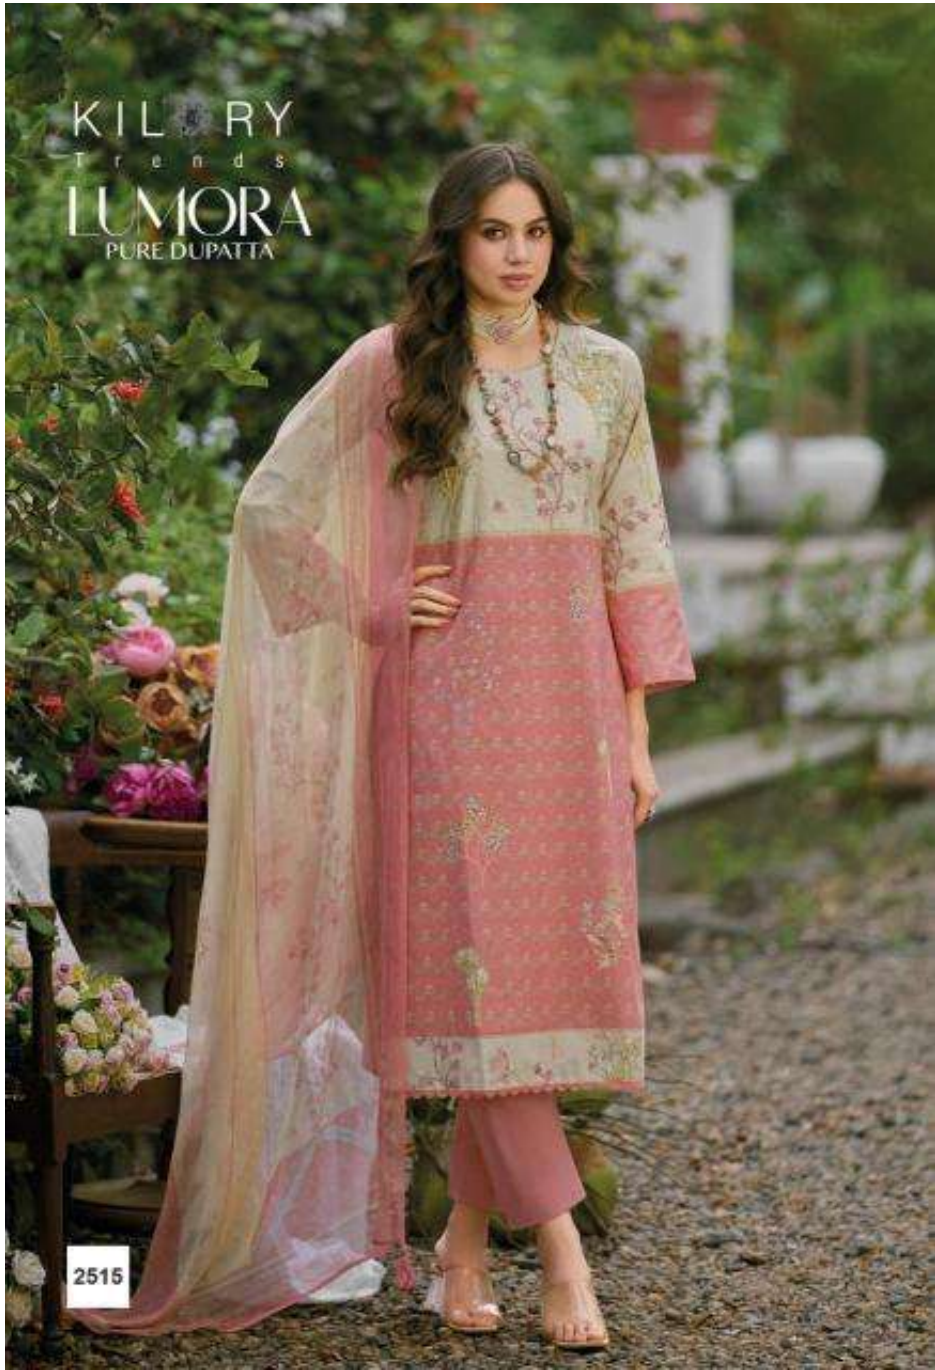

KILRY
Trends
LUMORA
PURE DUPATTA

2515