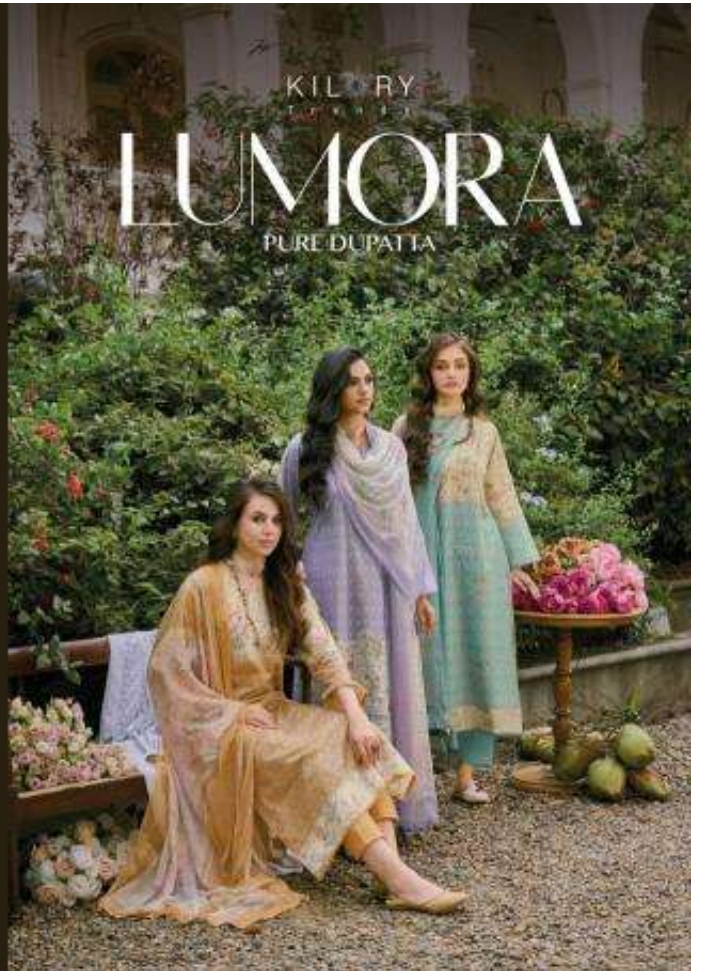

KILORY  
Trends  
LUMORA  
PURE DUPATTA

2511

KILIBRY  
Trends  
LUMORA  
PURE DUPATTA

2516

KILORY  
Trends  
LUMORA  
PURE DUPATTA

2511

DESIGN.NO	PRICE	DESCRIPTION
2511	1295/-	<p align="center"><b>- TOP -</b>            PURE LAWN COTTON DIGITAL PRINTING WITH EMBROIDERY            WORK WITH HANDWORK &amp; LACES ON DAMAN</p> <p align="center"><b>- BOTTOM -</b>            PURE COTTON DYED</p> <p align="center"><b>- DUPATTA -</b>            PURE GERMAN CHIFFON DIGITAL PRINTING</p>
2512	1295/-	
2513	1295/-	
2514	1295/-	
2515	1295/-	
2516	1295/-	

HSN CODE : 520832

TOTAL AMOUNT : 7,770/- +GST

TOTAL PIECES : 06

KILORY  
TREASURES  
**LUMORA**  
PURE DUPATTA

FABRIC DETAIL

TOP

PURE LAWN COTTON DIGITAL PRINTING WITH EMBROIDERY  
WORK WITH HANDWORK & LACES ON DAMAN

BOTTOM

PURE COTTON DYED

DUPATTA

PURE GERMAN CHIFFON DIGITAL PRINTING

KILORY  
TREASURES

COMPLIMENTARY COPY NOT FOR SALE

KILRY  
Trends  
LUMORA  
PURE DUPATTA

2515

2511

2512

2513

2514

2515

2516

KILORY  
THE  
**LUMORA**  
PURE DUPATTA

KILORY  
TRENDS  
**LUMORA**  
PURE DUPATTA