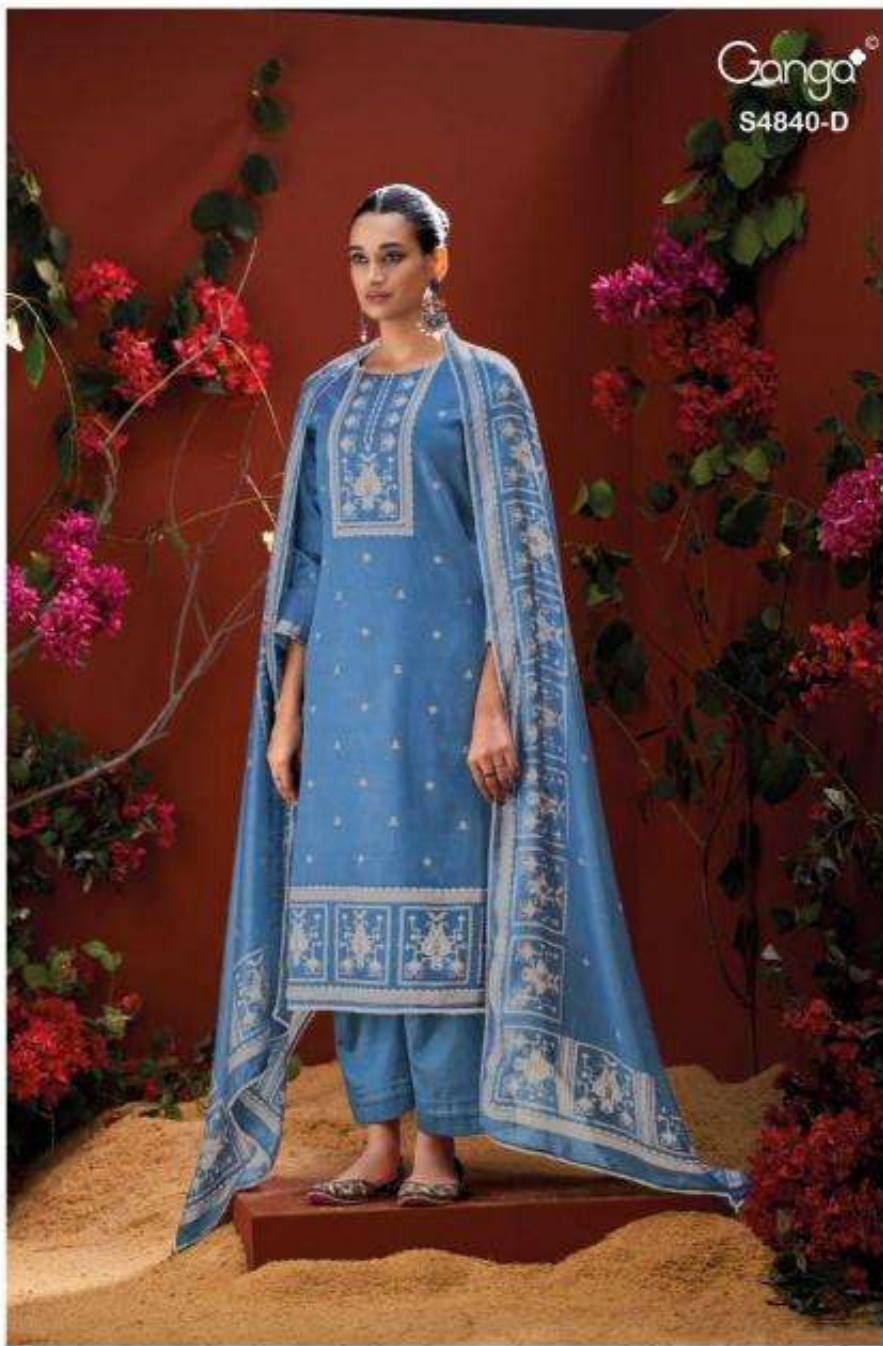

Ganga
Pranvya
S4840

Pranvya
S4840

DESCRIPTION

~TOP~

PREMIUM COTTON PRINTED WITH HAND WORK,
SCHIFFLI EMBROIDERY LACE ON DAMAN.

~BOTTOM~

PREMIUM COTTON SOLID COLOR

~DUPATTA~

PREMIUM PURE BEMBERG LAWN PRINTED WITH
CROCHET LACE BORDER.

WHOLESALE PRICE
1640/- EACH+GST(EXTRA)

HSN CODE- 520851

MOQ : 64 PCS

TOTAL SUITS-04

Ganga®
S4840-D

Ganga®
S4840-C

Ganga®
S4840-A