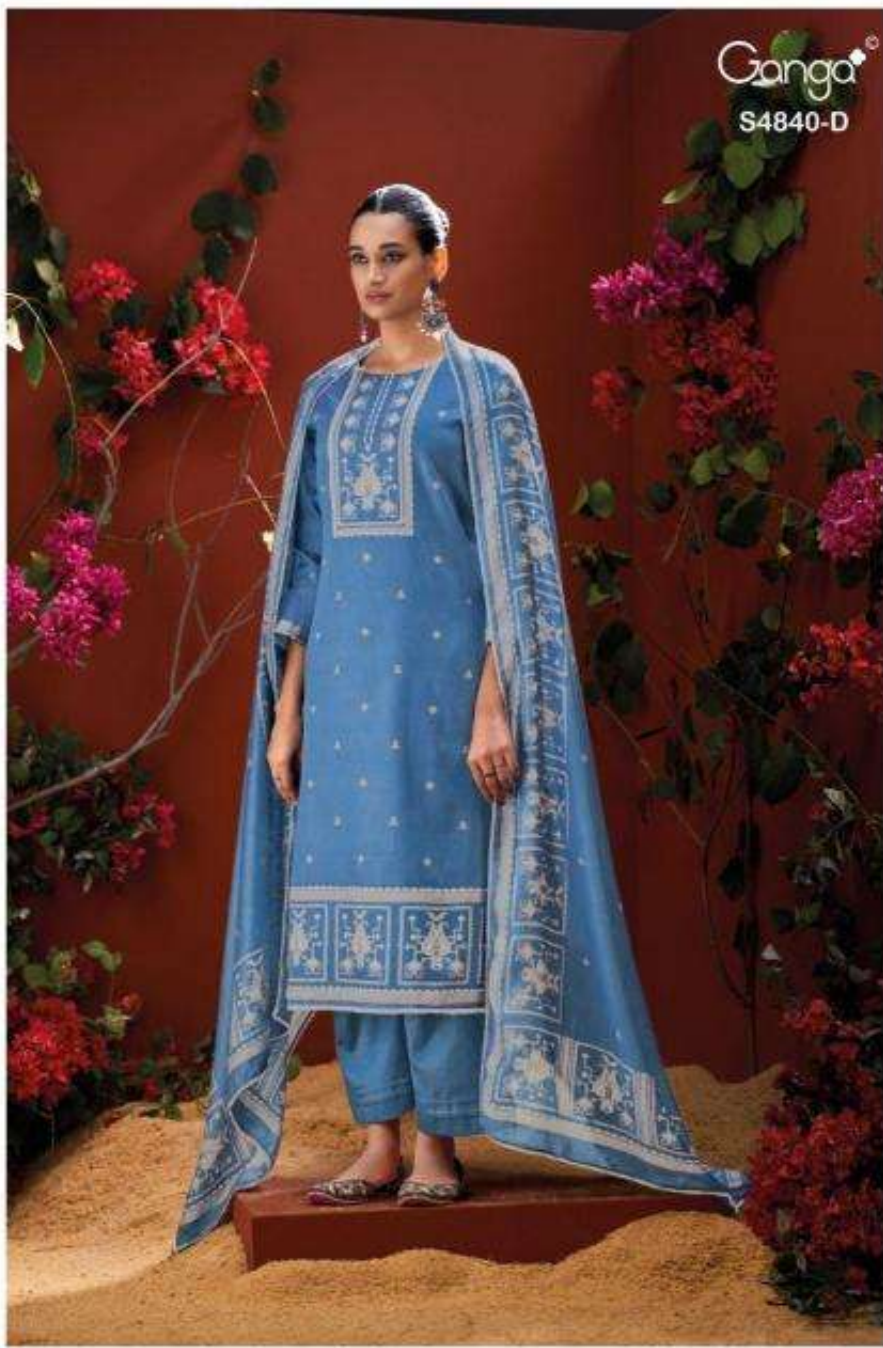

Ganga®
S4840-D

Ganga[®]
S4840-B

S4840-A

S4840-B

S4840-C

S4840-D

Ganga®
Pranvya
S4840- A/B/C/D

Ganga

Ganga
Pranvya
S4840

Pranvya
S4840

DESCRIPTION

~TOP~

PREMIUM COTTON PRINTED WITH HAND WORK,
SCHIFFLI EMBROIDERY LACE ON DAMAN.

~BOTTOM~

PREMIUM COTTON SOLID COLOR

~DUPATTA~