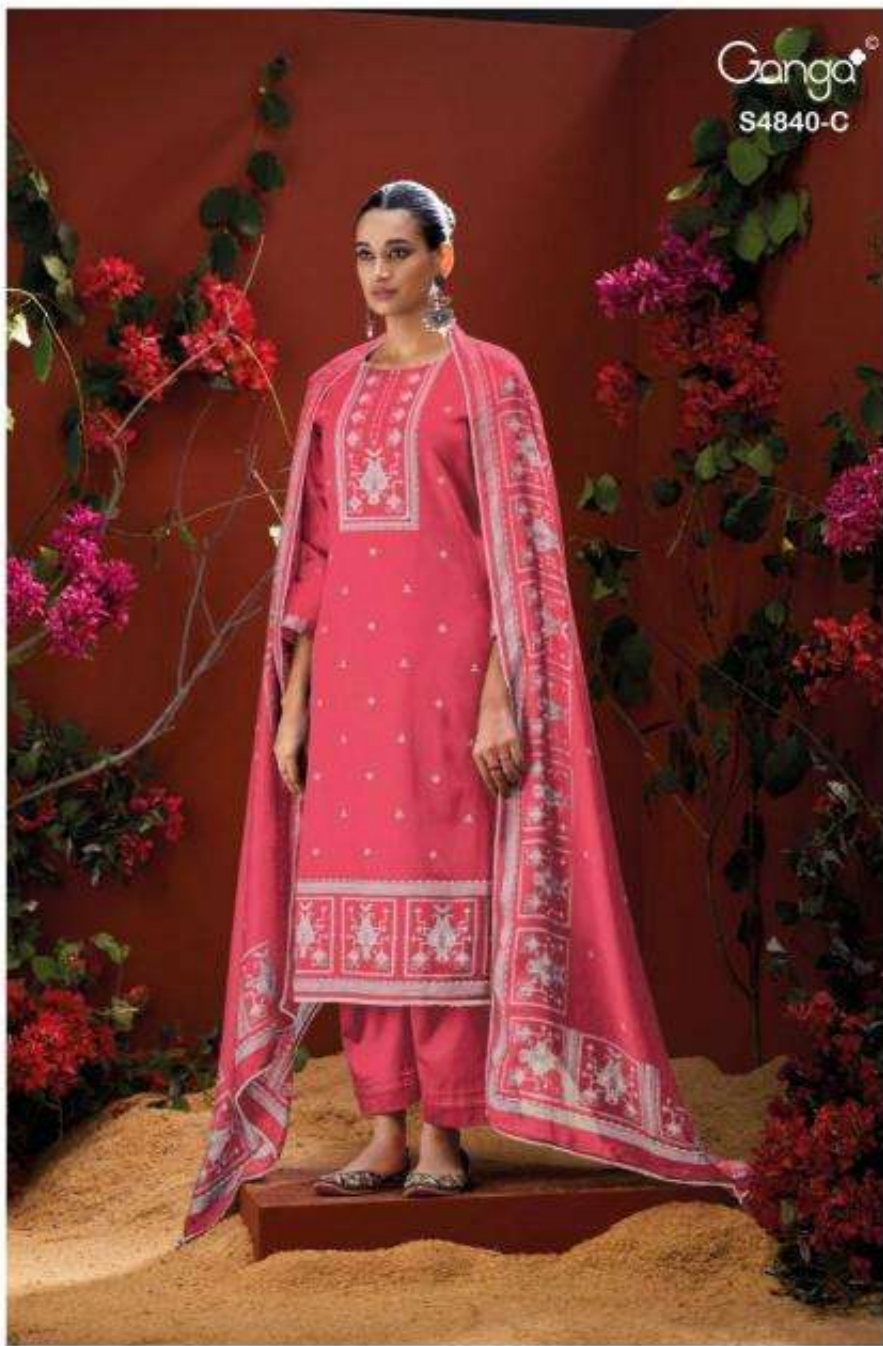

Ganga
Pranvya
S4840

Pranvya
S4840

DESCRIPTION

~TOP~

PREMIUM COTTON PRINTED WITH HAND WORK,
SCHIFFLI EMBROIDERY LACE ON DAMAN.

~BOTTOM~

PREMIUM COTTON SOLID COLOR

~DUPATTA~

PREMIUM PURE BEMBERG LAWN PRINTED WITH
CROCHET LACE BORDER.

WHOLESALE PRICE
1640/- EACH+GST(EXTRA)

HSN CODE- 520851

MOQ : 64 PCS

TOTAL SUITS-04

Ganga®
S4840-D

Ganga®
S4840-C

Ganga®
S4840-A