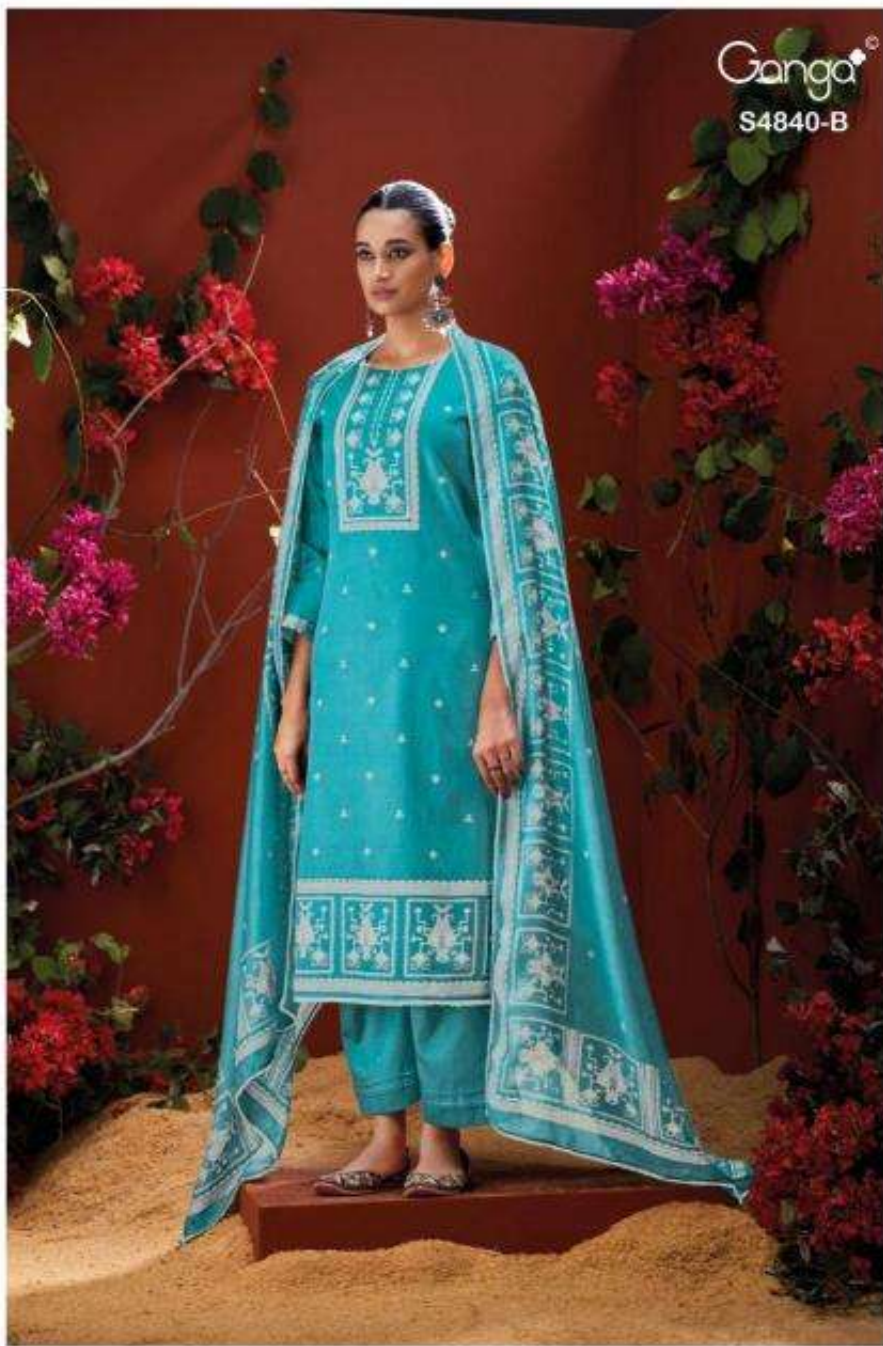

Ganga®
S4840-D

Ganga[®]
S4840-B

S4840-A

S4840-B

S4840-C

S4840-D

Ganga®
Pranvya
S4840- A/B/C/D

Ganga

Ganga
Pranvya
S4840

Pranvya
S4840

DESCRIPTION

~TOP~

PREMIUM COTTON PRINTED WITH HAND WORK,
SCHIFFLI EMBROIDERY LACE ON DAMAN.

~BOTTOM~

PREMIUM COTTON SOLID COLOR

~DUPATTA~

PREMIUM PURE BEMBERG LAWN PRINTED WITH
CROCHET LACE BORDER.

WHOLESALE PRICE
1640/- EACH+GST(EXTRA)

HSN CODE- 520851

MOQ : 64 PCS

TOTAL SUITS-04

Ganga®
S4840-D

Ganga®
S4840-C

Ganga®
S4840-A