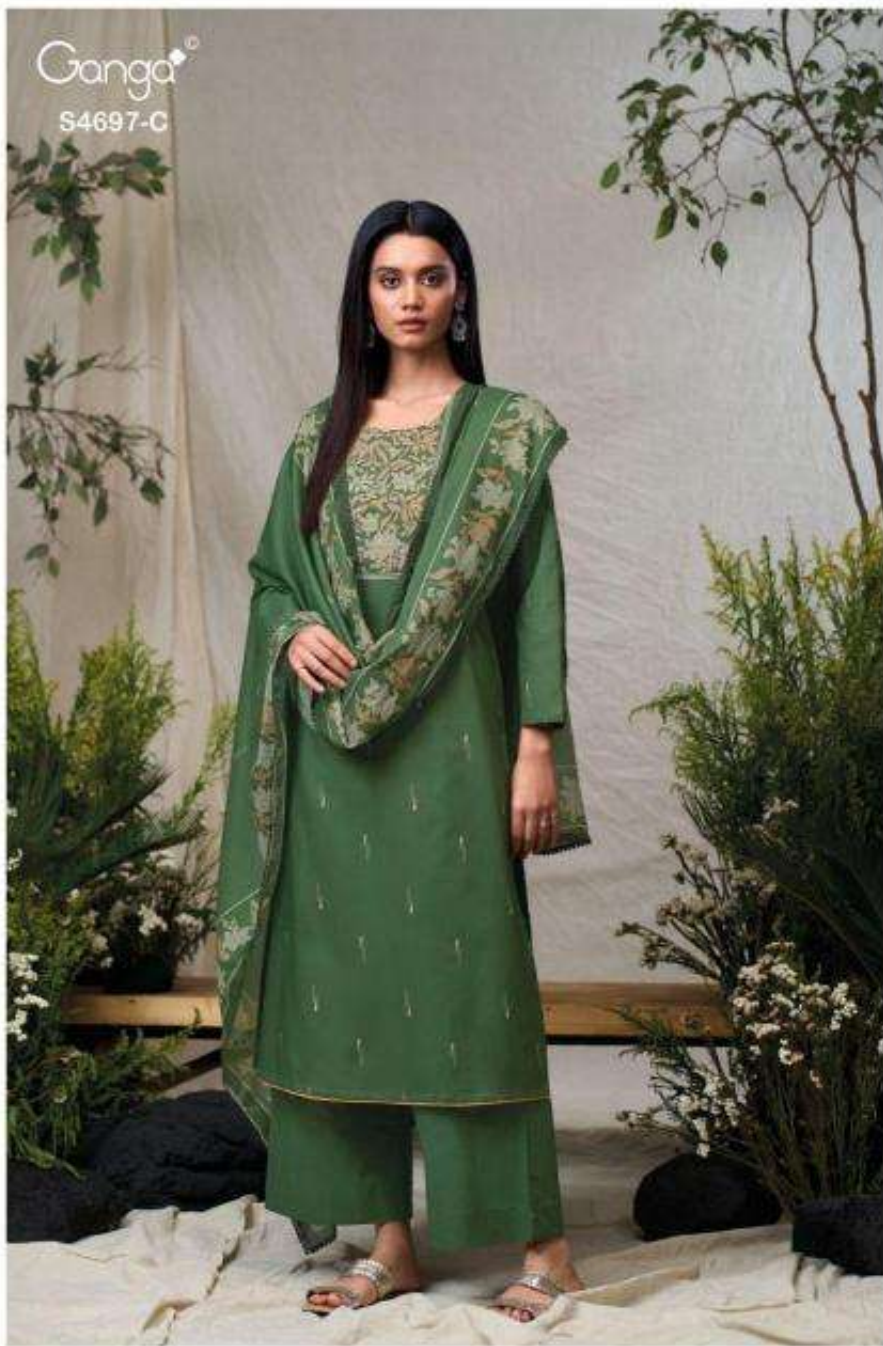

Ganga®
S4697-C