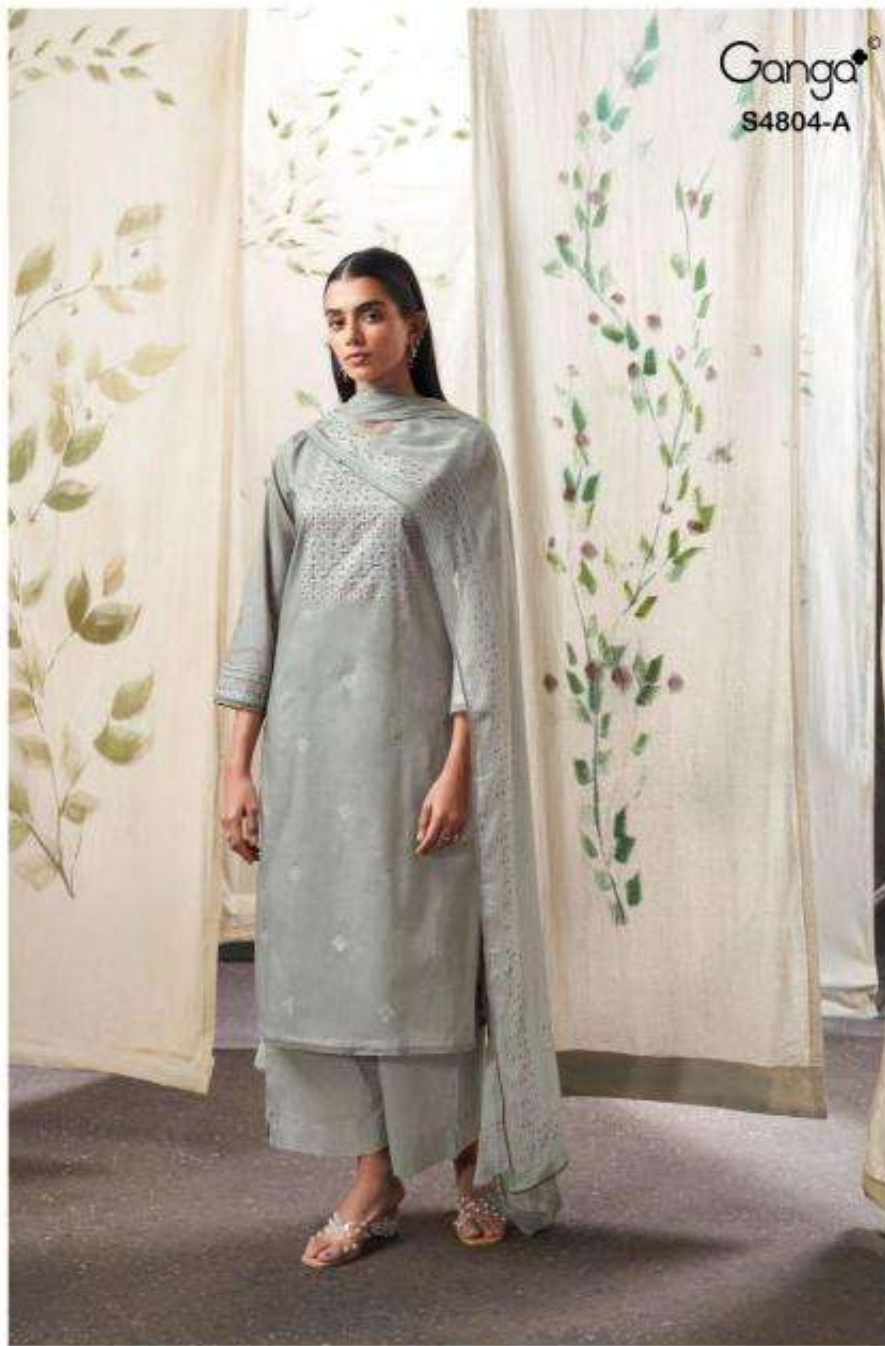

Ganga®
S4804-A