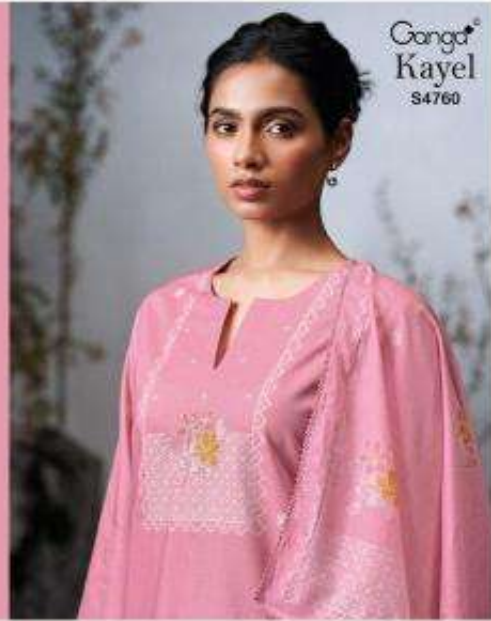

Ganga<sup>®</sup>  
S4760-D

Ganga<sup>®</sup>

Kayel  
S4760

Ganga<sup>®</sup>  
Kayel  
S4760

DESCRIPTION

~TOP~

PREMIUM COTTON PRINTED WITH HAND WORK,  
HAND EMBROIDERY, PRINTED DAMAN AND CUT WORK.

~BOTTOM~

PREMIUM COTTON SOLID COLOR

~DUPATTA~

PREMIUM COTTON MUL PRINTED WITH SCHIFFLI  
EMBROIDERY LACE BORDER.

**WHOLESALE PRICE**  
**1590/- EACH+GST(EXTRA)**

HSN CODE- 520851

MOQ : 64 PCS

TOTAL SUITS-04

S4760-A