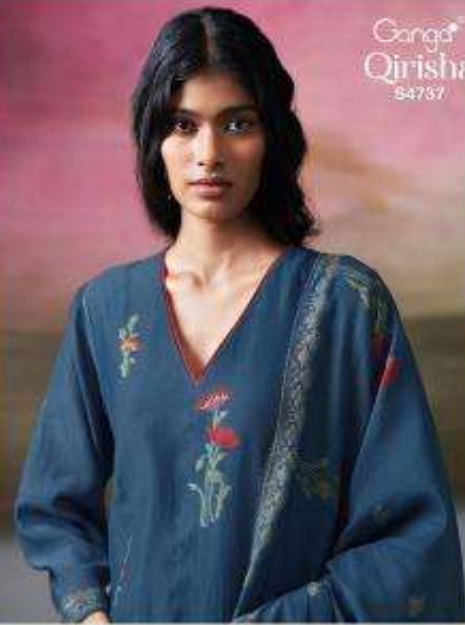

Ganga[®]
S4737-B

Ganga®

Qirisha
S4737

Ganga®
Qirisha
S4737

—DESCRIPTION—

~TOP~

PREMIUM PURE MUL CHANDERI JACQUARD SOLID
COLOR WITH HAND EMBROIDERY, CROCHET LACE
BORDER ON DAMAN & SLEEVES.

~BOTTOM~

PREMIUM COTTON SOLID COLOR

~DUPATTA~

PREMIUM PURE MUL CHANDERI JACQUARD SOLID
COLOR WITH CROCHET LACE BORDER.

WHOLESALE PRICE
2295/- EACH+GST(EXTRA)

HSN CODE- 540834

MOQ : 64 PCS

TOTAL SUITS-02

S4737-A