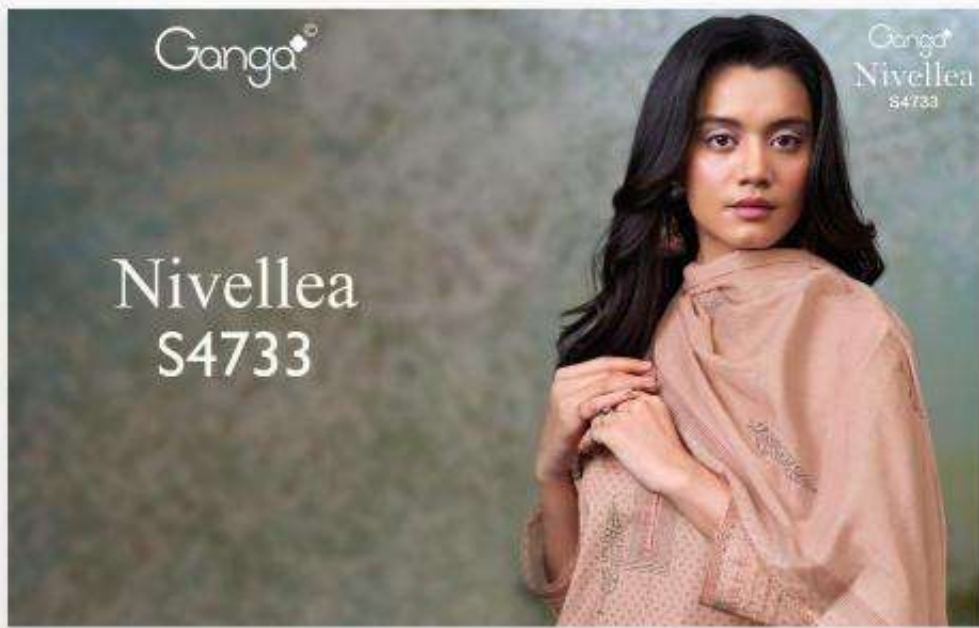

Ganga[®]
S4733-D

Ganga

Ganga
Nivellea
S4733

Nivellea
S4733

DESCRIPTION

~TOP~

PREMIUM COTTON PRINTED WITH HAND WORK,
EMBROIDERY LACE ON DAMAN & SLEEVES.

~BOTTOM~

PREMIUM COTTON SOLID COLOR

~DUPATTA~

PREMIUM COTTON MUL PRINTED WITH CROCHET
LACE BORDER.

WHOLESALE PRICE
1590/- EACH+GST(EXTRA)

HSN CODE- 520851

MOQ : 64 PCS

TOTAL SUITS-04

Ganga[®]
S4733-D