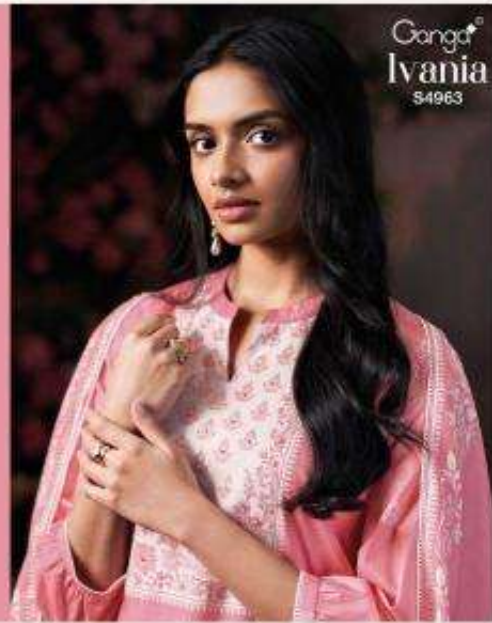

Ganga®
S4963-D

Ganga[®]
S4963-C

Ganga[®]
S4963-B

Ganga[®]
S4963-A

Ganga[®]

Ivania
S4963

Ganga[®]
Ivania
S4963

DESCRIPTION

~TOP~

PREMIUM COTTON PRINTED WITH HAND WORK,
SWAROVSKI WORK, CROCHET LACE ON DAMAN
AND SLEEVES.

~BOTTOM~

PREMIUM COTTON PRINTED.

~DUPATTA~

PREMIUM COTTON MUL PRINTED WITH CROCHET
LACE BORDER.

WHOLESALE PRICE
1590/- EACH+GST(EXTRA)