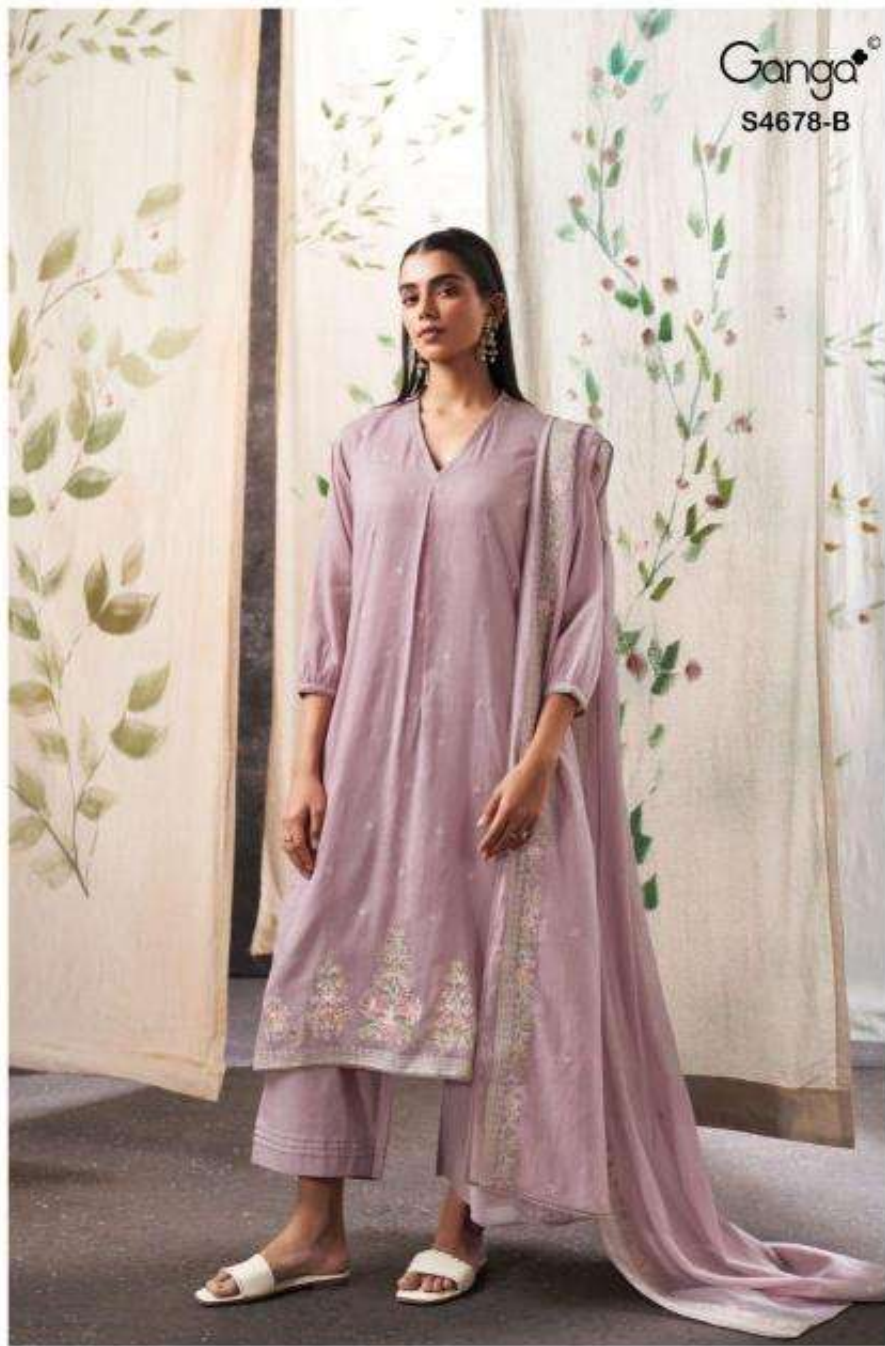

Ganga®
S4678-B