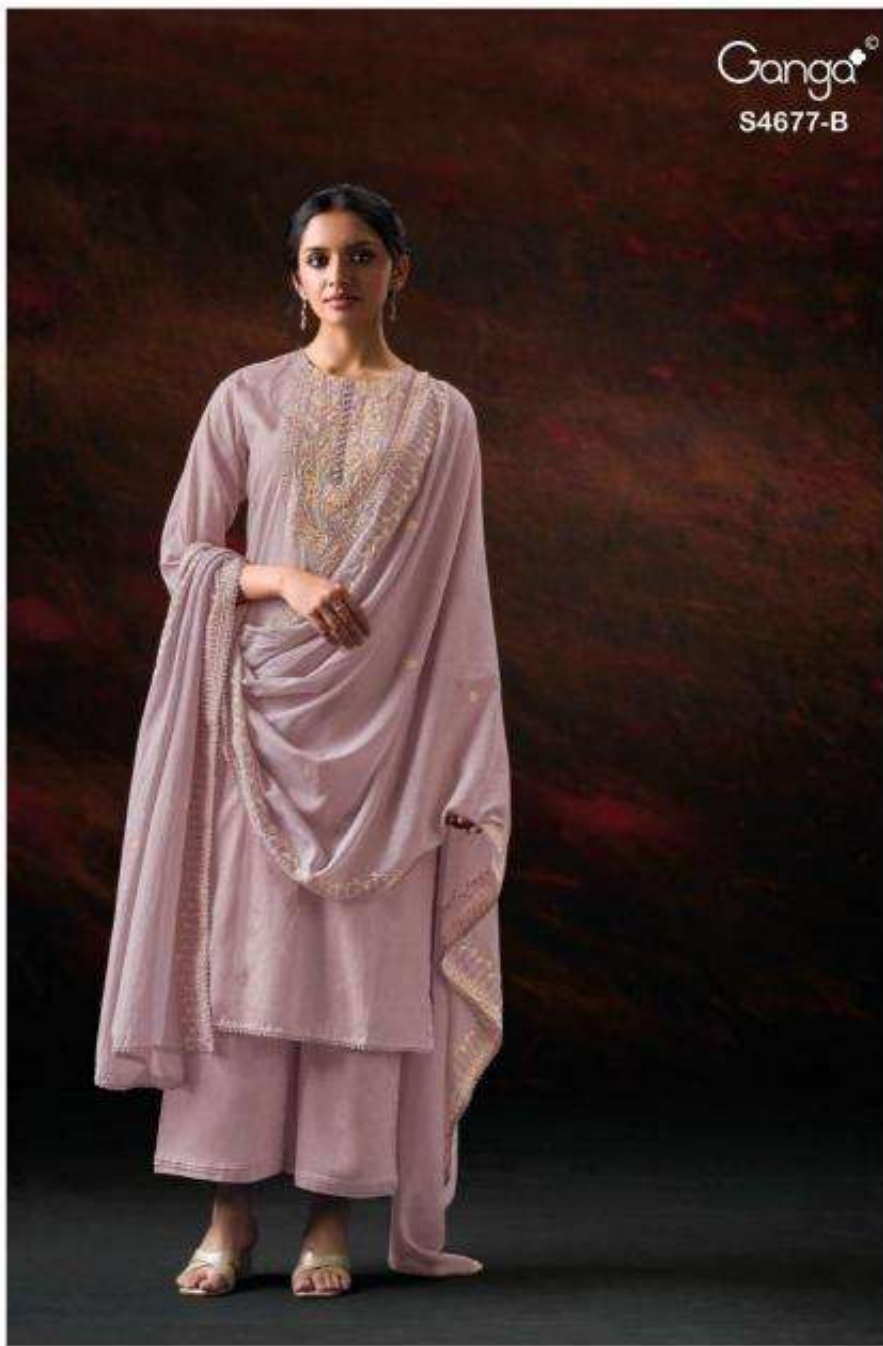

Ganga®
S4677-B