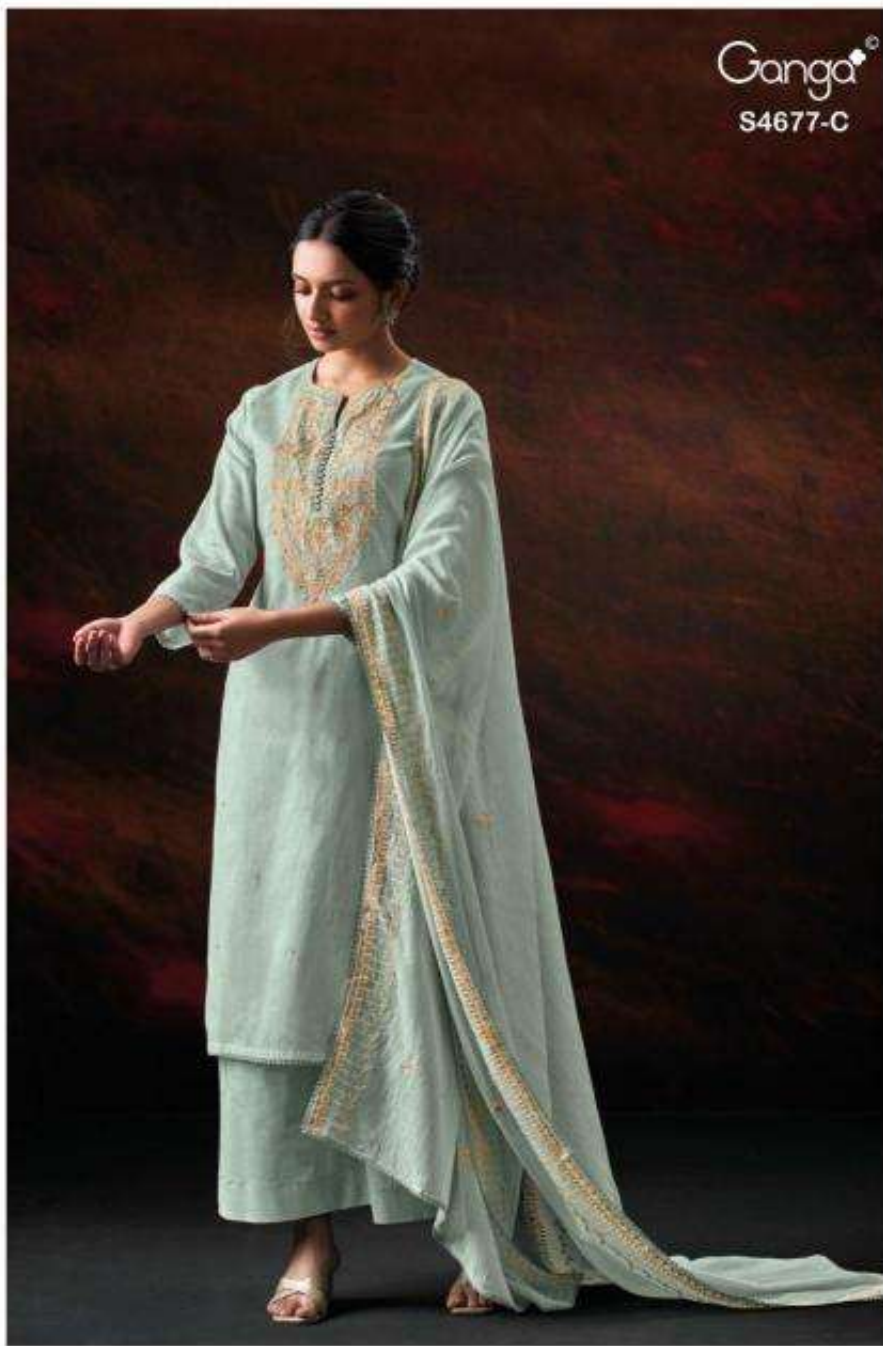

Ganga®
S4677-C