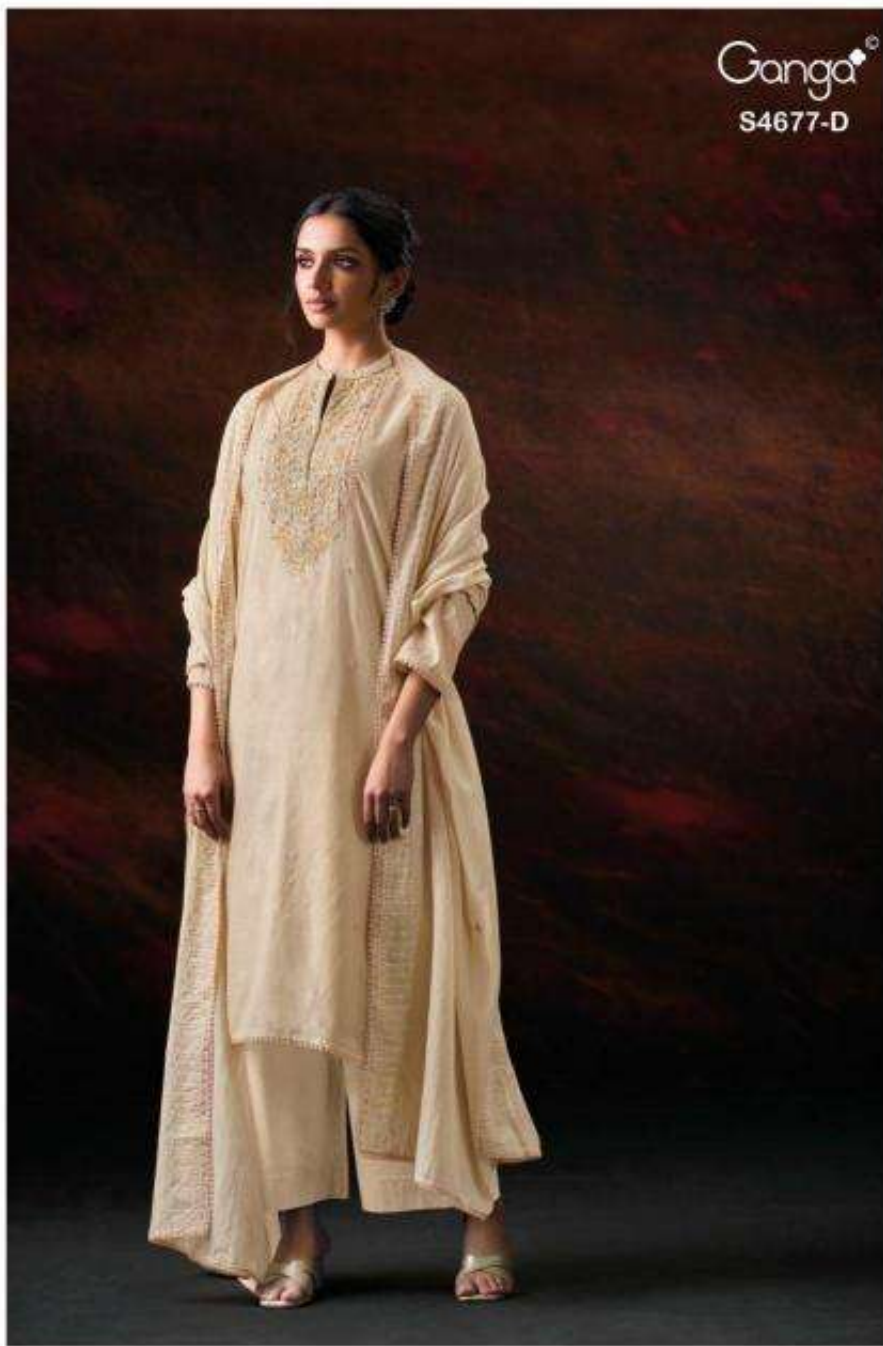

Ganga[®]
S4677-D

Ganga®

Ganga®
Prishael
S4677

Prishael
S4677

—DESCRIPTION—

~TOP~

PREMIUM PURE BEMBERG MUL SOLID COLOR WITH
EMBROIDERY ON NECK, HAND WORK, SCHIFFLI LACE
ON DAMAN & SLEEVES.

~BOTTOM~

PREMIUM COTTON SOLID COLOR

~DUPATTA~

PREMIUM PURE MUL SOLID COLOR WITH EMBROIDERY
AND SCHIFFLI LACE BORDER.

WHOLESALE PRICE

2150/- EACH+GST(EXTRA)

HSN CODE- 540834

MOQ : 64 PCS

TOTAL SUITS-04