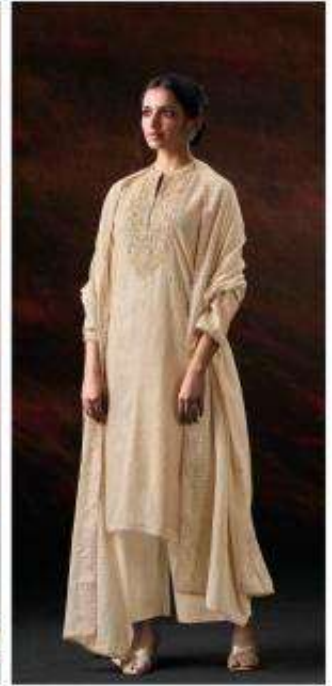

S4677-D

Ganga®
Prishael
S4677- A/B/C/D