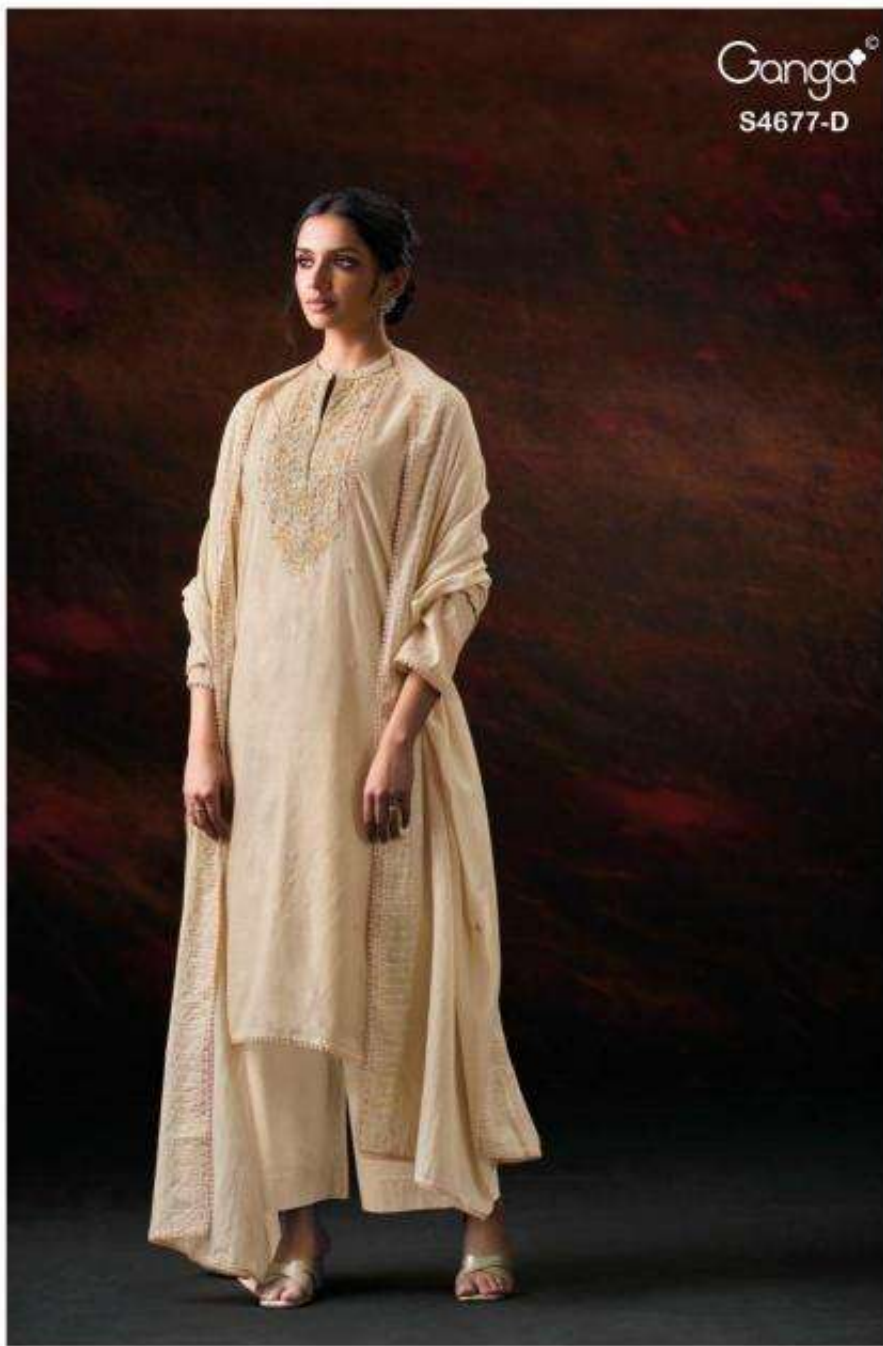

Ganga®
S4677-D