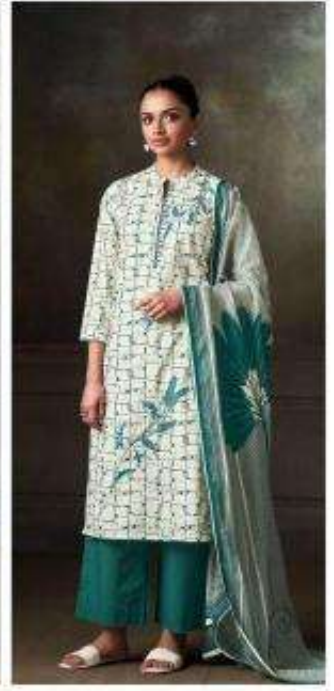

S4896-D

Ganga®
Rivena
S4896- A/B/C/D