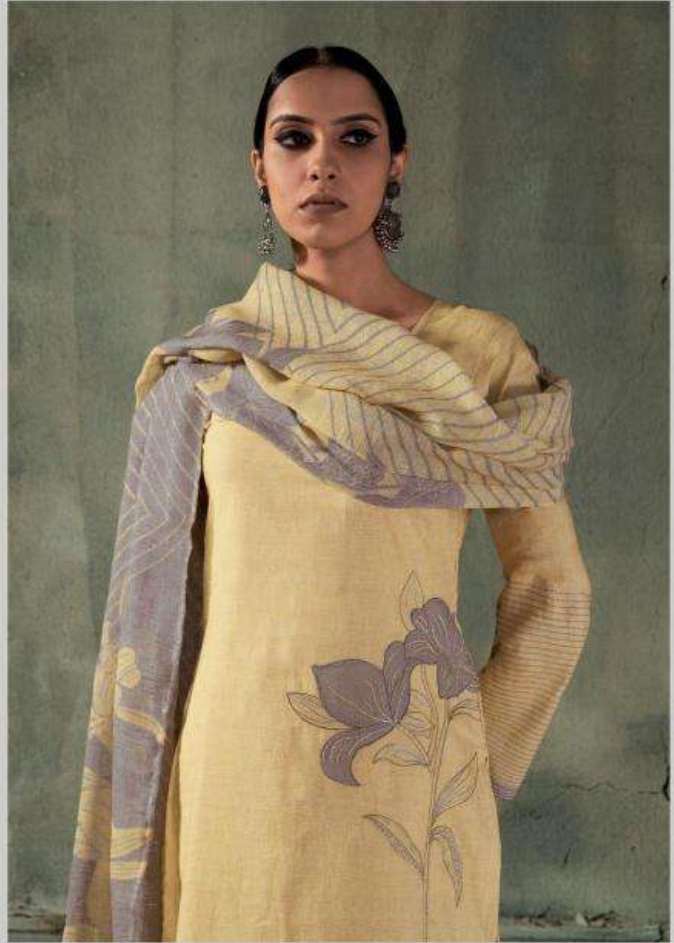

Om Lex

REFINING ETHNICITY

15541-A

Omtex[®]

REFINING ETHNICITY

NAZRANA

DESIGN	PRICE	DESCRIPTION
15541-A	1550/-	TOP PREMIUM LAWN COTTON DIGITAL PRINT WITH EMBROIDERY & PATCH WORK
15541-B	1550/-	BOTTOM PREMIUM LAWN COTTON
15541-C	1550/-	DUPATTA LINEN COTTON DIGITAL PRINT

TOTAL PIECES : 3 | TOTAL AMOUNT : 4650/-

www.omtex.in

Om.lex
REFINING ETHNICITY

NAZRANA

DESIGN

15541-A TO 15541-C

TOP

PREMIUM LAWN COTTON DIGITAL PRINT
WITH EMBROIDERY & PATCH WORK