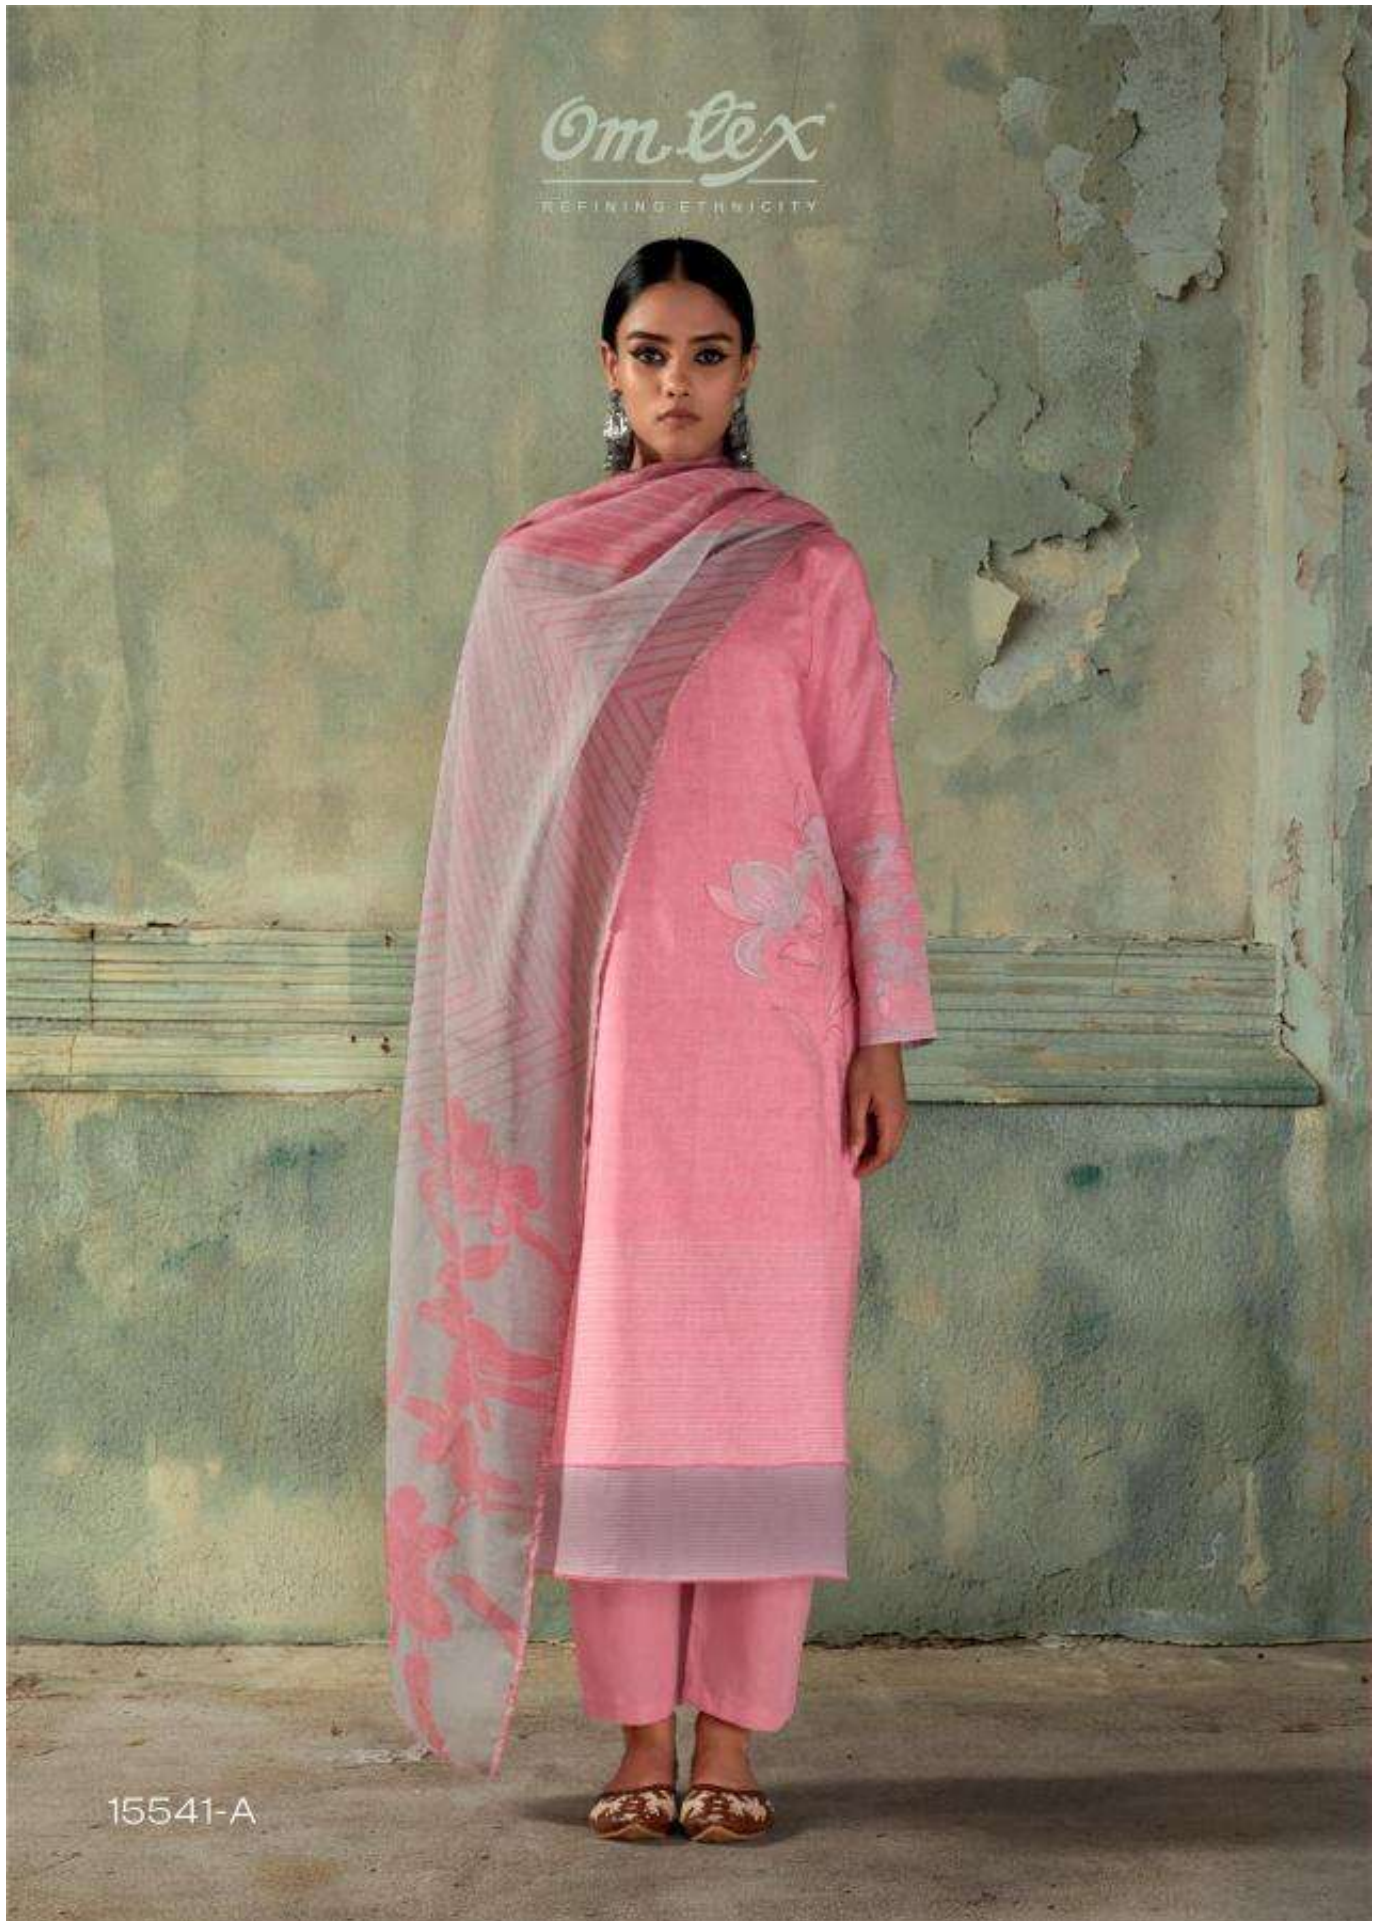

Om Lex

REFINING ETHNICITY

15541-A

Omtex[®]

REFINING ETHNICITY

NAZRANA

DESIGN	PRICE	DESCRIPTION
15541-A	1550/-	TOP PREMIUM LAWN COTTON DIGITAL PRINT WITH EMBROIDERY & PATCH WORK
15541-B	1550/-	BOTTOM PREMIUM LAWN COTTON
15541-C	1550/-	DUPATTA LINEN COTTON DIGITAL PRINT

TOTAL PIECES : 3 | TOTAL AMOUNT : 4650/-

www.omtex.in

Om.lex
REFINING ETHNICITY

NAZRANA

DESIGN

15541-A TO 15541-C

TOP

PREMIUM LAWN COTTON DIGITAL PRINT
WITH EMBROIDERY & PATCH WORK

BOTTOM

PREMIUM LAWN COTTON

DUPATTA

LINEN COTTON DIGITAL PRINT

www.omlex.in

NAZRANA

Om Lex[®]
REFINING ETHNICITY

15541-A