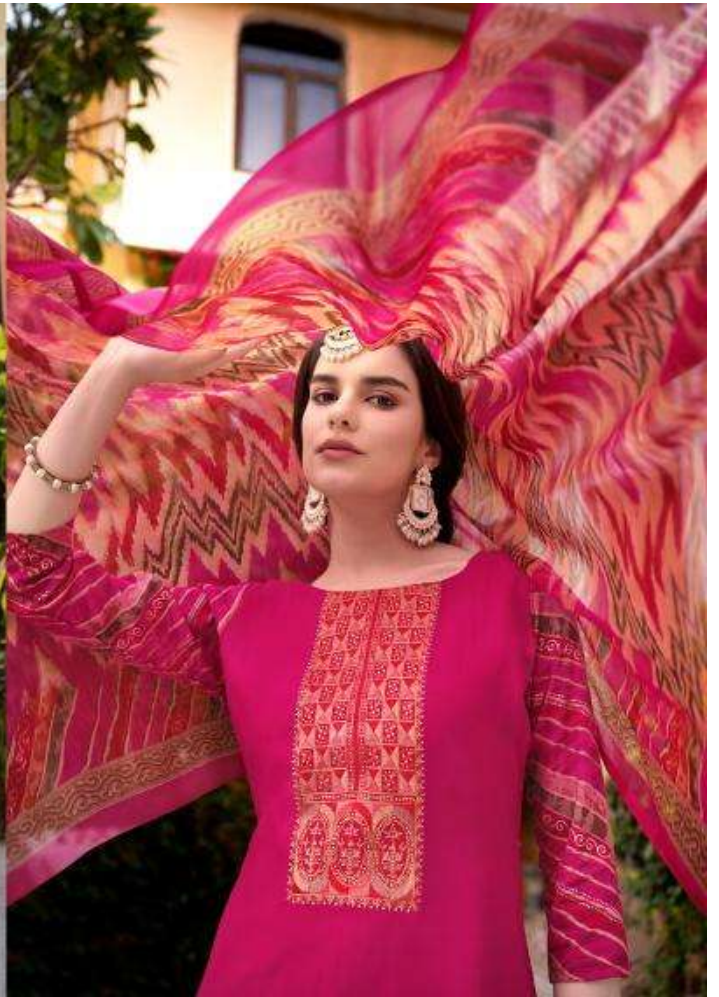

TOP

100% PURE VISCOSE RAYON PRINT WITH HEAVY EMBROIDERY WORK. (2.50 MTR APX)

DUPATTA

100% PURE NAZNEEN PRINT. (2.30 MTR APX)

BOTTOM

100% PURE VISCOSE RAYON. (3 MTR APX)

WWW.BELLIZA.IN

FOLLOW US ON

B

1029-008

"If you are smiling, most of all the time, that says that you're happy.
You look so beautiful!"

B

Humsafar

1029-001

1029-002

1029-003