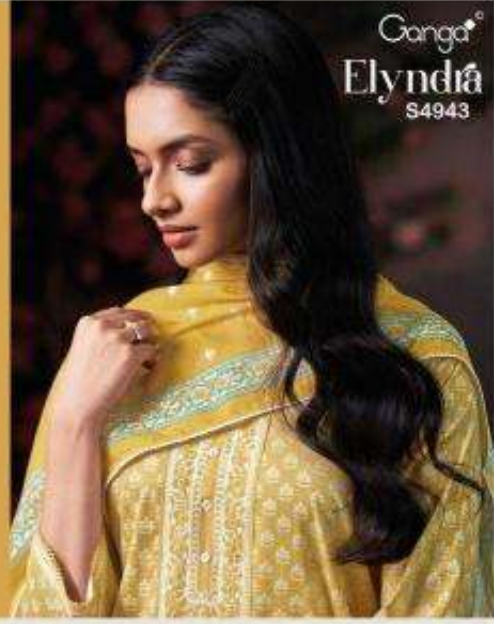

Ganga[®]
S4943-D

Ganga®

Elyndia
S4943

Ganga®
Elyndia
S4943

DESCRIPTION

~TOP~

PREMIUM COTTON PRINTED WITH HAND WORK,
BUTTON WORK, CROCHET LACE ON
DAMAN & SLEEVES.

~BOTTOM~

PREMIUM COTTON PRINTED.

~DUPATTA~

PREMIUM COTTON MUL PRINTED WITH CROCHET
LACE BORDER.

WHOLESALE PRICE
1590/- EACH+GST(EXTRA)

HSN CODE- 520851

MOQ : 64 PCS

TOTAL SUITS-04

S4943-A