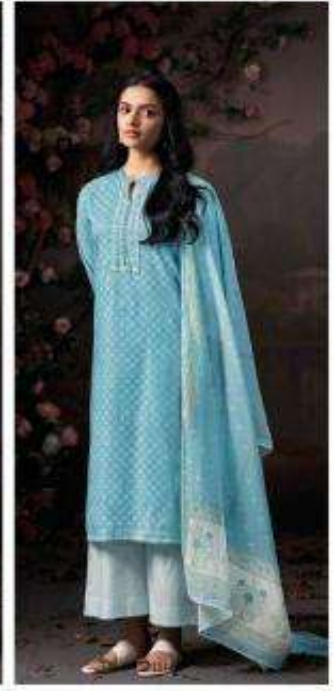

S4943-D

Ganga®
Elyndia
S4943- A/B/C/D