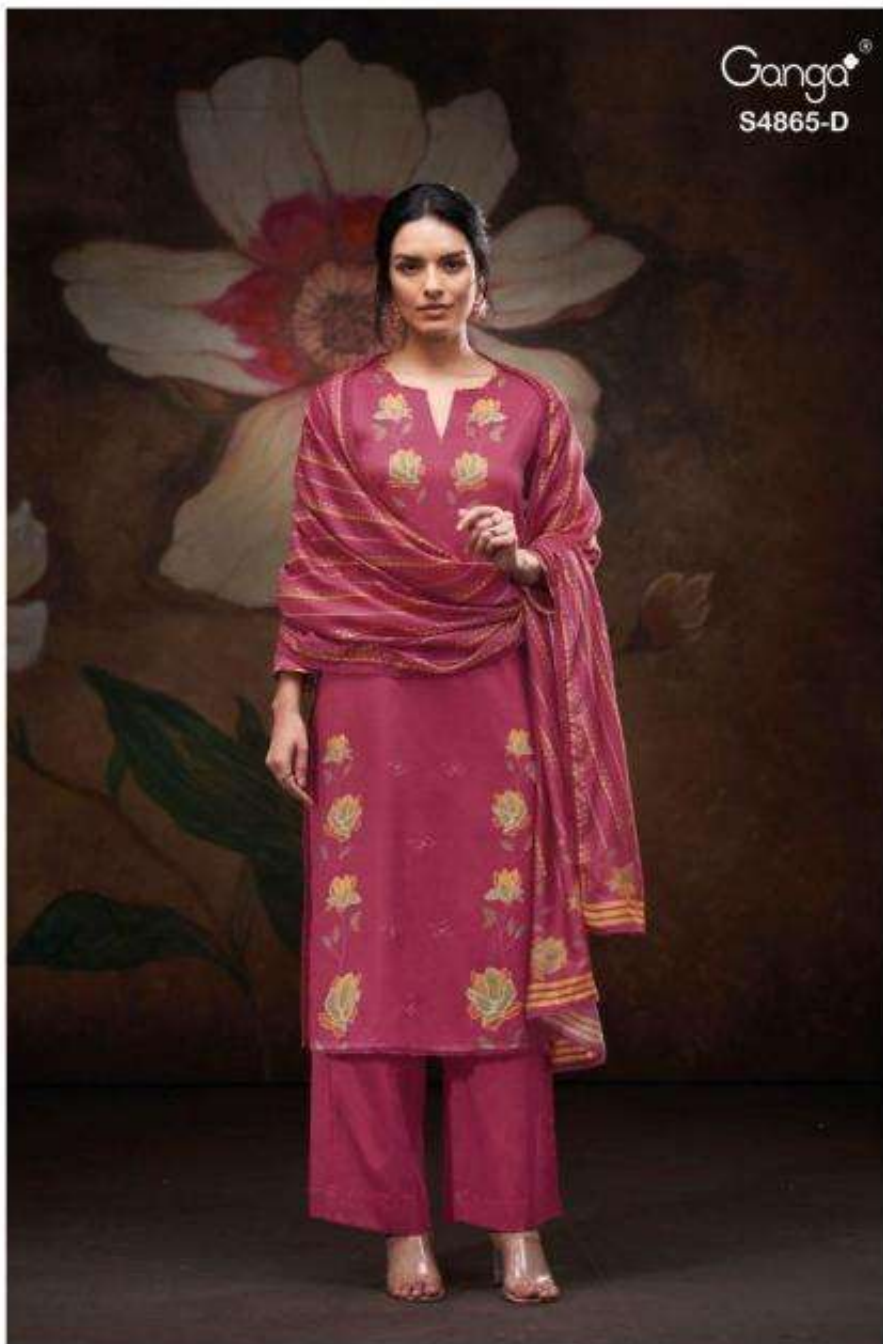

Ganga®
S4865-C

S4865-A

S4865-B

S4865-C

S4865-D

Ganga®
Pratika
S4865- A/B/C/D

Ganga®
S4865-D

Ganga

Ganga
Pratika
S4865

Pratika
S4865

DESCRIPTION

~TOP~

PREMIUM COTTON PRINTED WITH HAND EMBROIDERY,
HAND WORK, SCHIFFLI EMBROIDERY LACE
ON DAMAN.

~BOTTOM~

PREMIUM COTTON SOLID COLOR

~DUPATTA~