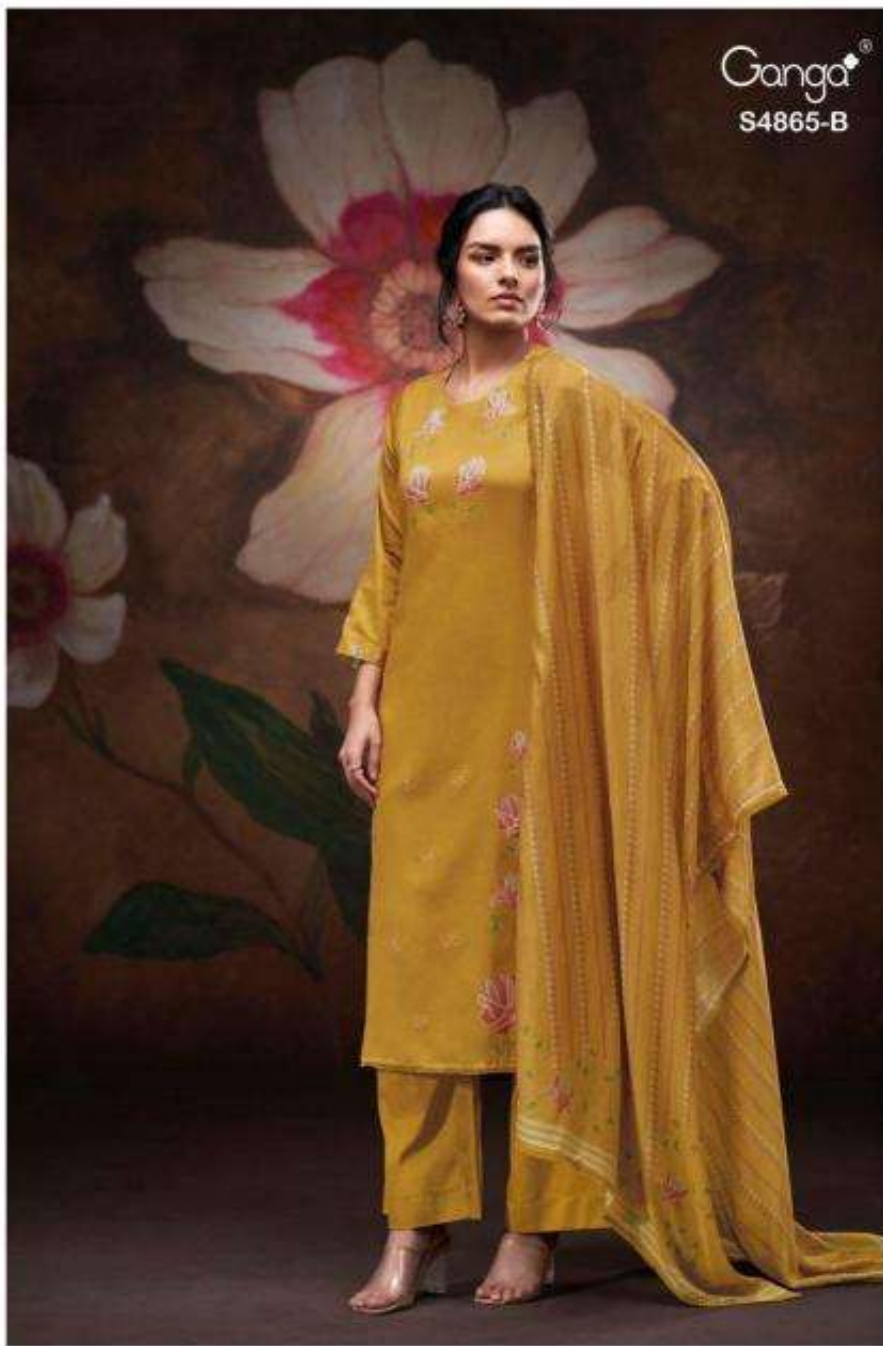

Ganga
Pratika
S4865

Pratika
S4865

DESCRIPTION

~TOP~

PREMIUM COTTON PRINTED WITH HAND EMBROIDERY,
HAND WORK, SCHIFFLI EMBROIDERY LACE
ON DAMAN.

~BOTTOM~

PREMIUM COTTON SOLID COLOR

~DUPATTA~

PREMIUM PURE BEMBERG LAWN PRINTED WITH
SCHIFFLI EMBROIDERY LACE BORDER.

WHOLESALE PRICE
1705/- EACH+GST(EXTRA)

HSN CODE- 520851

MOQ : 64 PCS

TOTAL SUITS-04

Ganga®
S4865-C

Ganga®
S4865-B

Ganga®
S4865-A