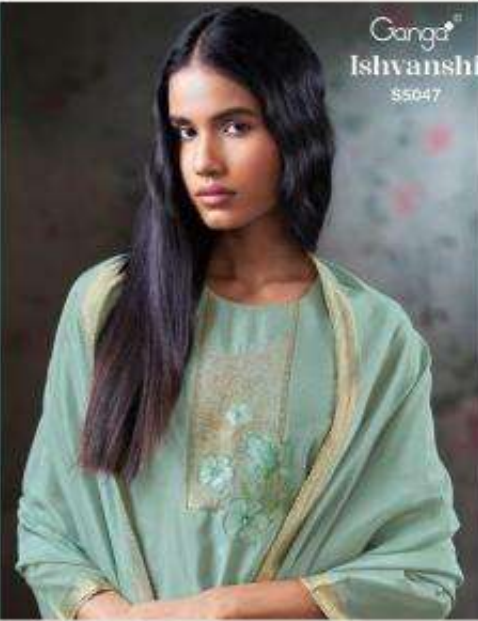

Ganga<sup>®</sup>  
S5047-D

Ganga<sup>®</sup>

Ishvanshi  
S5047

Ganga<sup>®</sup>  
Ishvanshi  
S5047

DESCRIPTION

~TOP~

PREMIUM PURE VISCOSE WOVEN SILK JACQUARD  
WITH HAND EMBROIDERY, HAND WORK, JARI CROCHET  
LACE BORDER ON DAMAN & SLEEVES.

~BOTTOM~

PREMIUM SILK SATIN SOLID COLOR.

~DUPATTA~

PREMIUM PURE VISCOSE SILK JACQUARD WITH JARI  
CROCHET LACE BORDER.

**WHOLESALE PRICE**  
**2165/- EACH+GST(EXTRA)**

HSN CODE- 540834

MOQ : 64 PCS

TOTAL SUITS-04