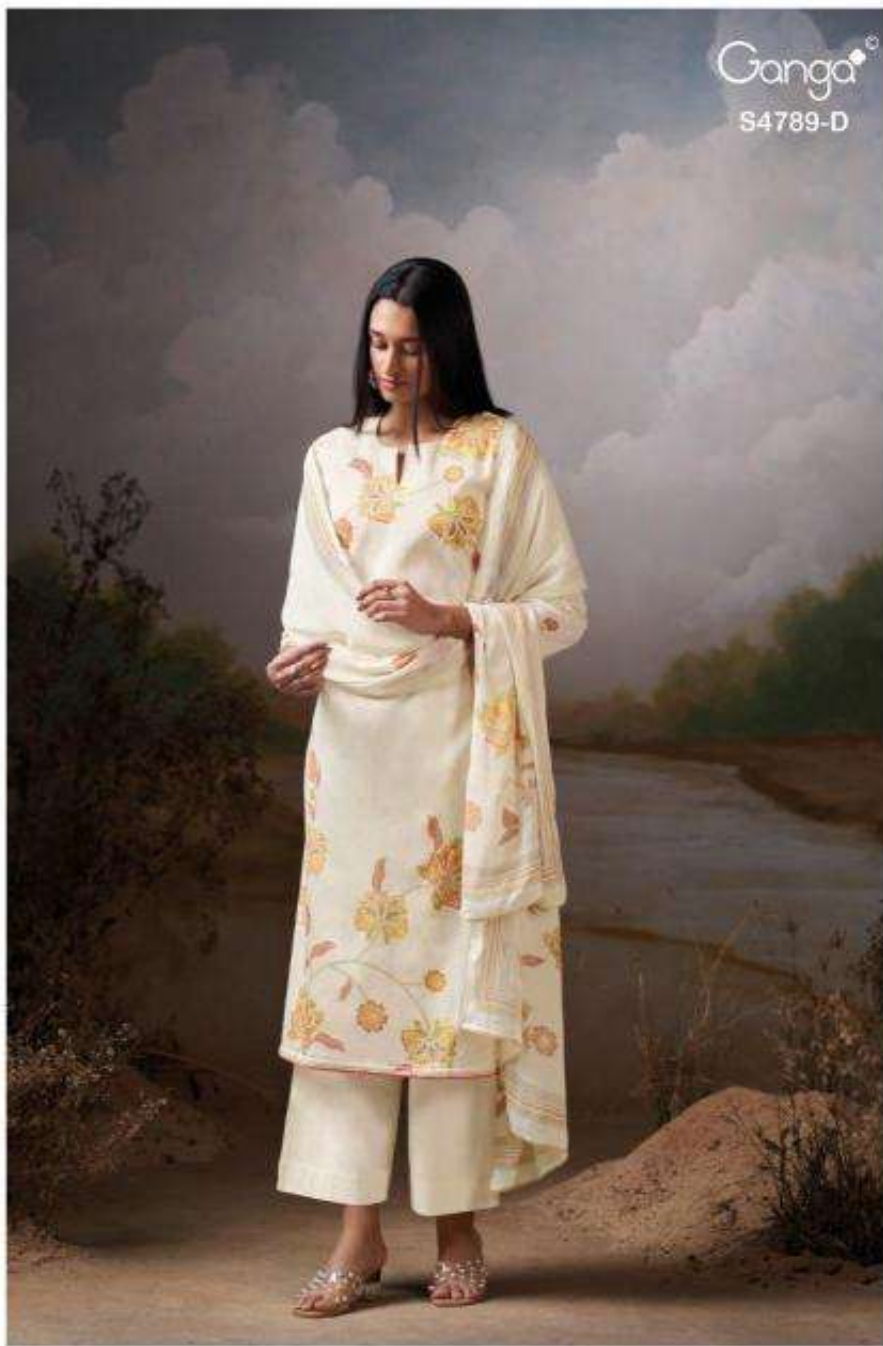

Ganga[®]
S4789-D

Ganga

Dovinia
S4789

Ganga
Dovinia
S4789

DESCRIPTION

~TOP~

PREMIUM PURE ORGANDY MUL PRINTED WITH HAND EMBROIDERY, SCHIFFLI EMBROIDERY LACE ON DAMAN & SLEEVES.

~INNER~

PREMIUM COTTON MUL SOLID COLOR

~BOTTOM~

PREMIUM COTTON SOLID COLOR

~DUPATTA~

PREMIUM PURE CHIFFON PRINTED WITH CROCHET LACE BORDER.

WHOLESALE PRICE
1910/- EACH+GST(EXTRA)

HSN CODE- 520851

MOQ : 64 PCS