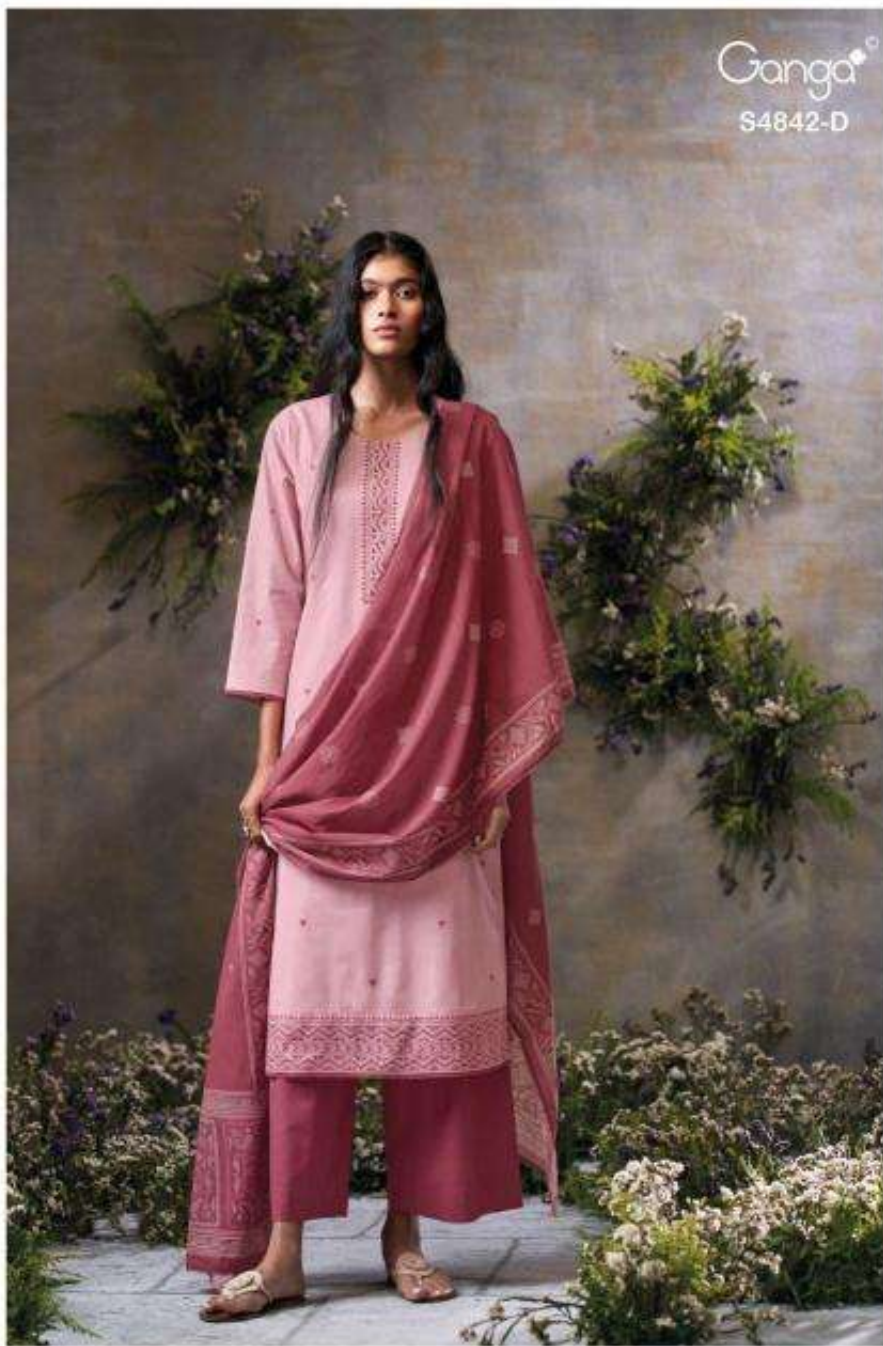

Ganga
S4842-D