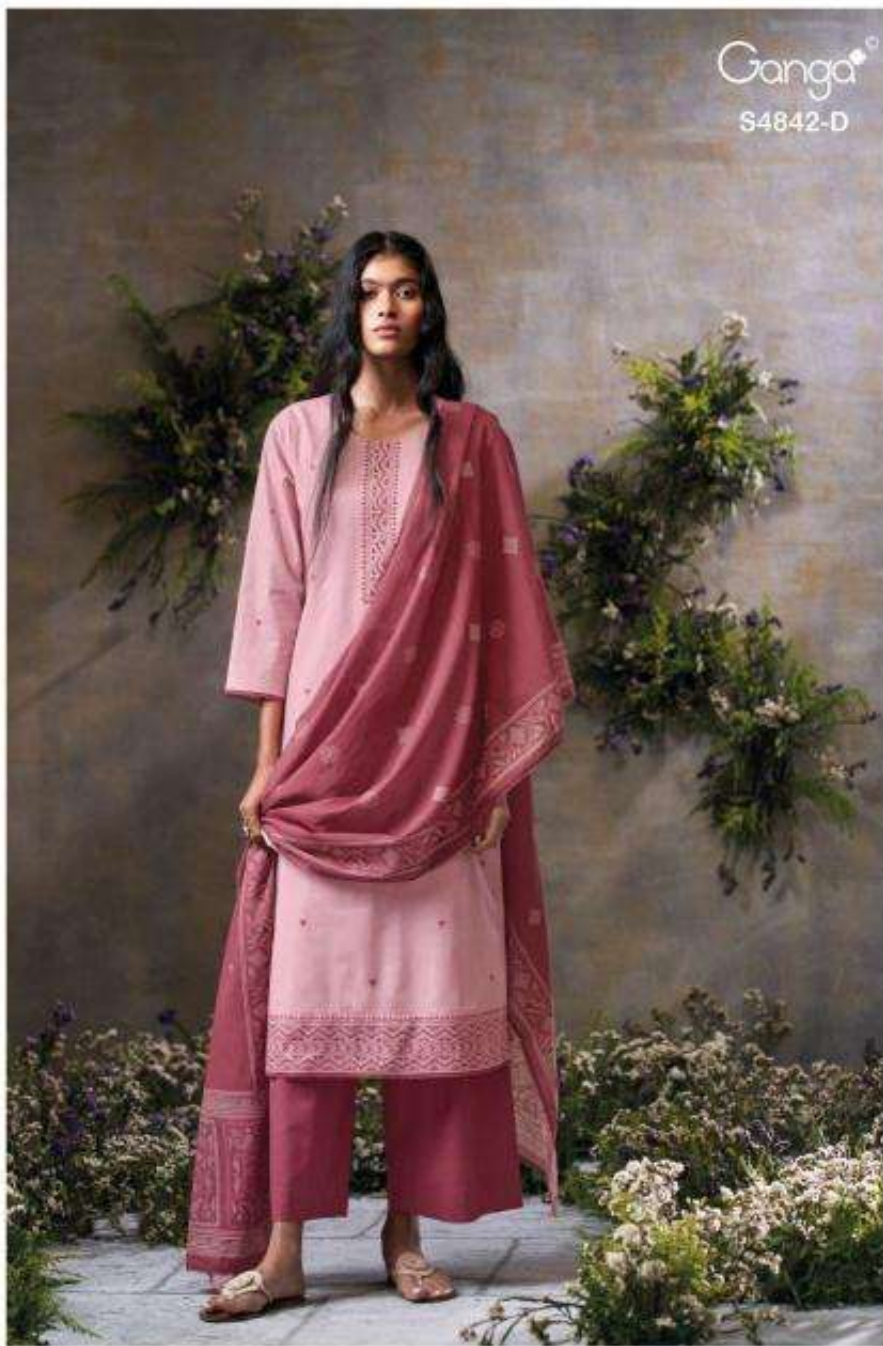

Ganga
S4842-D

Ganga^o

Ganga^o
Jazira
S4842

Jazira
S4842

—DESCRIPTION—

~TOP~

PREMIUM COTTON PRINTED WITH HAND WORK,
CROCHET LACE ON DAMAN & SLEEVES.

~BOTTOM~

PREMIUM COTTON SOLID COLOR

~DUPATTA~

PREMIUM COTTON MUL PRINTED WITH CROCHET
LACE BORDER.

WHOLESALE PRICE

1590/- EACH+GST(EXTRA)

HSN CODE- 520851

MOQ : 64 PCS

TOTAL SUITS-04