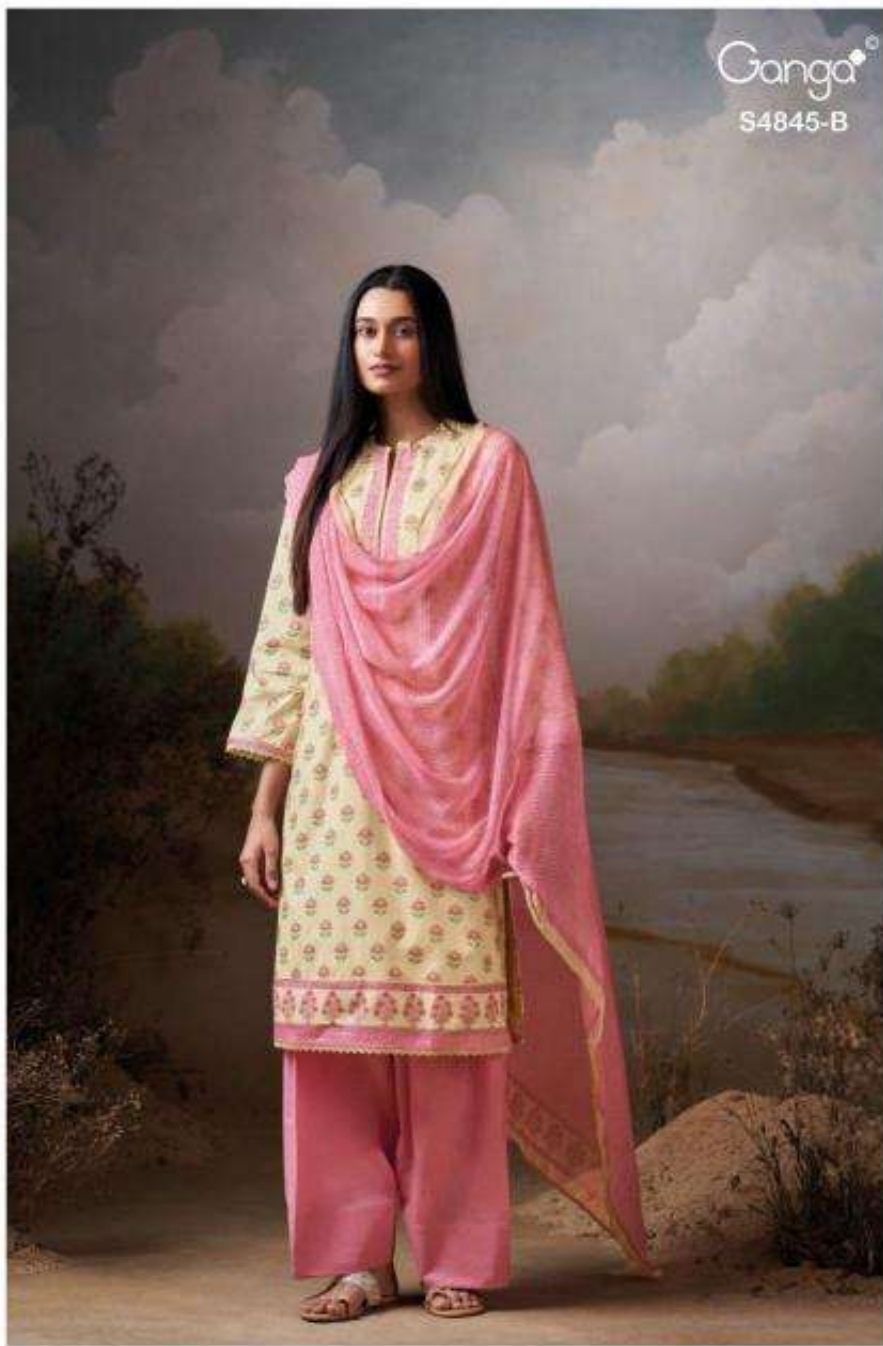

Ganga®
S4845-B