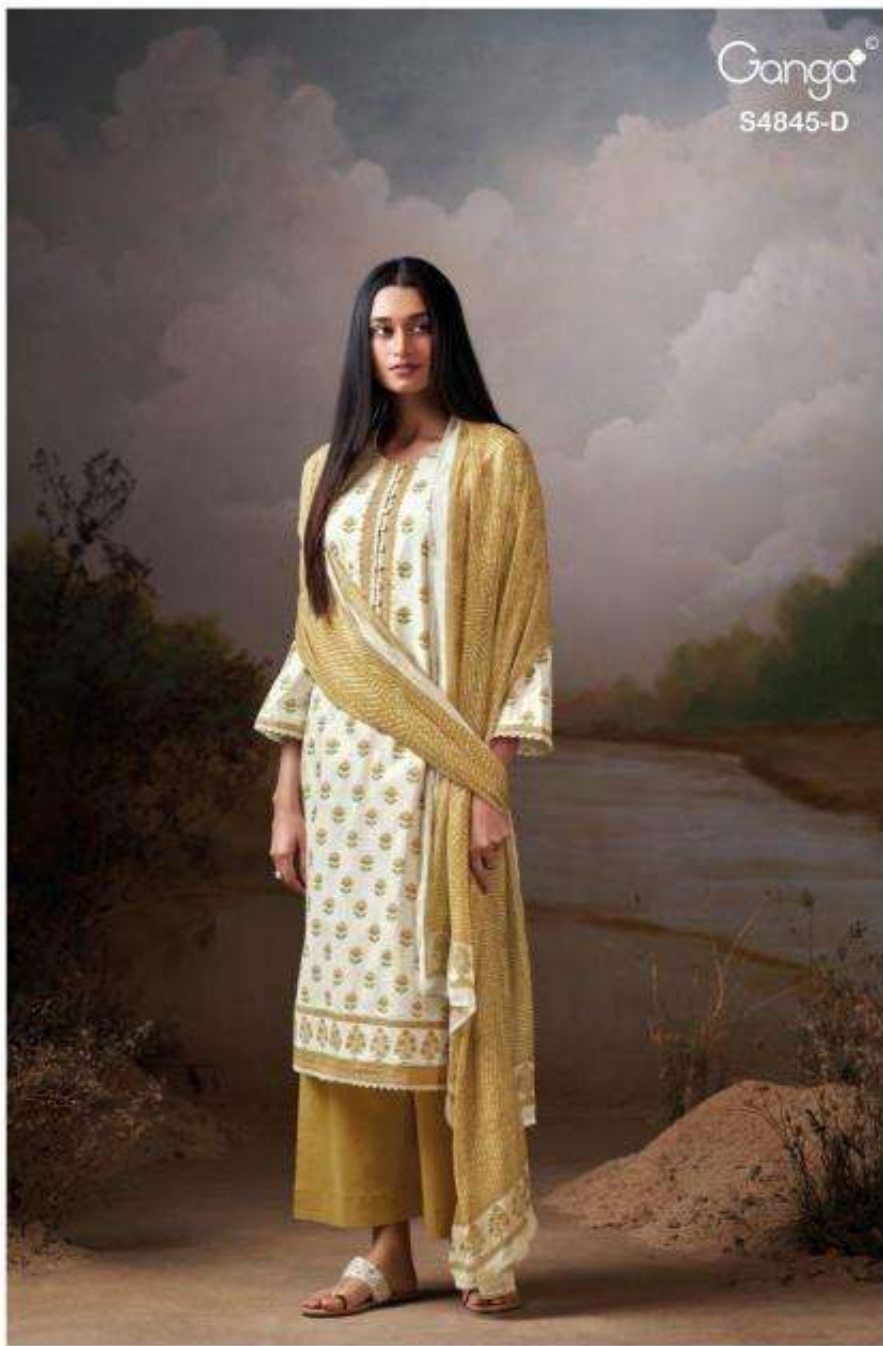

Ganga<sup>®</sup>  
S4845-D

Ganga

Junoira  
S4845

Ganga  
Junoira  
S4845

DESCRIPTION

~TOP~

PREMIUM COTTON PRINTED WITH HAND EMBROIDERY,  
HAND WORK, EMBROIDERY & CROCHET LACE ON  
DAMAN & SLEEVES.

~BOTTOM~

PREMIUM COTTON SOLID COLOR

~DUPATTA~

PREMIUM PURE CHIFFON PRINTED WITH CROCHET  
LACE BORDER.

WHOLESALE PRICE  
**1675/- EACH+GST(EXTRA)**

HSN CODE- 520851

MOQ : 64 PCS

TOTAL SUITS-04

S4845-A