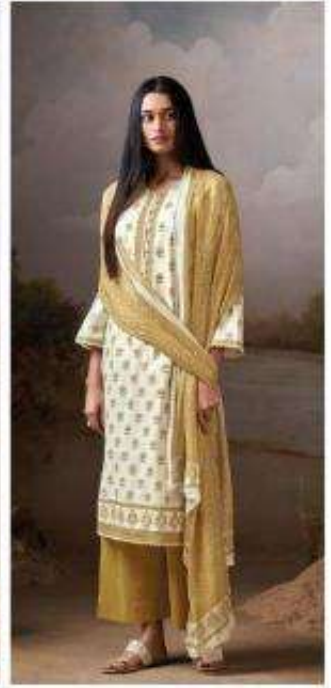

S4845-D

Ganga®
Junoira
S4845- A/B/C/D