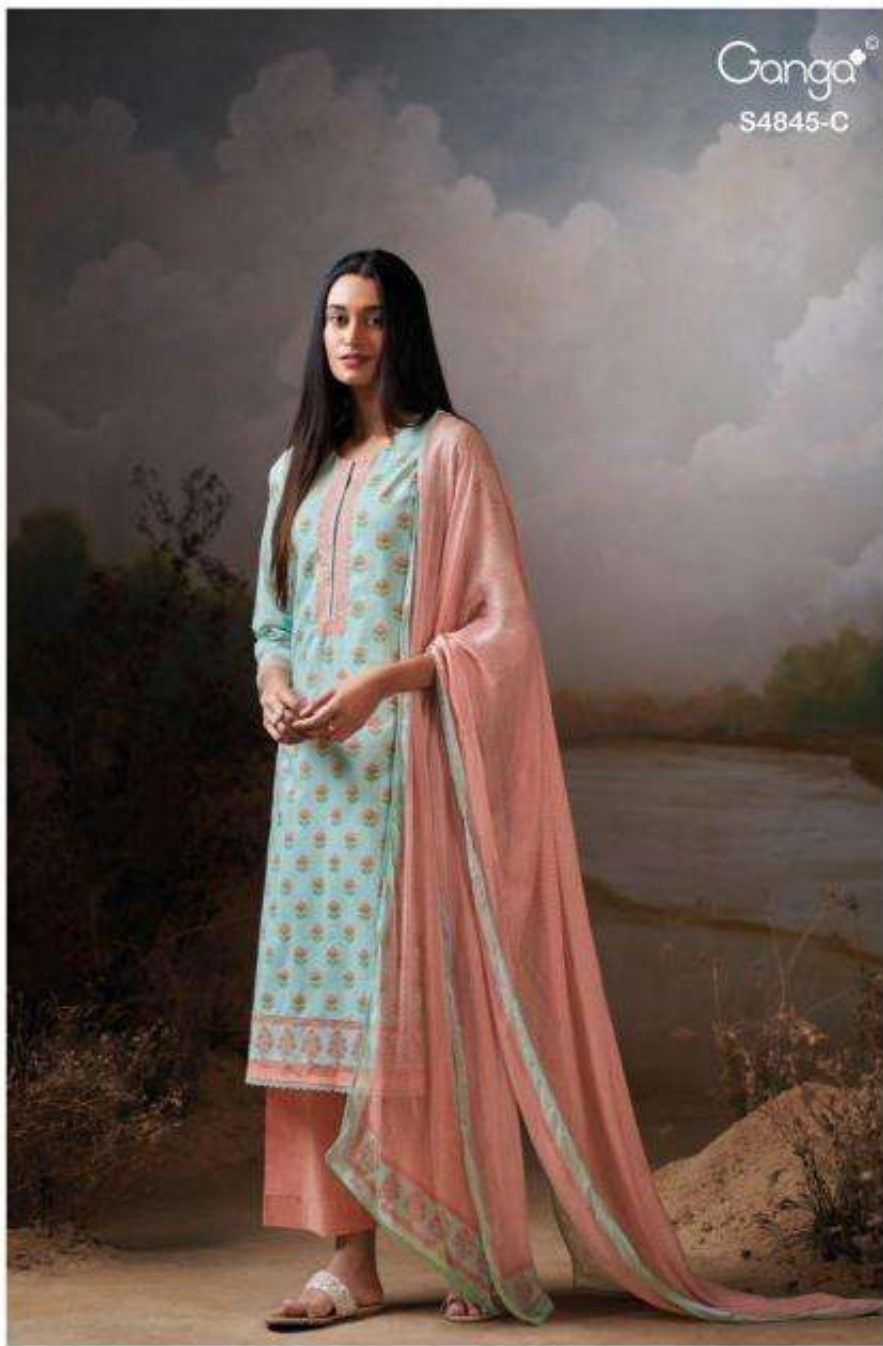

Ganga®
S4845-C