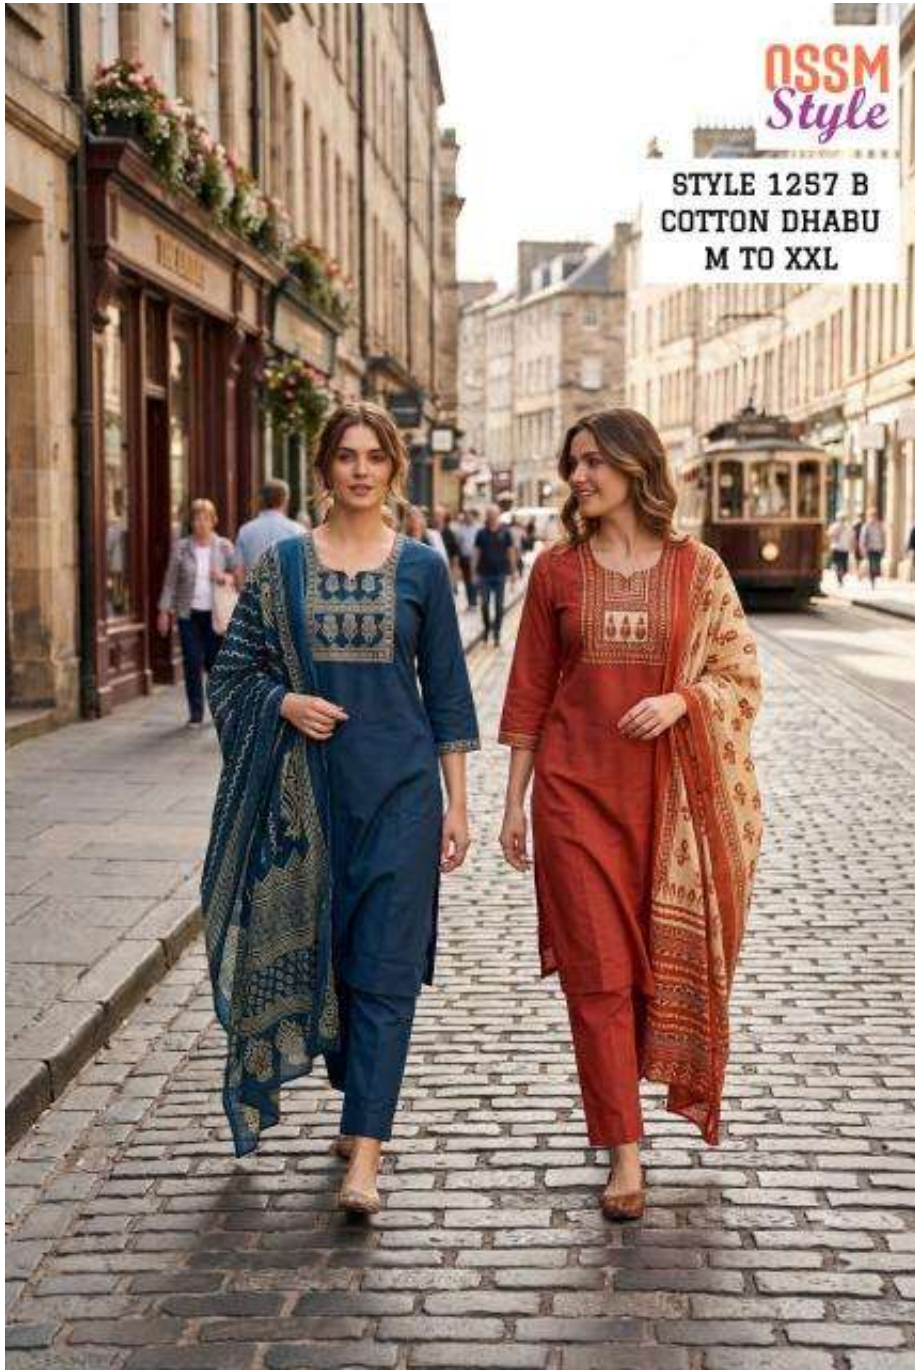

OSSM
Style

STYLE 1257 B
COTTON DHABU
M TO XXL

OSSM
Style

STYLE 1257 B
COTTON DHABU
M TO XXL