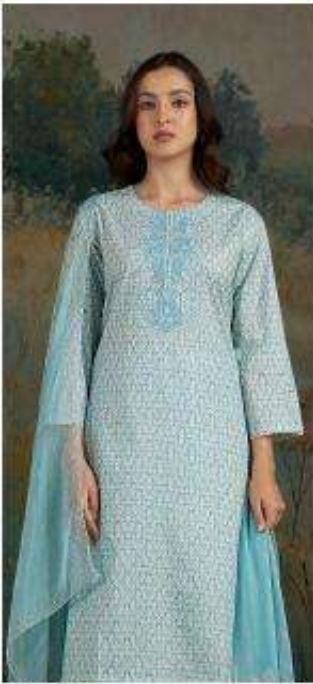

S4933-D

Ganga[®]

CAMELI
S4933

Ganga[®]
CAMELI
S4933

DESCRIPTION

~TOP~

PREMIUM COTTON PRINTED WITH EMBROIDERY,
CROCHET LACE ON DAMAN & SLEEVES.

~BOTTOM~

PREMIUM COTTON PRINTED.

~DUPATTA~

PREMIUM PURE CHIFFON PRINTED.

WHOLESALE PRICE
1560/- EACH+GST(EXTRA)

HSN CODE- 520851

MOQ : 64 PCS

TOTAL SUITS-04

S4933-A