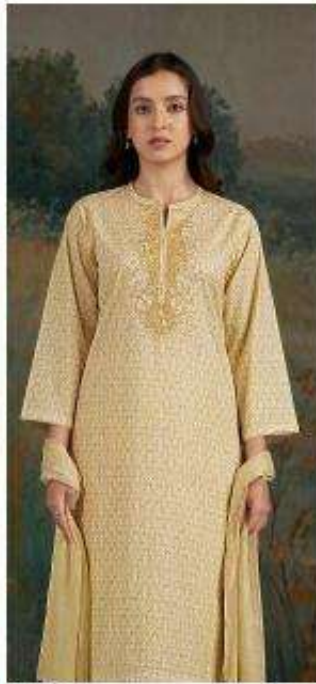

S4933-D

Ganga[®]

CAMELI
S4933

Ganga[®]
CAMELI
S4933

DESCRIPTION

~TOP~

PREMIUM COTTON PRINTED WITH EMBROIDERY,
CROCHET LACE ON DAMAN & SLEEVES.

~BOTTOM~

PREMIUM COTTON PRINTED.

~DUPATTA~

PREMIUM PURE CHIFFON PRINTED.

WHOLESALE PRICE
1560/- EACH+GST(EXTRA)

HSN CODE- 520851

MOQ : 64 PCS

TOTAL SUITS-04

S4933-A