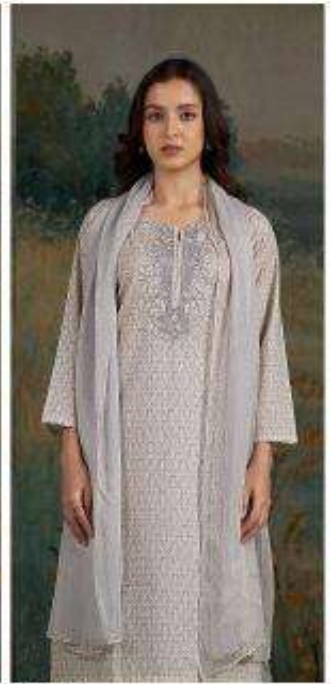

S4933-D

Ganga®
CAMELI
S4933-A/B/C/D