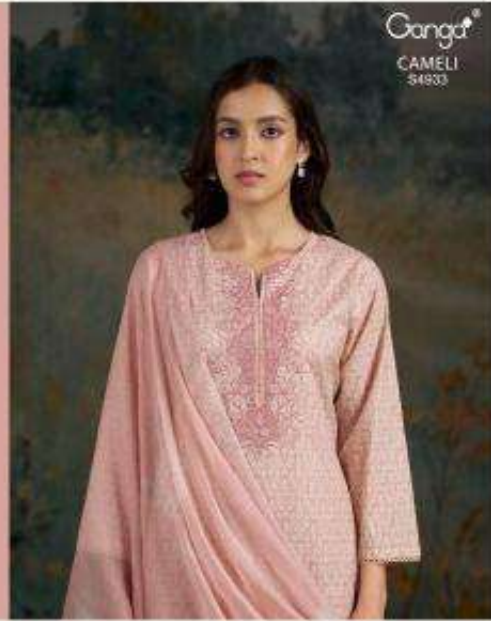

S4933-D

Ganga[®]

CAMELI
S4933

Ganga[®]
CAMELI
S4933

DESCRIPTION

~TOP~

PREMIUM COTTON PRINTED WITH EMBROIDERY,
CROCHET LACE ON DAMAN & SLEEVES.

~BOTTOM~