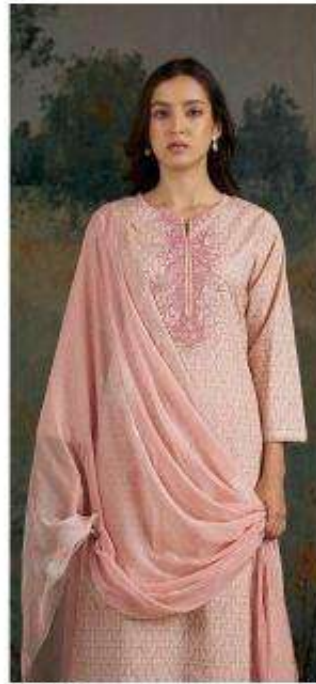

S4933-C

Ganga®
CAMELI
S4933-A/B/C/D