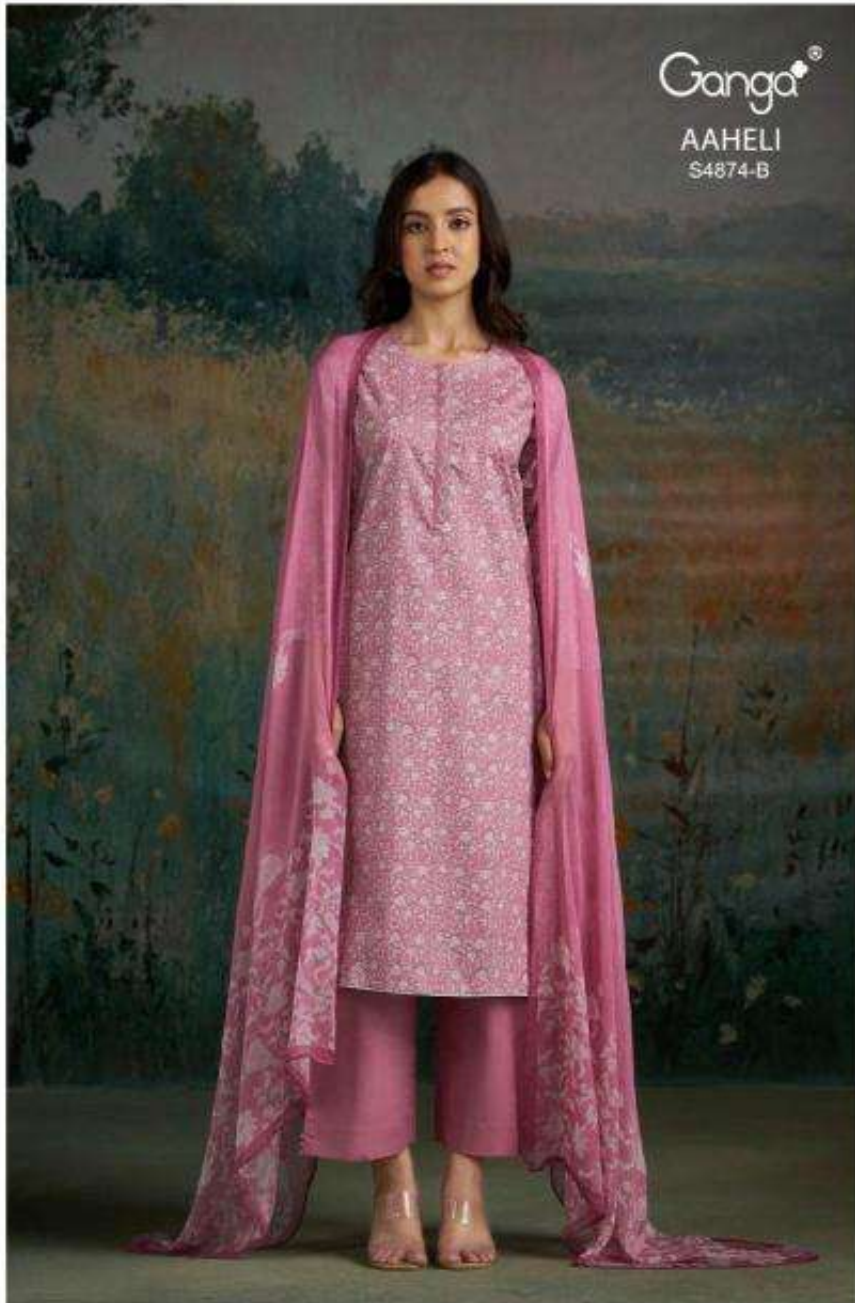

Ganga®

AAHELI
S4874-B