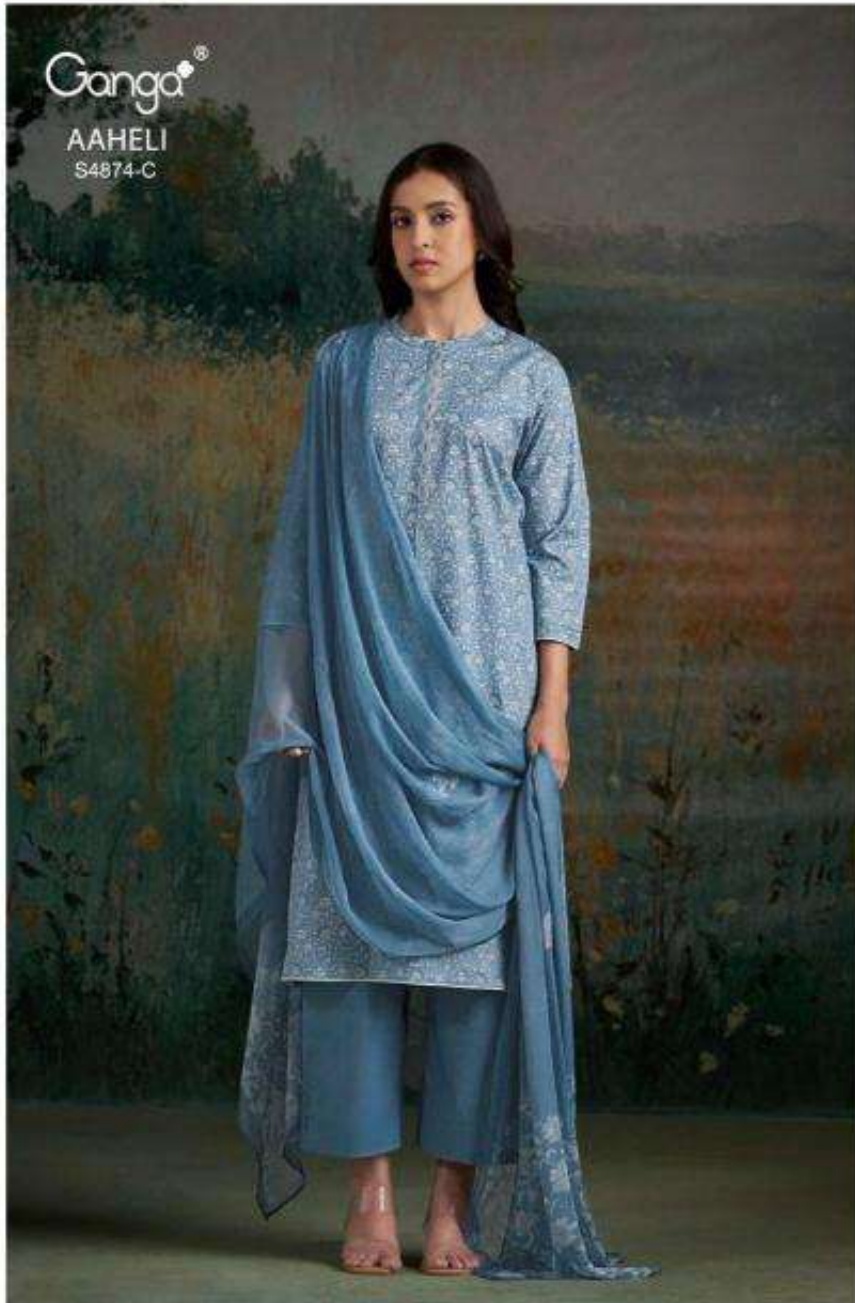

Ganga®

AAHELI
S4874-C