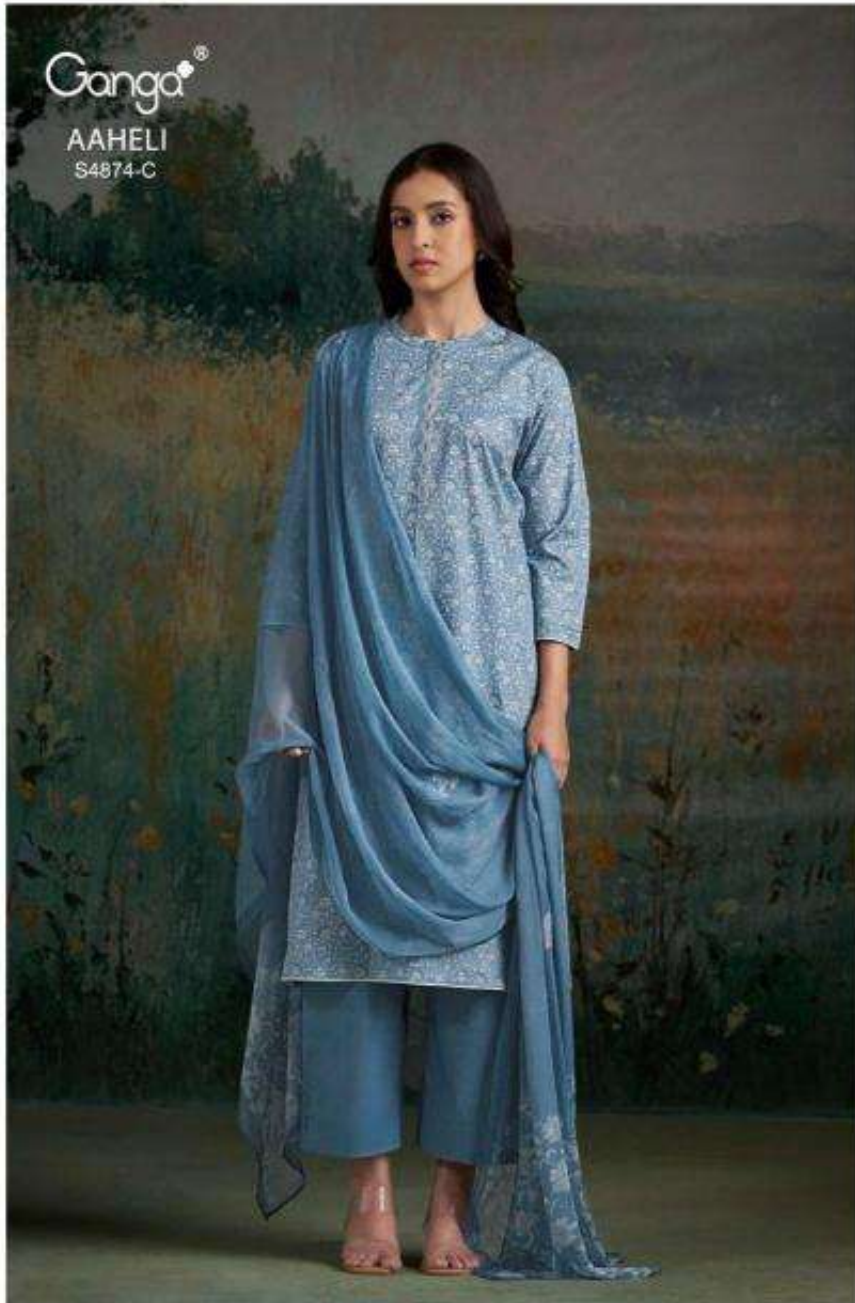

Ganga®

AAHELI  
S4874-C

Ganga

AAHELI  
S4874

Ganga  
AAHELI  
S4874

DESCRIPTION

~TOP~

PREMIUM COTTON PRINTED WITH EMBROIDERY,  
SOLID COLOR BORDER ON DAMAN & SLEEVES.

~BOTTOM~

PREMIUM COTTON SOLID COLOR

~DUPATTA~

PREMIUM PURE CHIFFON PRINTED.

WHOLESALE PRICE  
**1270/- EACH+GST(EXTRA)**

HSN CODE- 520851

MOQ : 64 PCS

TOTAL SUITS-04