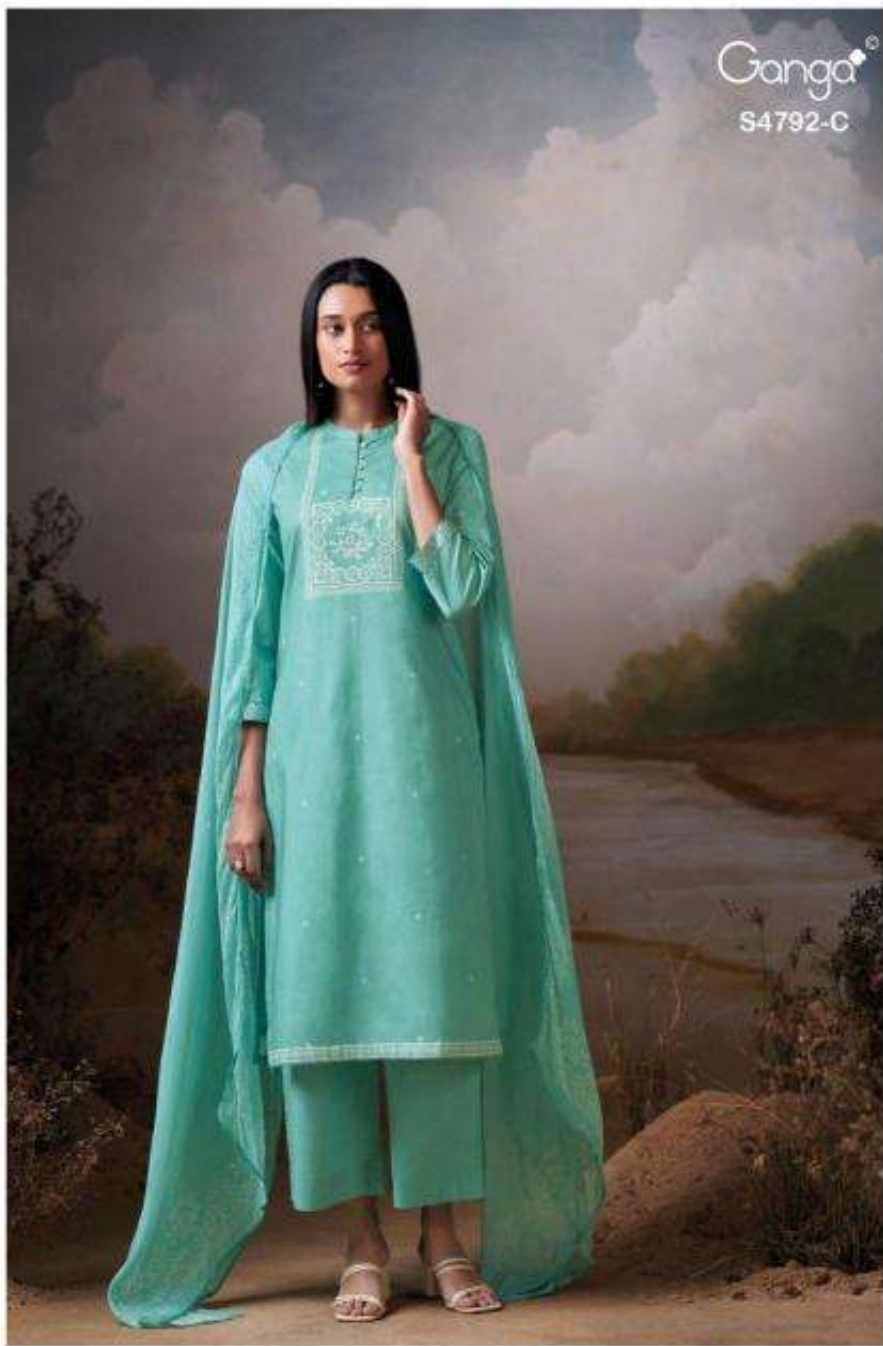

Ganga[®]
S4792-C

Ganga

Ganga
Gulnar
S4792

Gulnar
S4792

DESCRIPTION

~TOP~

PREMIUM COTTON PRINTED WITH HAND EMBROIDERY,
HAND WORK, SCHIFFLI EMBROIDERY LACE ON
DAMAN & SLEEVES.

~BOTTOM~

PREMIUM COTTON SOLID COLOR

~DUPATTA~

PREMIUM PURE CHIFFON PRINTED WITH SCHIFFLI
EMBROIDERY.

WHOLESALE PRICE
1675/- EACH+GST(EXTRA)

HSN CODE- 520851

MOQ : 64 PCS

TOTAL SUITS-04

S4792-A