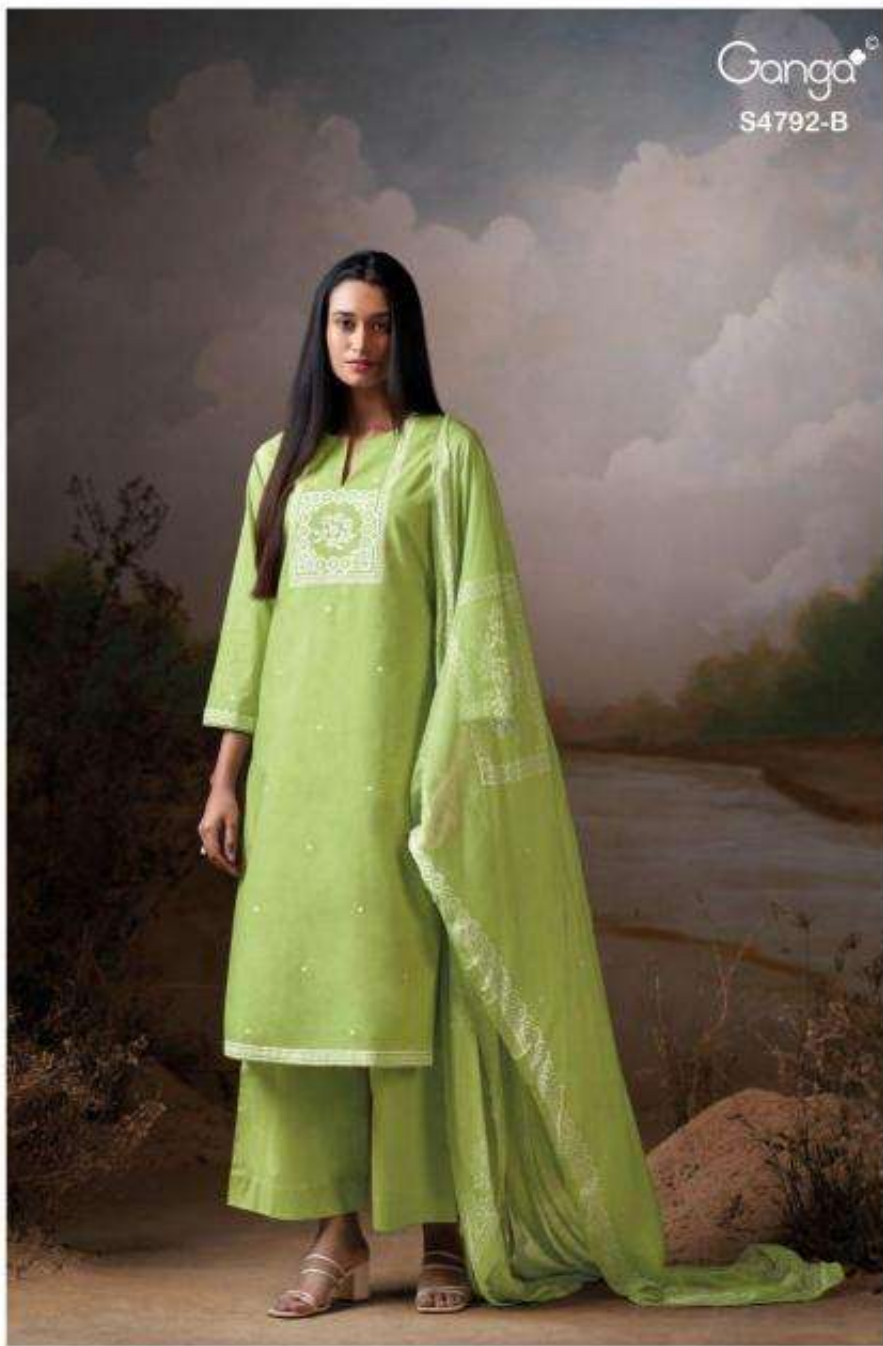

Ganga®
S4792-B