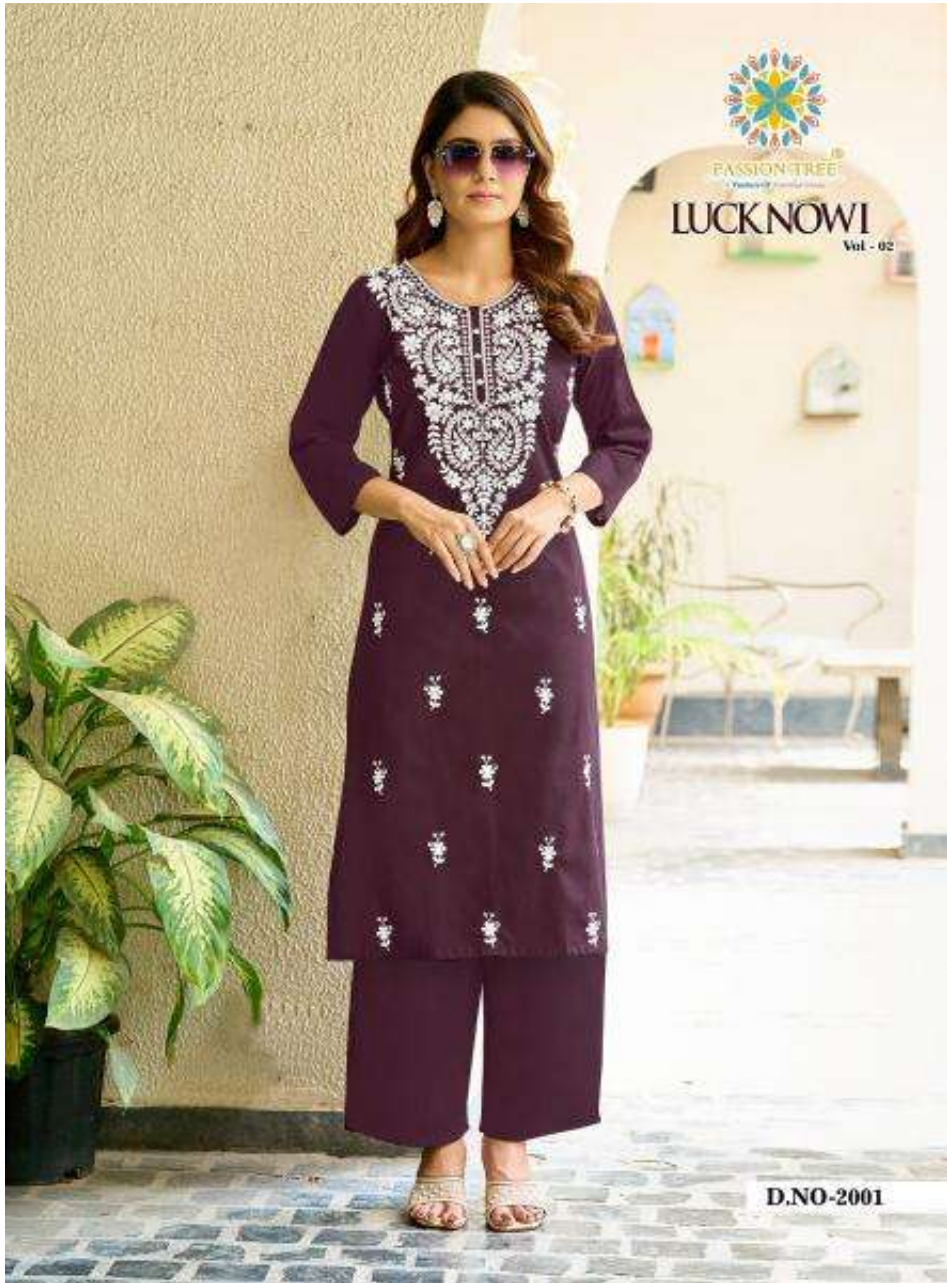

PASSION TREE
A Passion Dr. Vertical Group

YOU ARE NOT
JUST A WOMAN
You are a fashion
magazine who
has an enviable
friend list

THE
DECENT
LIFE
THE
Brighten
LOOK

Passion tree is a fashion
magazine that has a special
feature. Let your fashion
magazine be the best of
all.