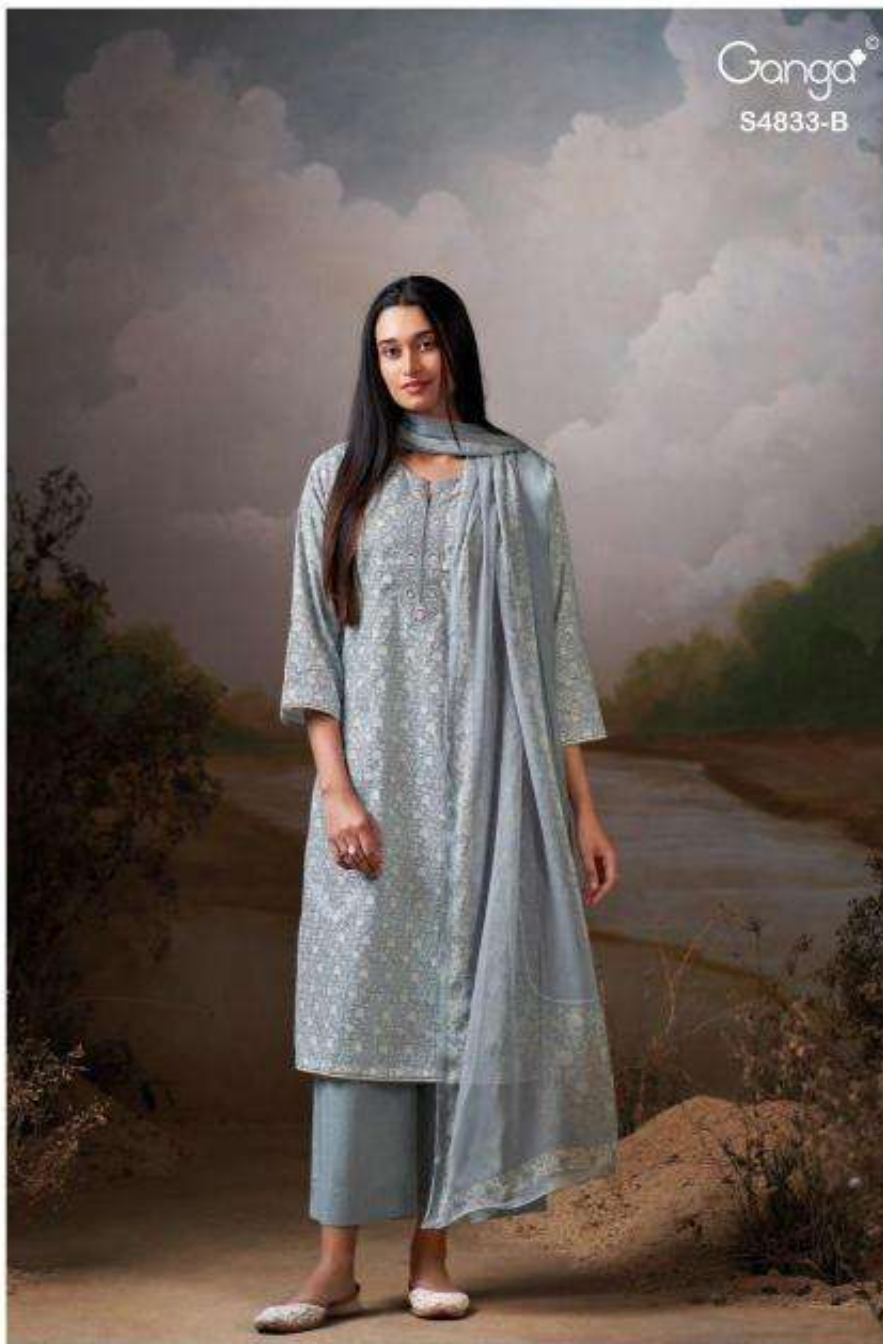

Ganga®
S4833-B