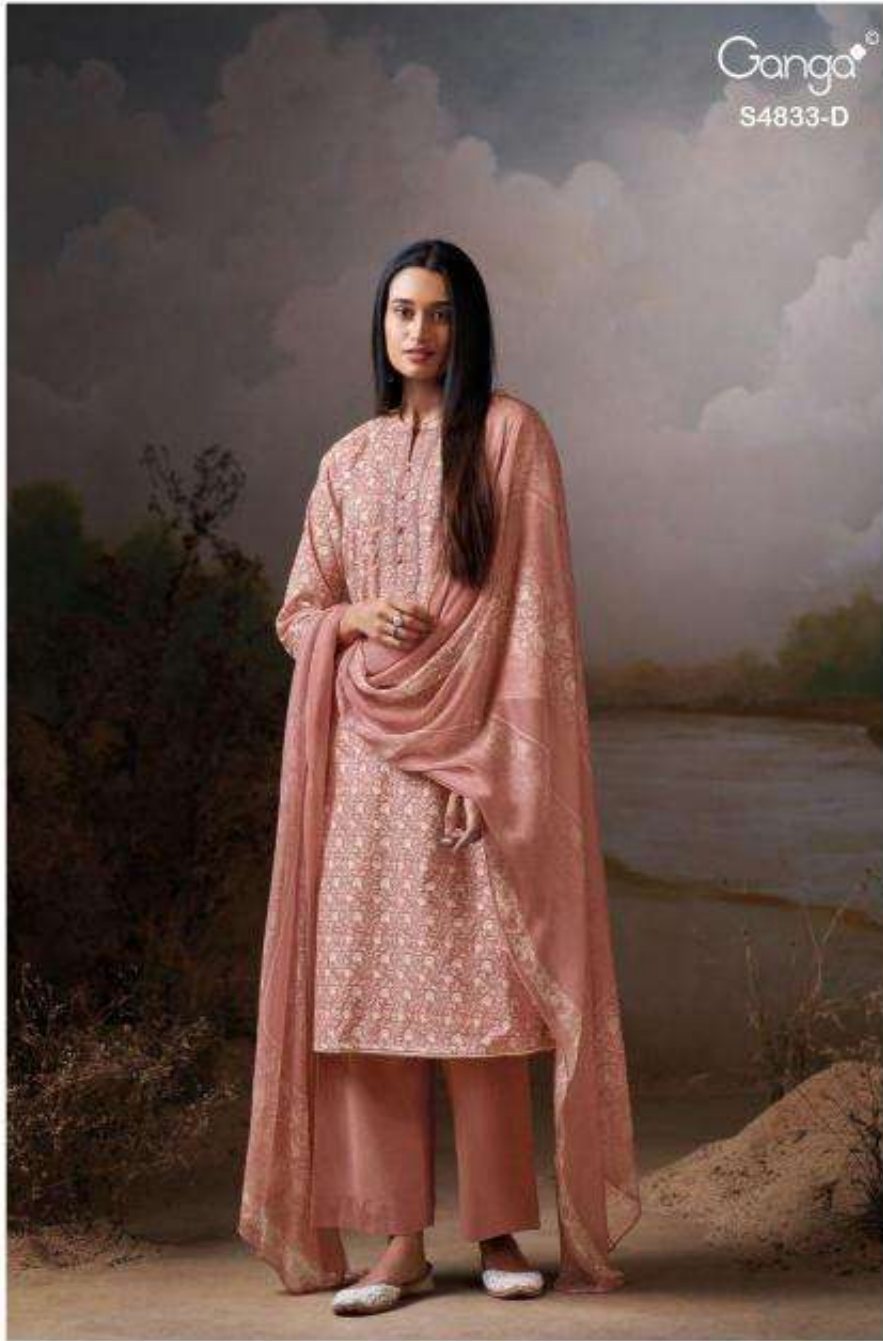

Ganga®
S4833-D