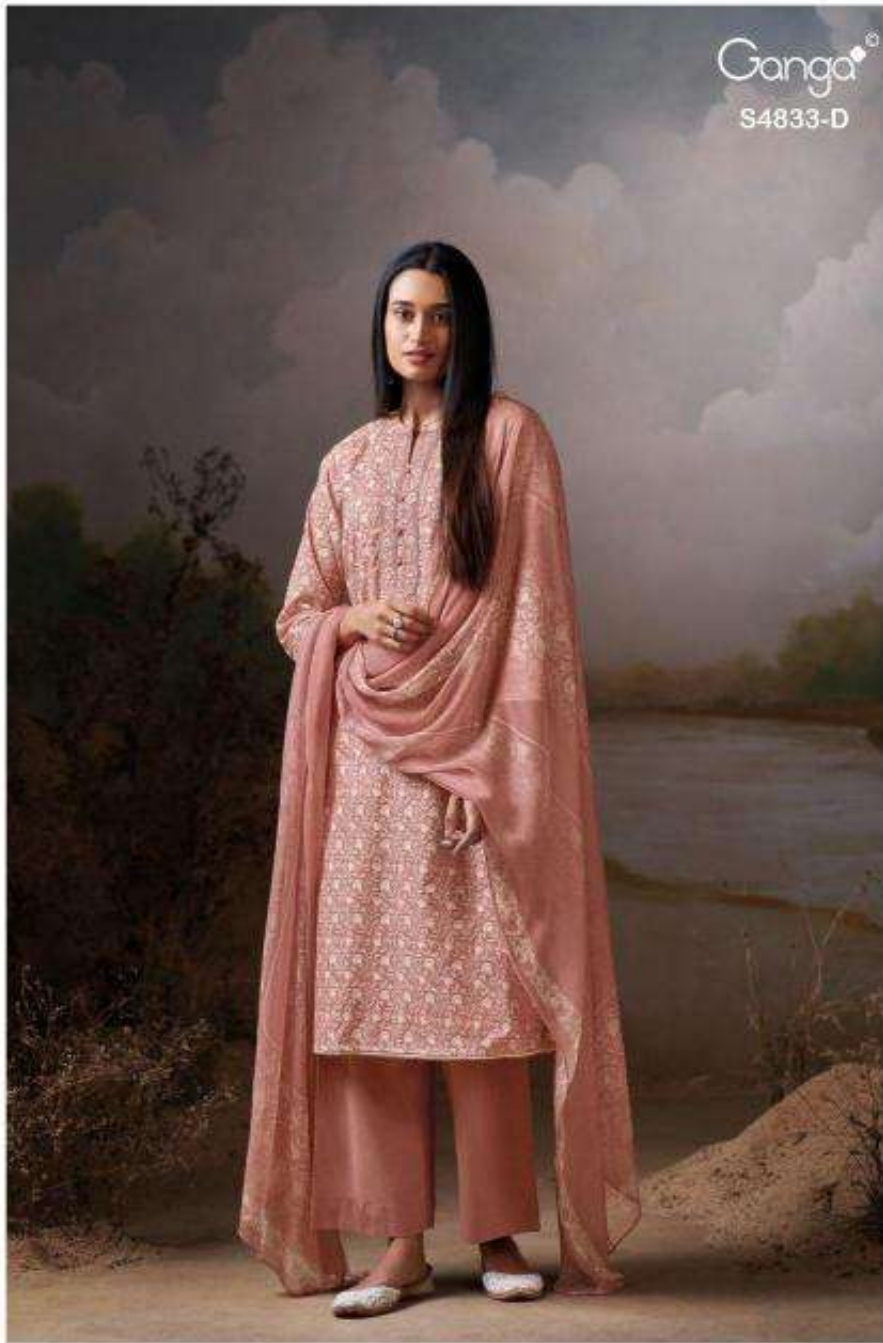

Ganga®
S4833-D

Ganga

Ganga
Ilyndra
S4833

Ilyndra
S4833

DESCRIPTION

~TOP~

PREMIUM COTTON PRINTED WITH EMBROIDERY NECK,
BUTTON WORK, SOLID COLOR WITH CROCHET LACE
BORDER ON DAMAN & SLEEVES.

~BOTTOM~

PREMIUM COTTON SOLID COLOR

~DUPATTA~

PREMIUM PURE CHIFFON PRINTED.

WHOLESALE PRICE
1355/- EACH+GST(EXTRA)

HSN CODE- 520851

MOQ : 64 PCS

TOTAL SUITS-04

S4833-A