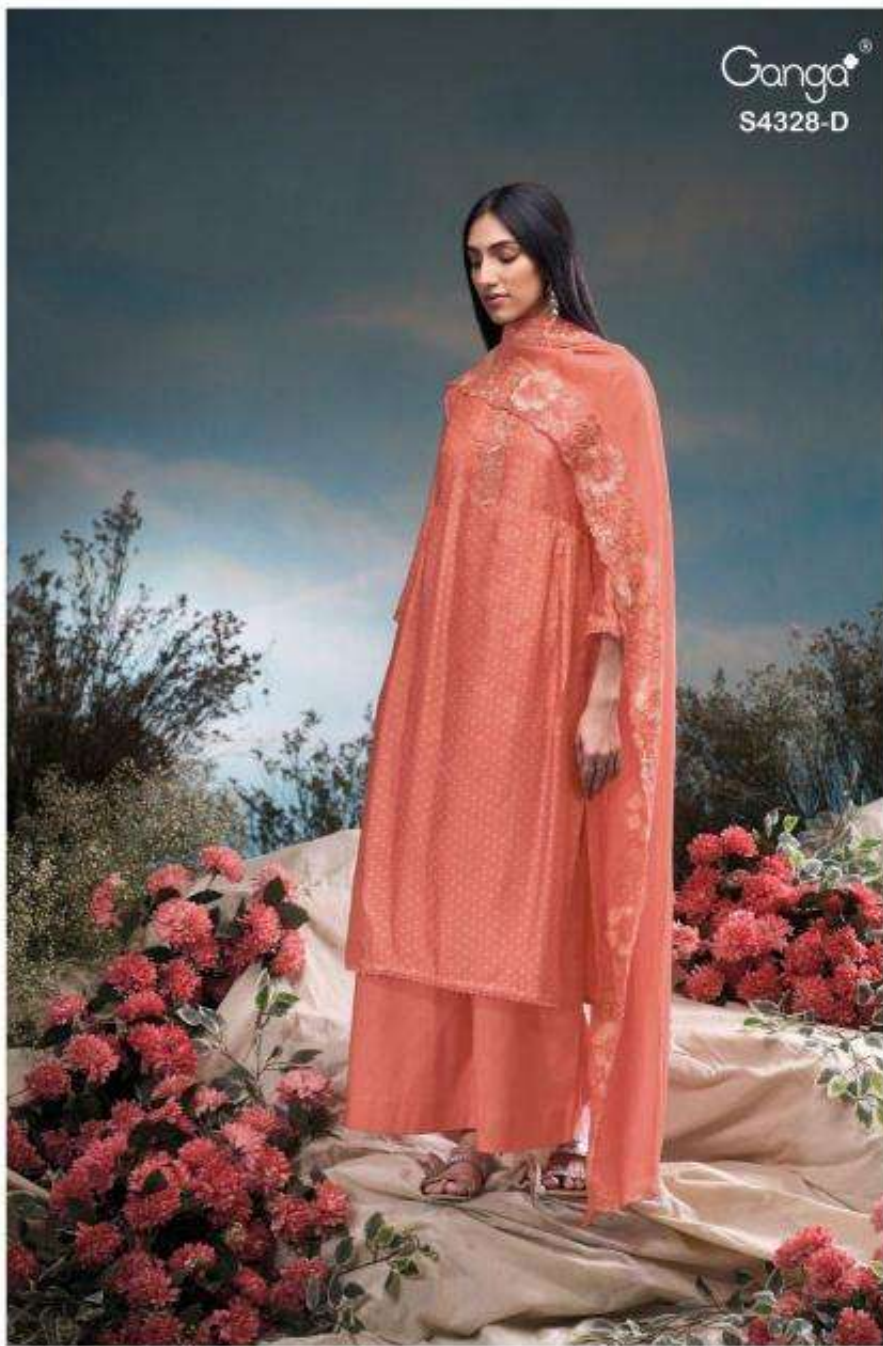

Ganga®  
S4328-D

Ganga<sup>®</sup>

Ganga<sup>®</sup>  
Aneaa  
S4328

Aneaa  
S4328

—DESCRIPTION—

~TOP~

PREMIUM PURE BEMBERG SILK PRINTED WITH  
EMBROIDERY NECK, EMBROIDERY LACE ON DAMAN &  
SLEEVES, CUT WORK.

~BOTTOM~

PREMIUM VISCOSE SILK SOLID COLOR.

~DUPATTA~

PREMIUM PURE ORGANZA SILK SOLID COLOR  
WITH EMBROIDERY, DIAMOND WORK, CUT WORK.

**WHOLESALE PRICE**  
**2295/- EACH+GST(EXTRA)**

HSN CODE- 540834

MOQ : 64 PCS