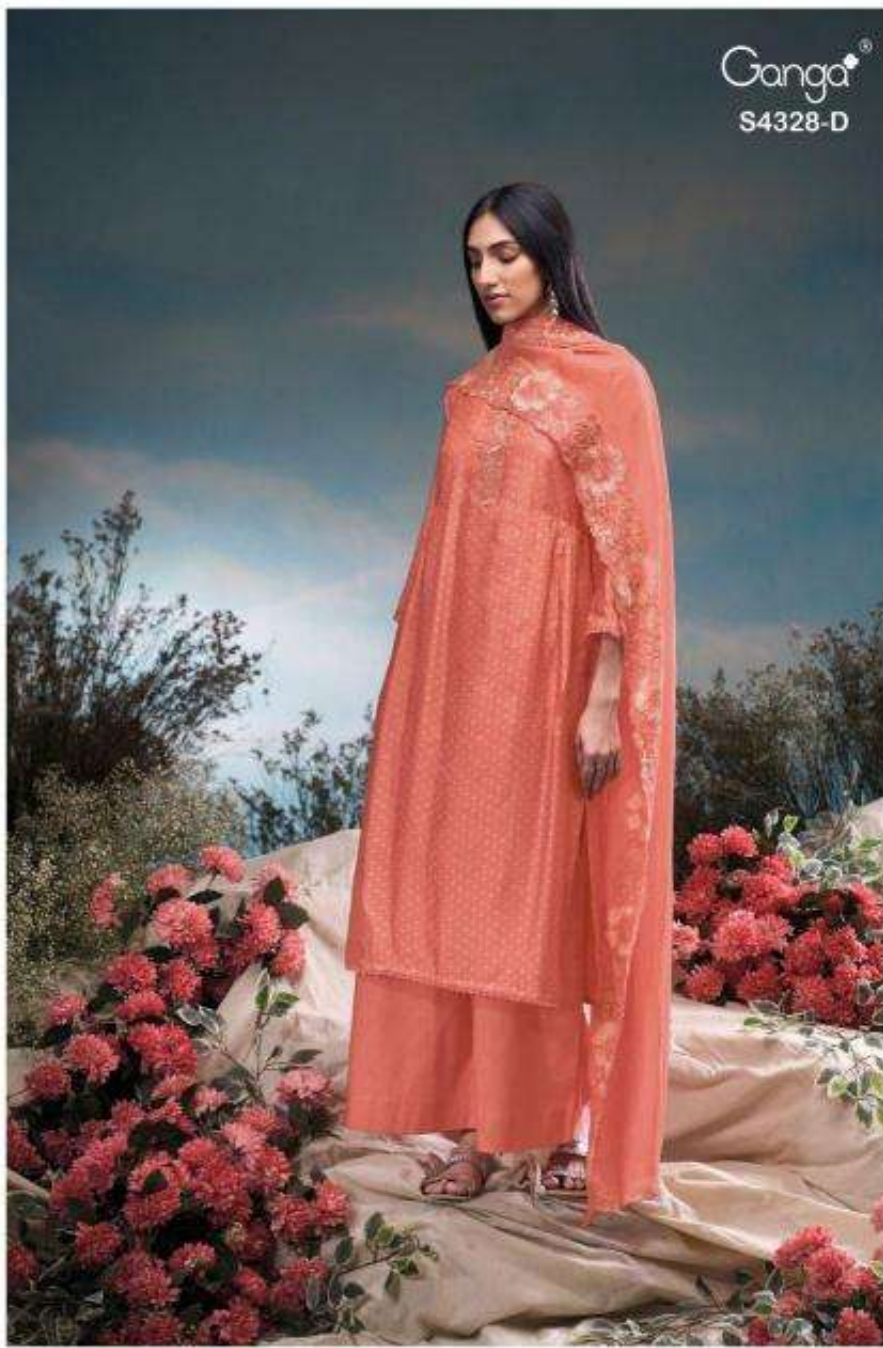

Ganga®
S4328-D