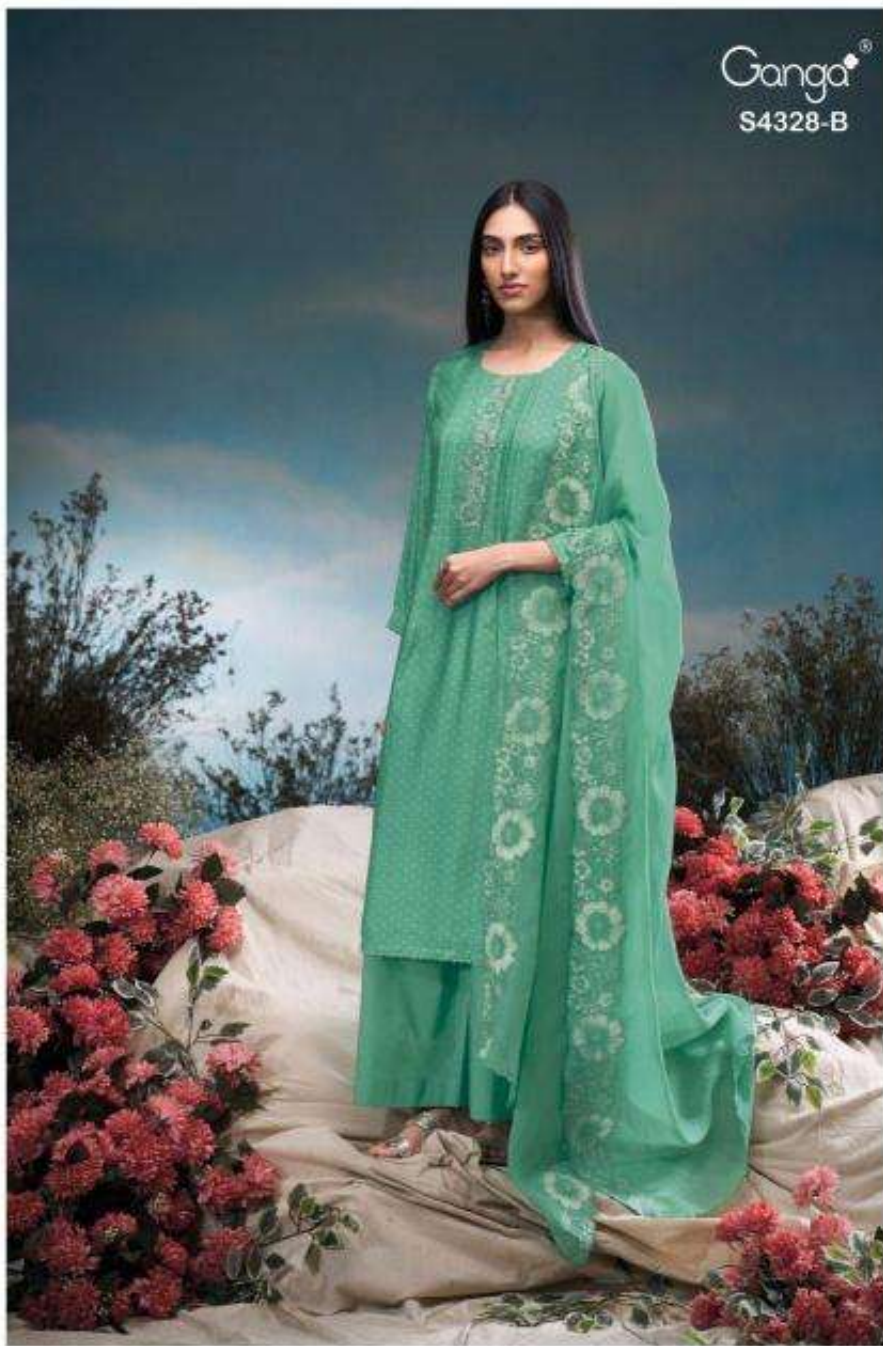

Ganga®
S4328-B