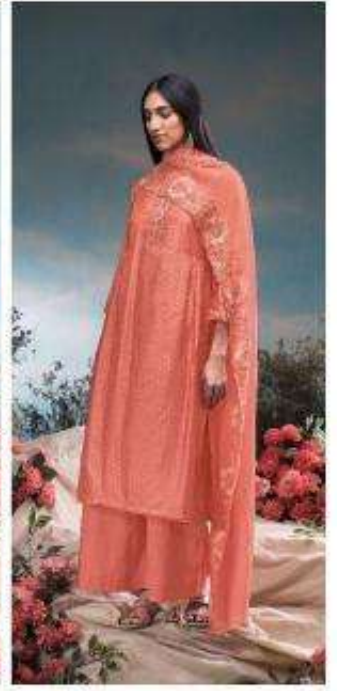

Ganga®  
S4328-D

Ganga<sup>®</sup>

Ganga<sup>®</sup>  
Aneaa  
S4328

Aneaa  
S4328

—DESCRIPTION—

~TOP~

PREMIUM PURE BEMBERG SILK PRINTED WITH  
EMBROIDERY NECK, EMBROIDERY LACE ON DAMAN &  
SLEEVES, CUT WORK.

~BOTTOM~

PREMIUM VISCOSE SILK SOLID COLOR.

~DUPATTA~

PREMIUM PURE ORGANZA SILK SOLID COLOR  
WITH EMBROIDERY, DIAMOND WORK, CUT WORK.

**WHOLESALE PRICE**  
**2295/- EACH+GST(EXTRA)**

HSN CODE- 540834

MOQ : 64 PCS

TOTAL SUITS-04

S4328-A

S4328-B

S4328-C

S4328-D

Ganga<sup>®</sup>  
Aneaa  
S4328- A/B/C/D

Ganga®  
S4328-D

Ganga®  
S4328-C