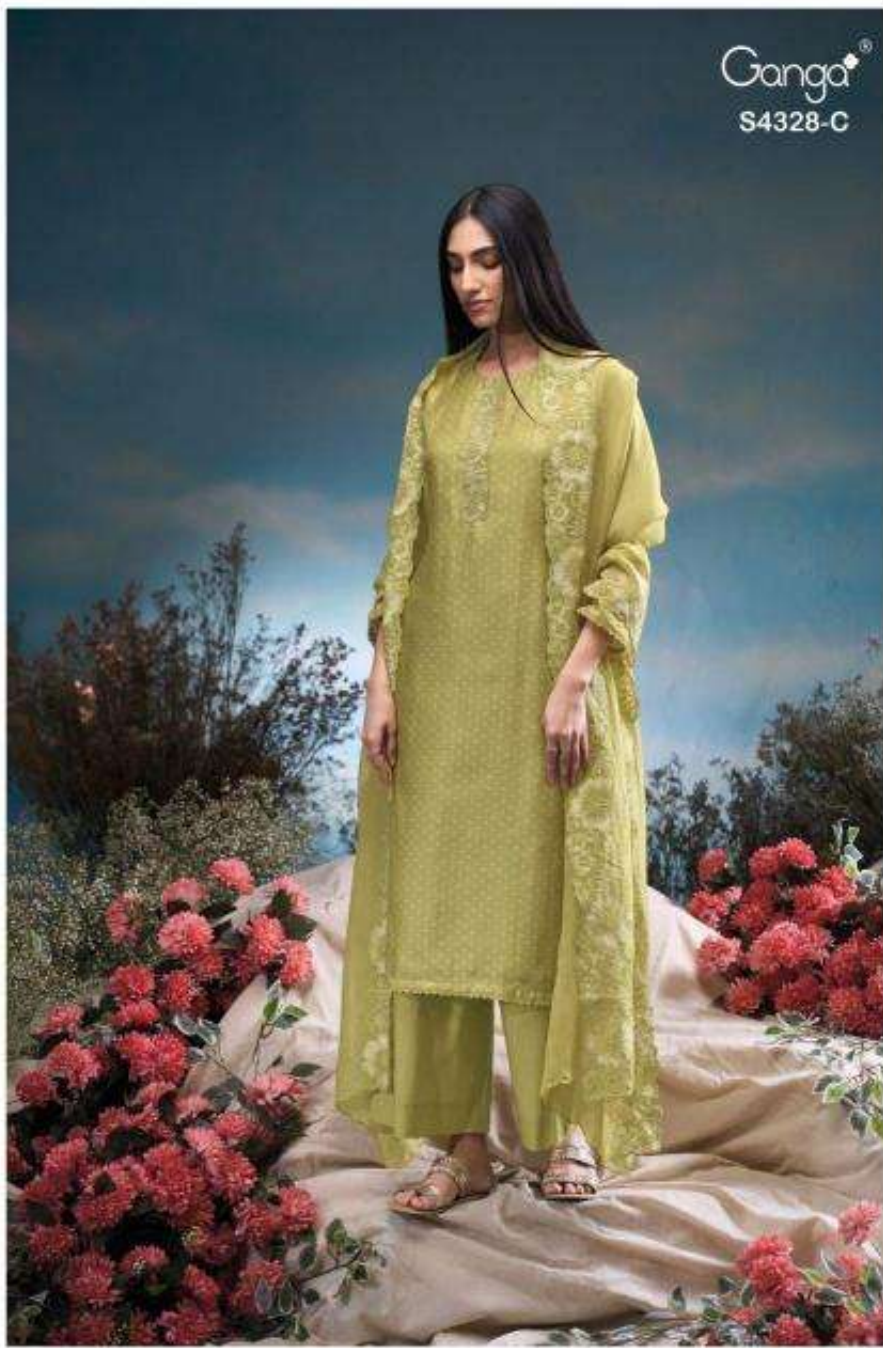

Ganga®
S4328-C