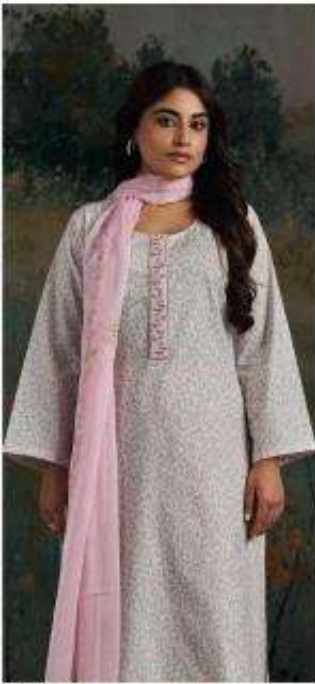

Ganga®

EKANTA
S5042

Ganga®
EKANTA
S5042

DESCRIPTION

~TOP~

PREMIUM COTTON PRINTED WITH PRINTED & SOLID
COLOR NECK LACE.

~BOTTOM~

PREMIUM COTTON SOLID COLOR.

~DUPATTA~

PREMIUM PURE CHIFFON PRINTED.

WHOLESALE PRICE
1270/- EACH+GST(EXTRA)

HSN CODE- 520851

MOQ : 64 PCS

TOTAL SUITS-04

S5042-A

S5042-B