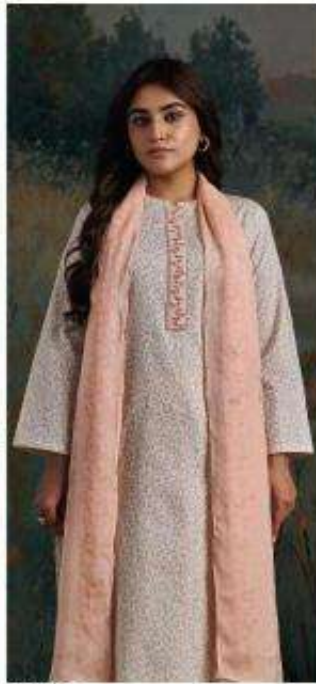

Ganga®

EKANTA
S5042

Ganga®
EKANTA
S5042

DESCRIPTION

~TOP~

PREMIUM COTTON PRINTED WITH PRINTED & SOLID
COLOR NECK LACE.

~BOTTOM~

PREMIUM COTTON SOLID COLOR.

~DUPATTA~

PREMIUM PURE CHIFFON PRINTED.

WHOLESALE PRICE
1270/- EACH+GST(EXTRA)

HSN CODE- 520851

MOQ : 64 PCS

TOTAL SUITS-04

S5042-A

S5042-B