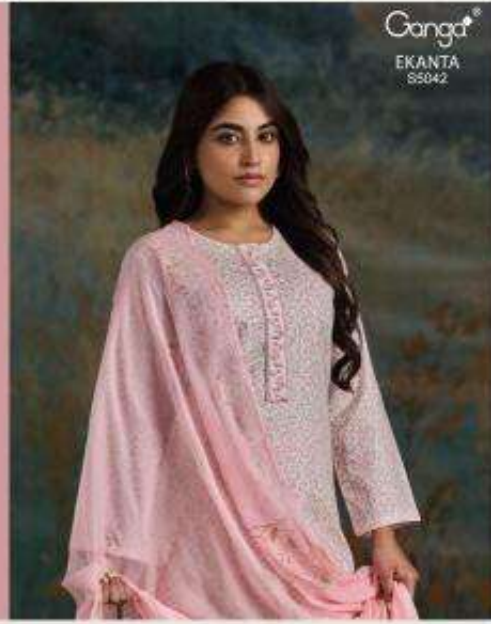

Ganga®

EKANTA
S5042

Ganga®
EKANTA
S5042

DESCRIPTION

~TOP~

PREMIUM COTTON PRINTED WITH PRINTED & SOLID
COLOR NECK LACE.

~BOTTOM~

PREMIUM COTTON SOLID COLOR.