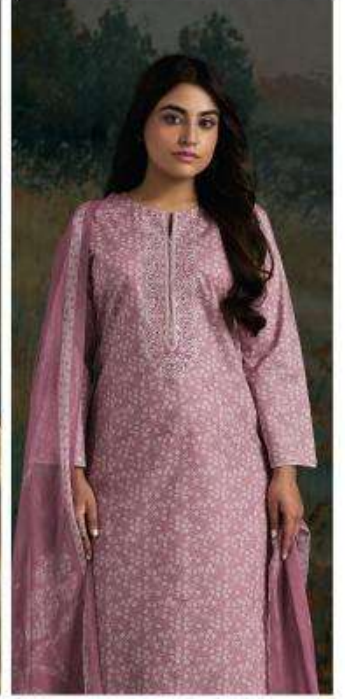

S4810-D

Ganga®
AADILA
S4810-A/B/C/D