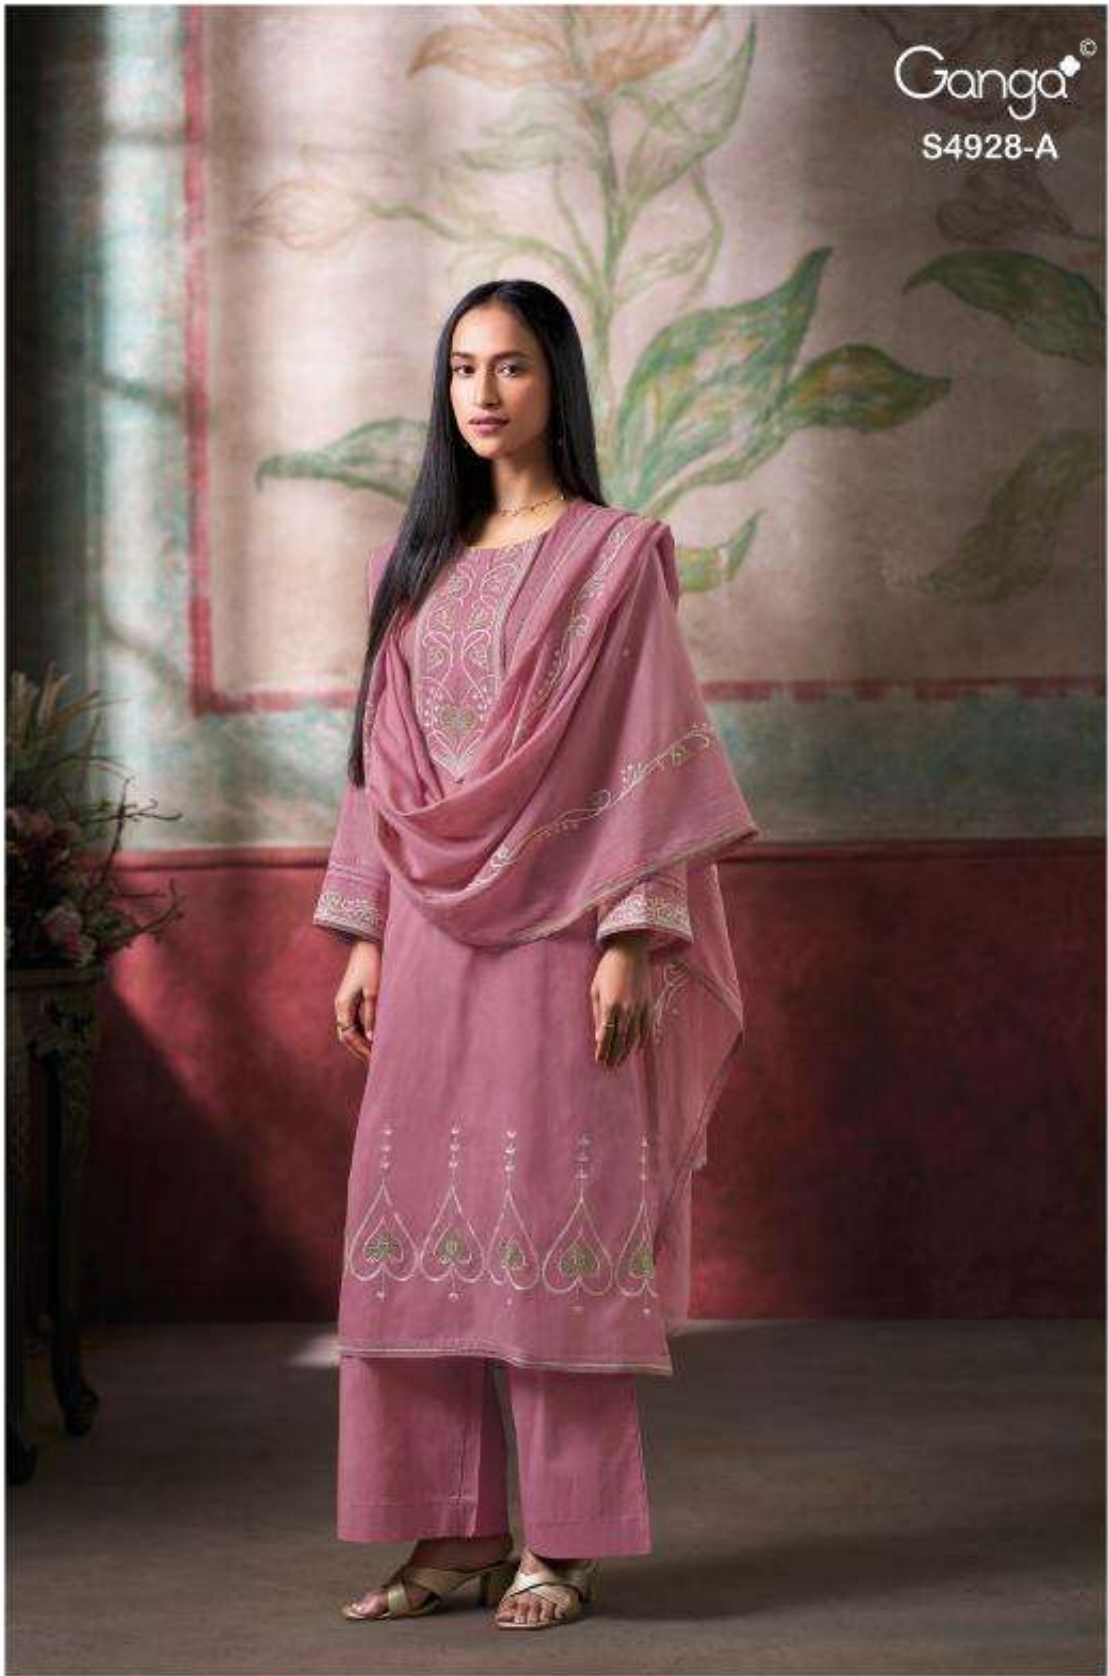

Ganga®
S4928-A