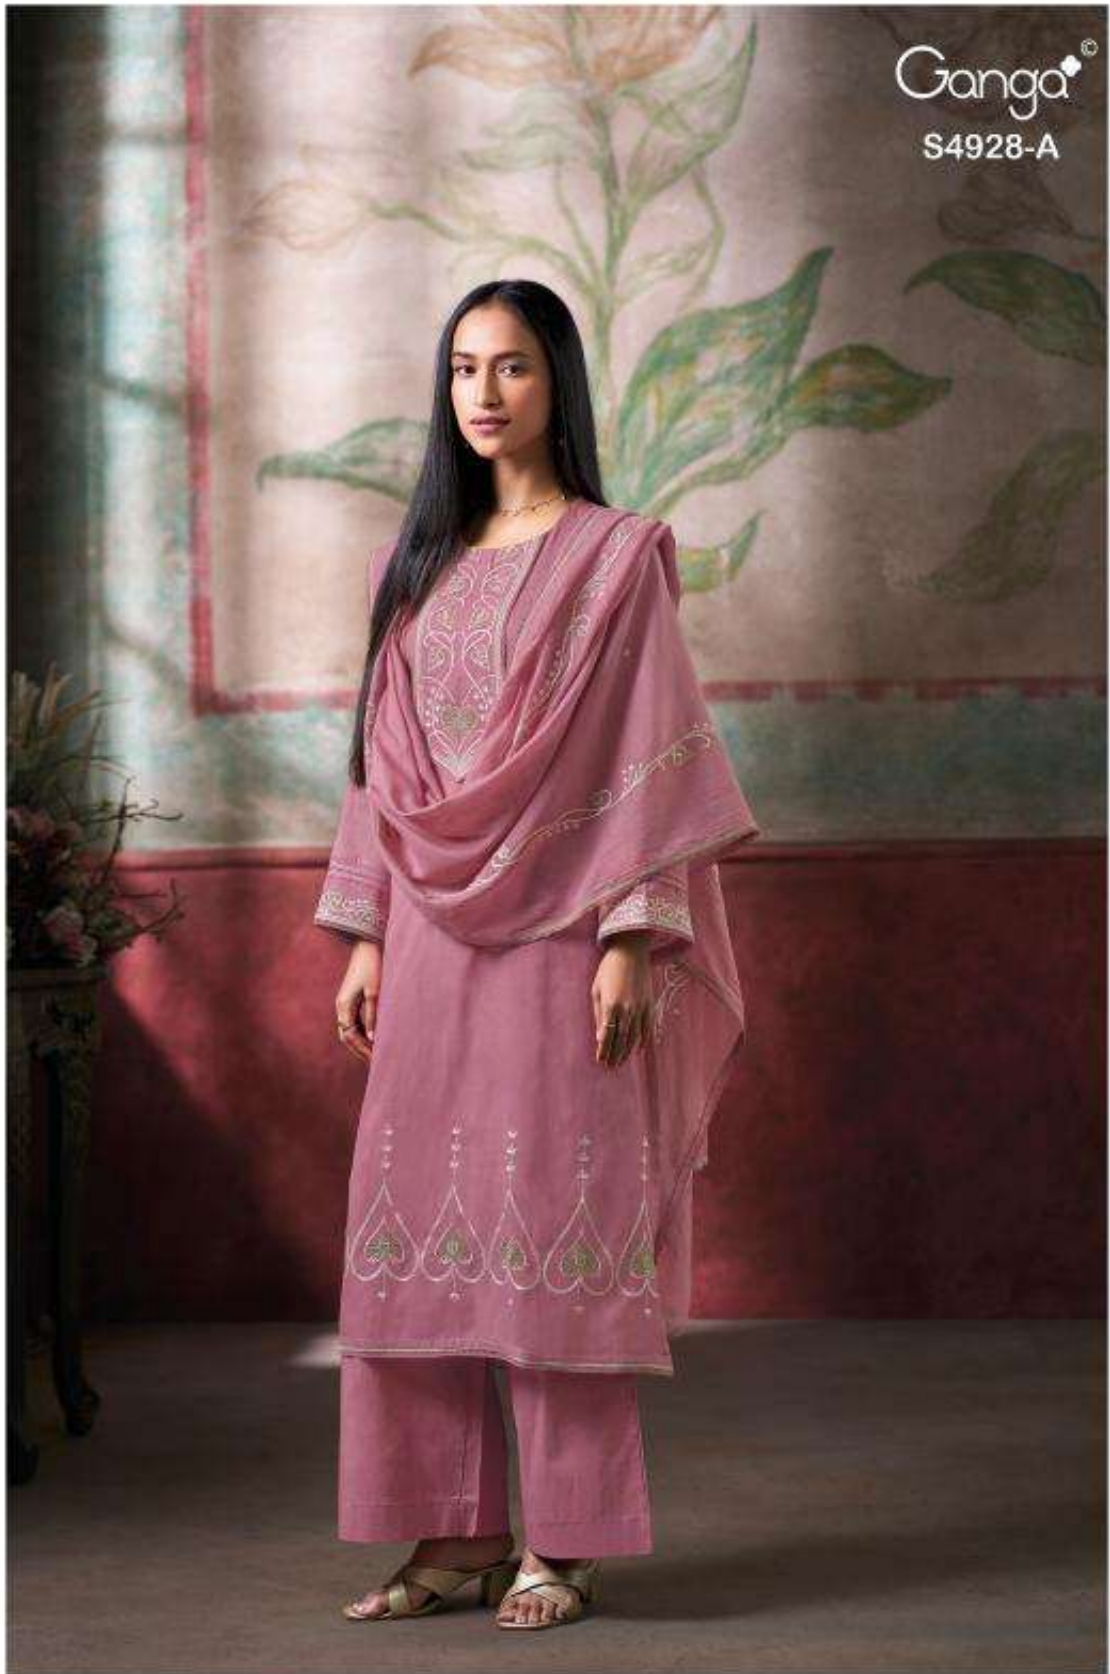

Ganga<sup>®</sup>  
S4928-A

Ciraa  
S4928

### ~TOP~

PREMIUM PURE BEMBERG MUL SOLID COLOR WITH EMBROIDERY, EMBROIDERY NECK & SLEEVES WITH CROCHET LACE ON DAMAN & SLEEVES.

### ~BOTTOM~

PREMIUM COTTON SOLID COLOR.