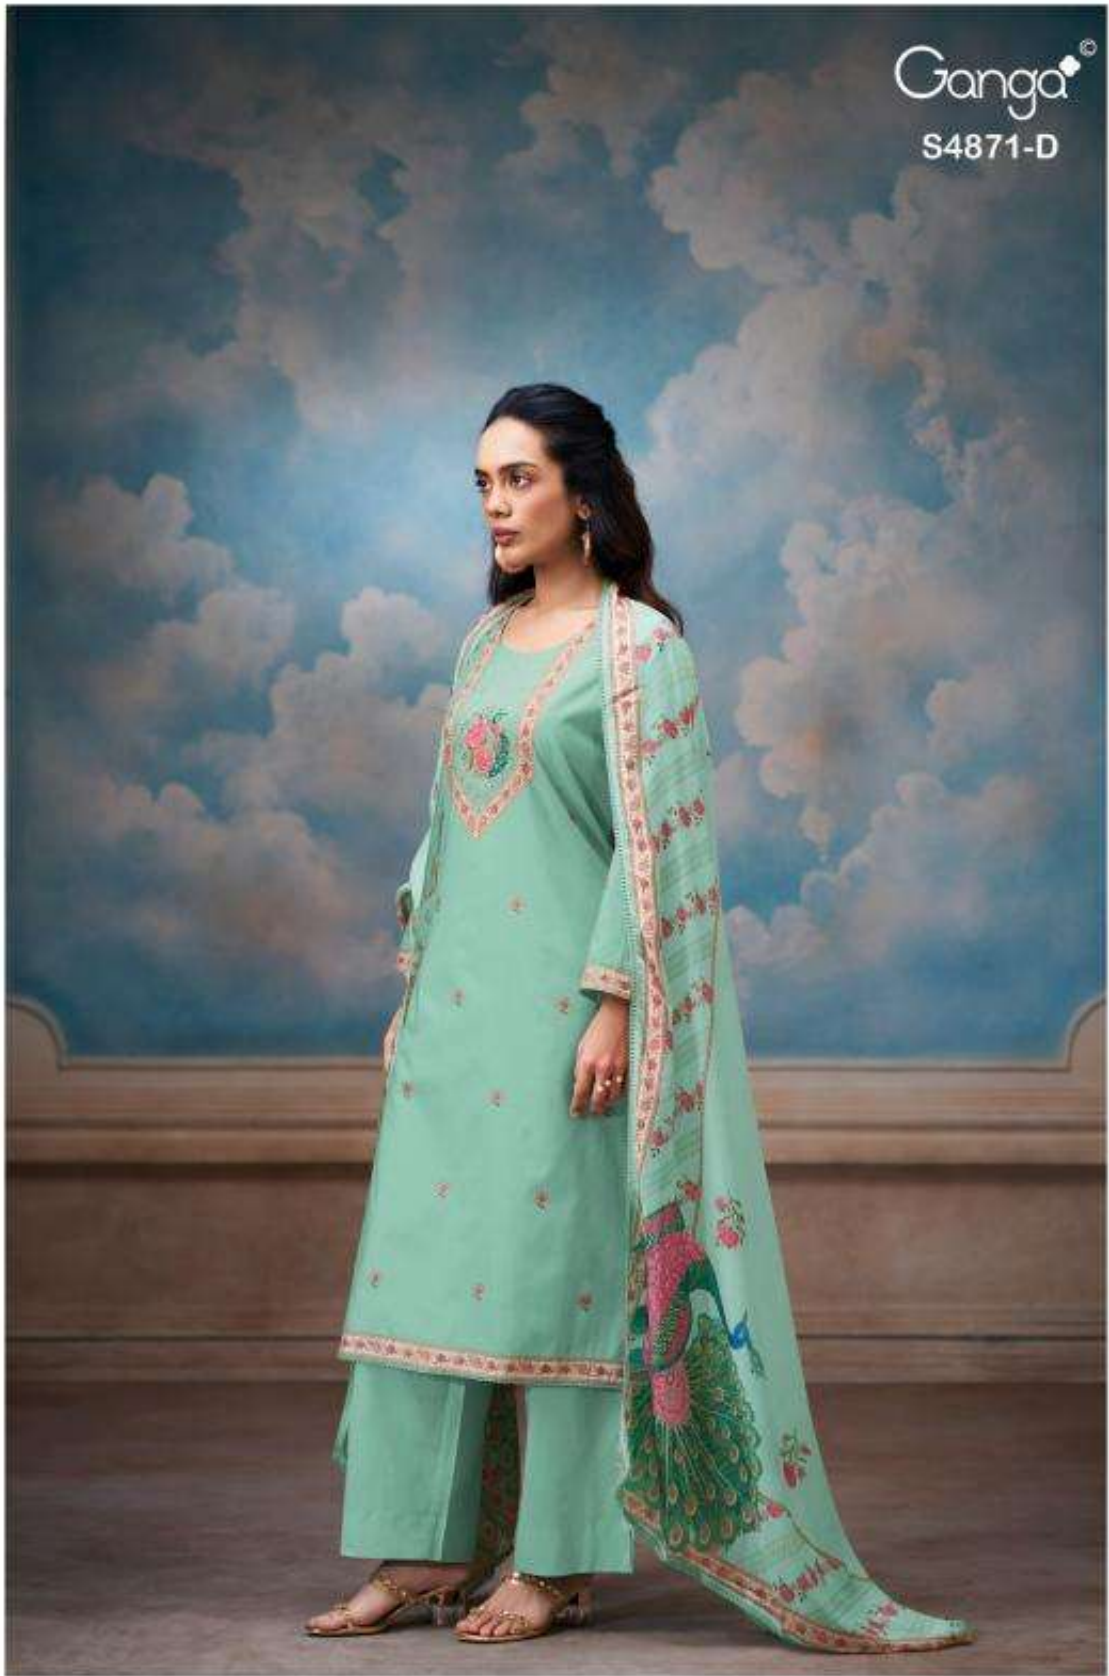

Ganga[®]
S4871-D

Ganga[®]
S4871-D

Ganga[®]
S4871-C

Ganga[®]
S4871-B

Ganga[®]
S4871-A

Ganga®

Ganga®
Pranati
S4871

Pranati
S4871

DESCRIPTION

~TOP~

PREMIUM COTTON PRINTED WITH HAND EMBROIDERY,
HAND WORK, SCHIFFLI EMBROIDERY LACE ON
DAMAN & SLEEVES.

~BOTTOM~

PREMIUM COTTON SOLID COLOR.

~DUPATTA~

PREMIUM PURE BEMBERG SILK LAWN PRINTED
WITH CROCHET LACE BORDER.