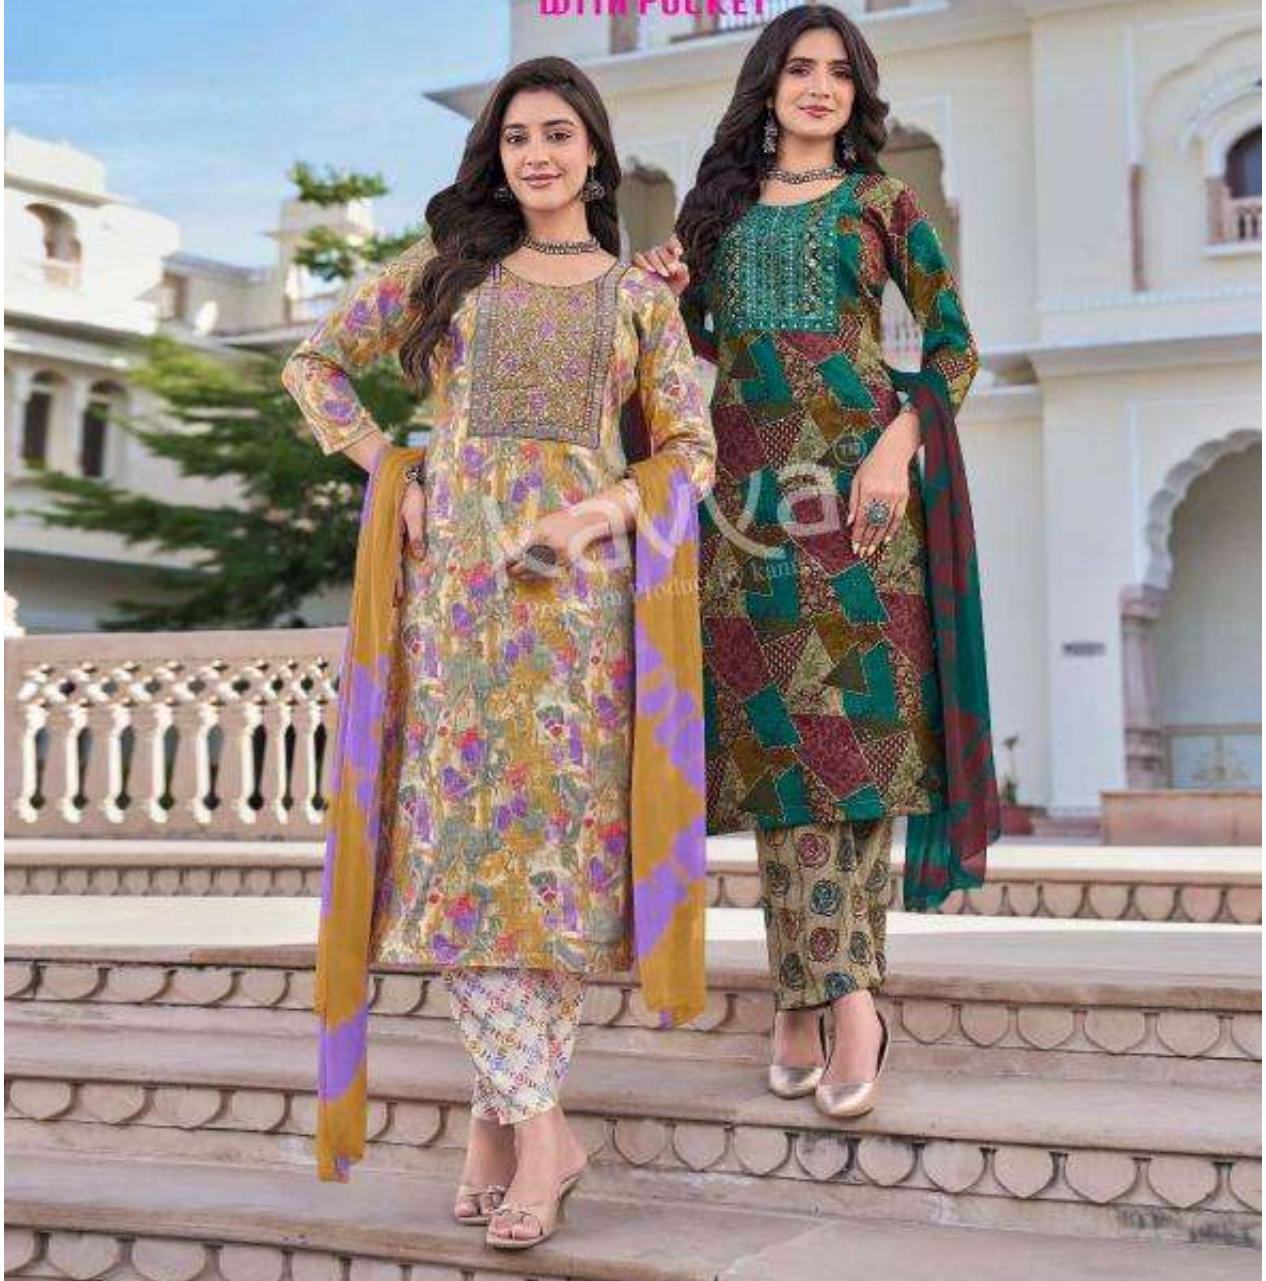

Kavya™

Premium Product by Kanika

Deepika

VOL-64
WITH POCKET