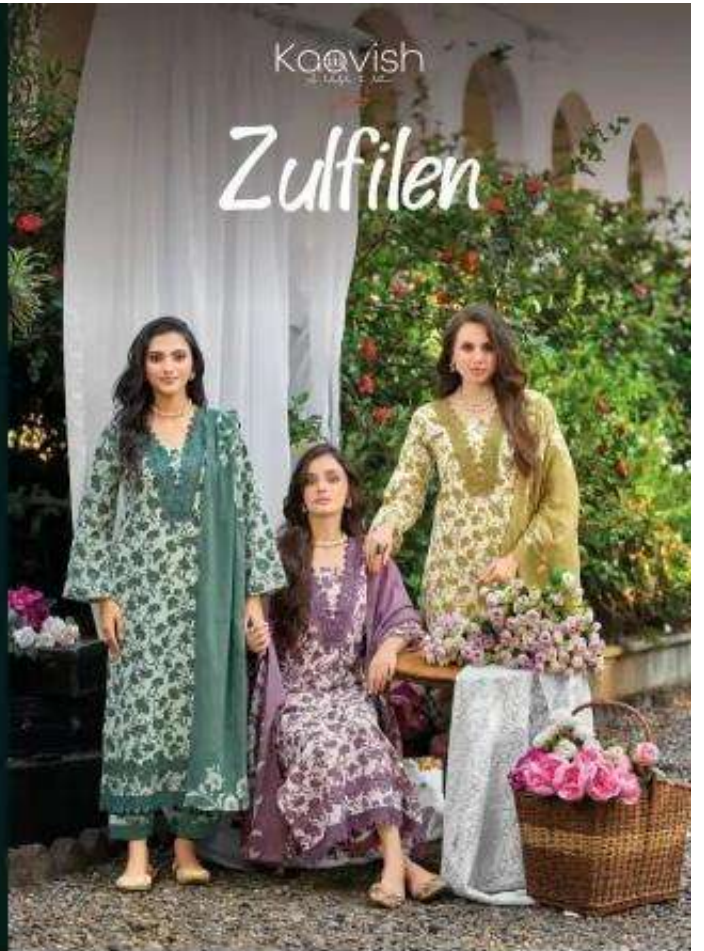

Kaavish
BY Umera & Co.

Zulfilen

FABRIC DETAIL

TOP

PURE LAWN COTTON DIGITAL PRINTING WITH
SHIFFLI LACES ON NECK & DAMAN WITH TASSELS

BOTTOM

PURE COTTON DYED WITH LACES

DUPATTA

PURE MUL-MUL COTTON DIGITAL PRINTING
WITH SCALPING EMBROIDERY WORK

Kaavish
BY Umera & Co.
L-336

COMPLIMENTARY COPY NOT FOR SALE

kaavish-zulfilen-lawn-cotton-salwar-suit