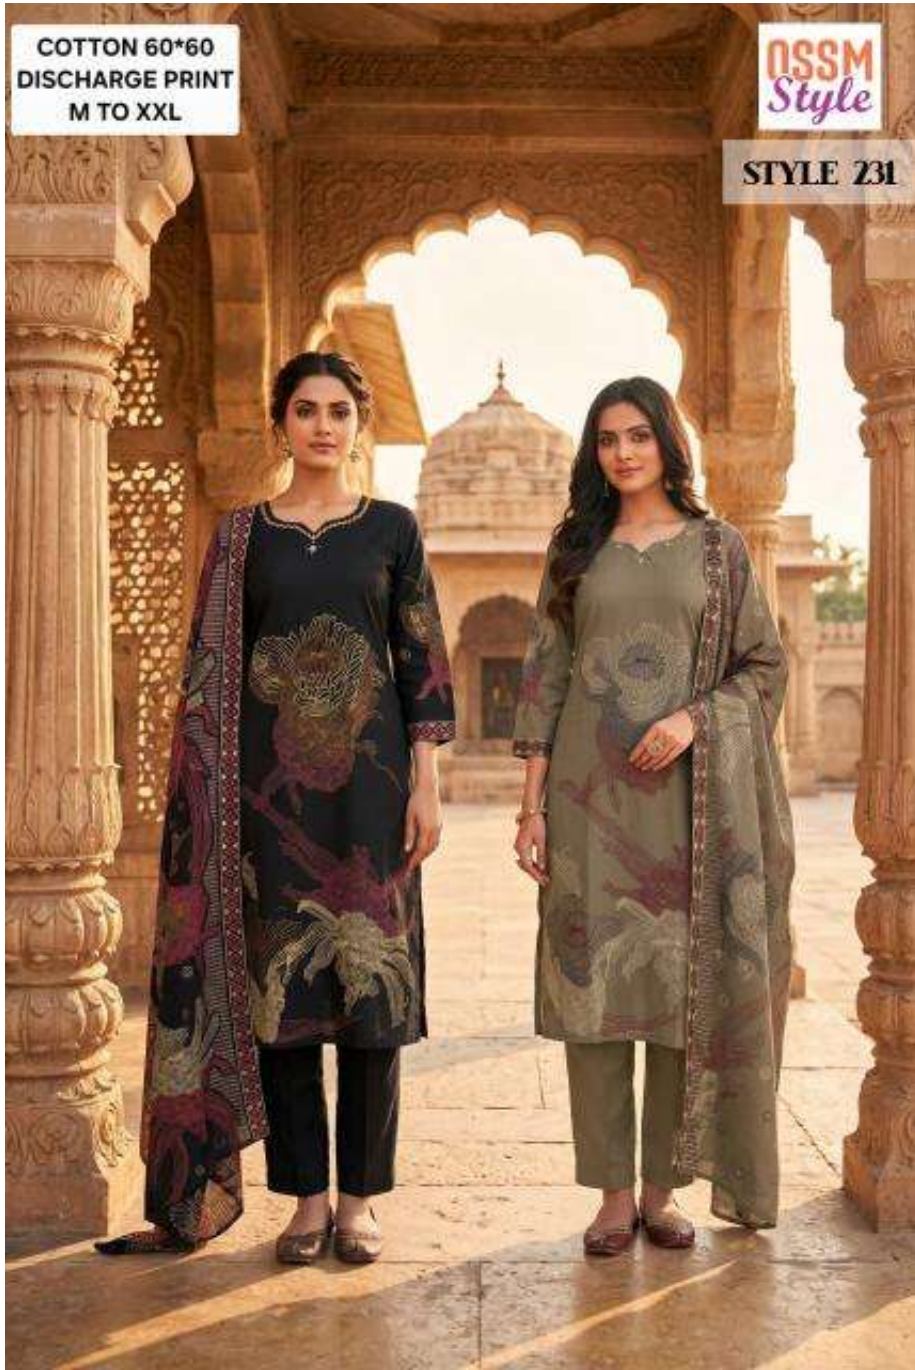

COTTON 60*60
DISCHARGE PRINT
M TO XXL

OSSM
Style

STYLE 231

COTTON 60*60
DISCHARGE PRINT
M TO XXL

OSSM
Style

STYLE 231