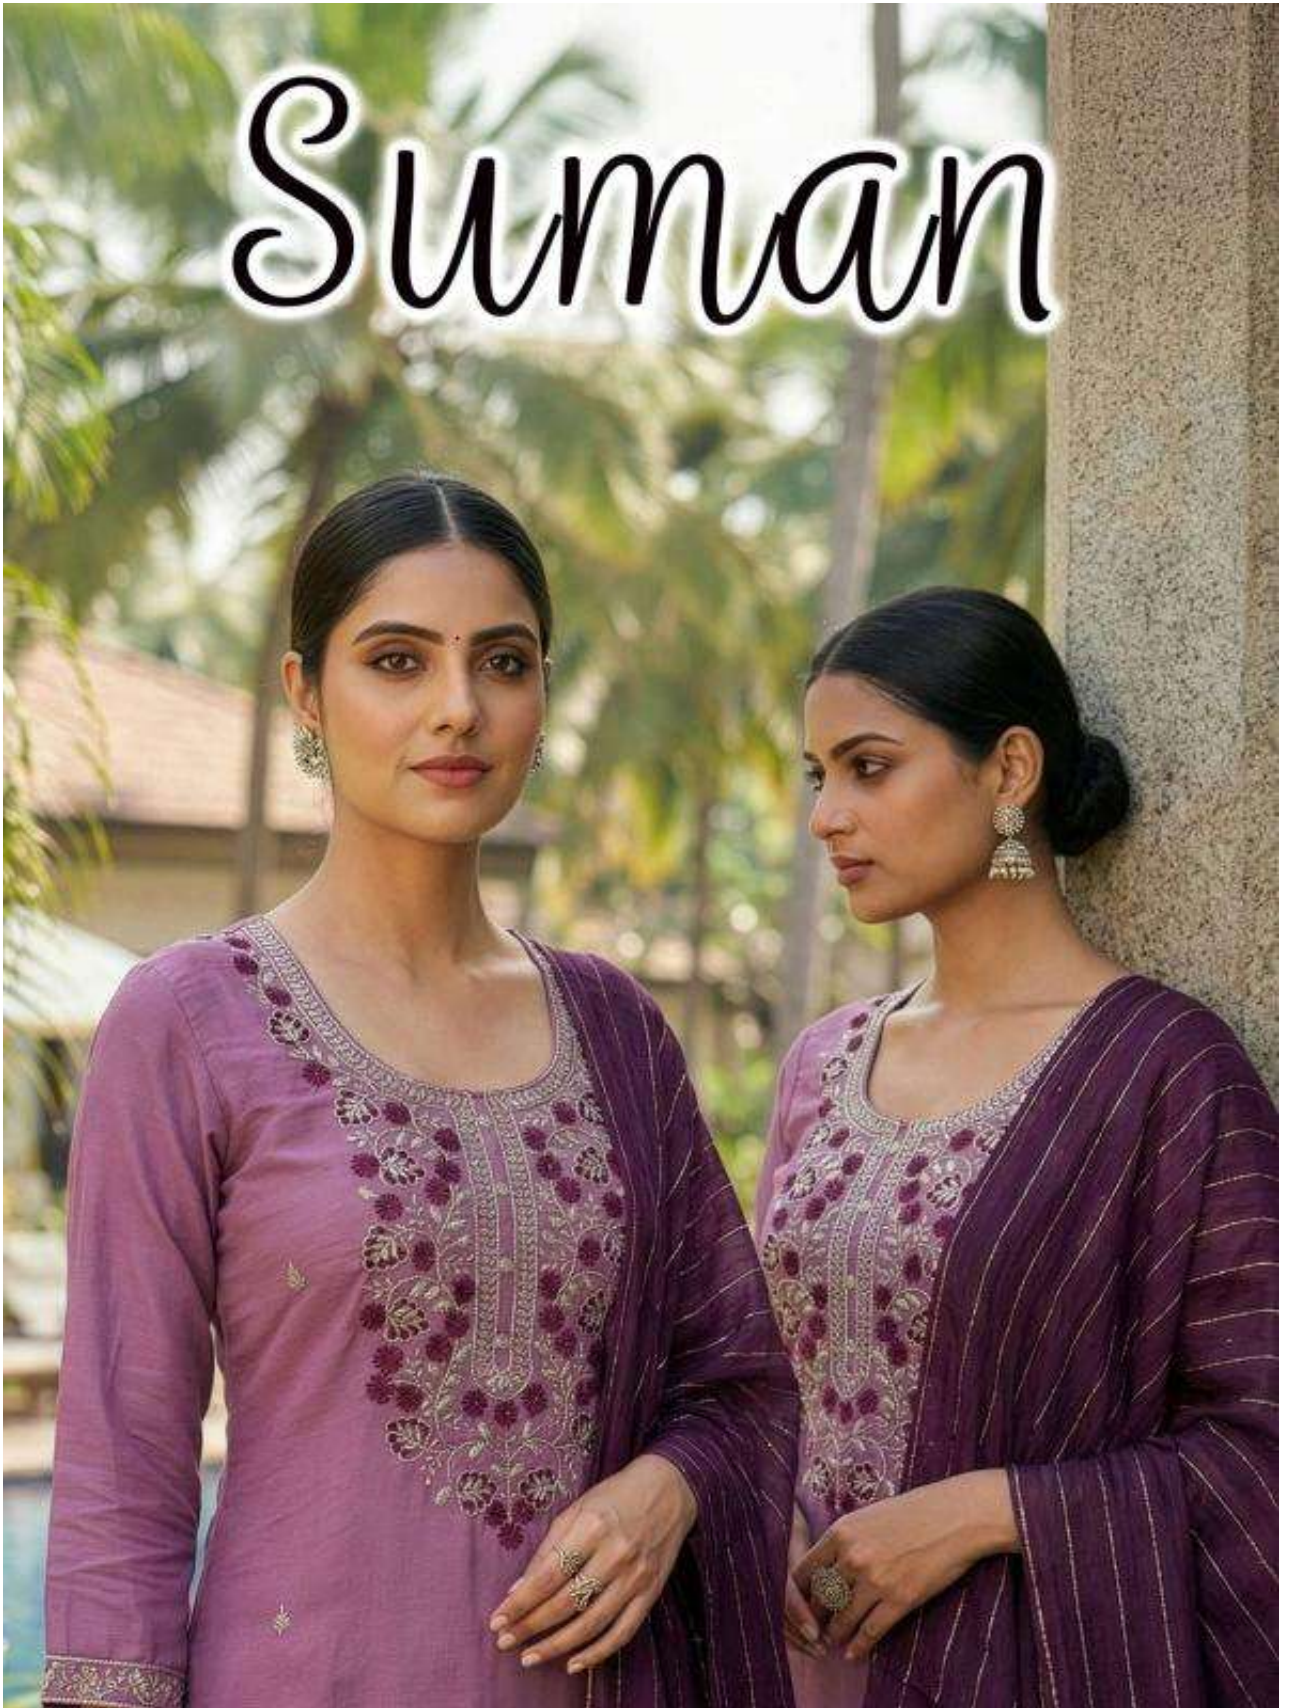

Suman

1003

Suman

1003

# Suman

Suman

1005

## ★ Details

- 👗 TOP - KURTI - HEAVY ROMAN SILK
- ✂️ STYLE - STRAIGHT CUT WITH PANAL DAMAN & SLEEVE WORK
- 👖 BOTTOM - PANT - HEAVY ROMAN SILK
- ✂️ STYLE - CONTRAST STRAIGHT PANT STYLE
- 🧣 DUPATTA - FANCY HEAVY DOBBY DUPPTA
- 📏 SIZES - L XL XXL 3XL
- 🖨️ PRINTS - 08
- 👉 THREE PIECE SET