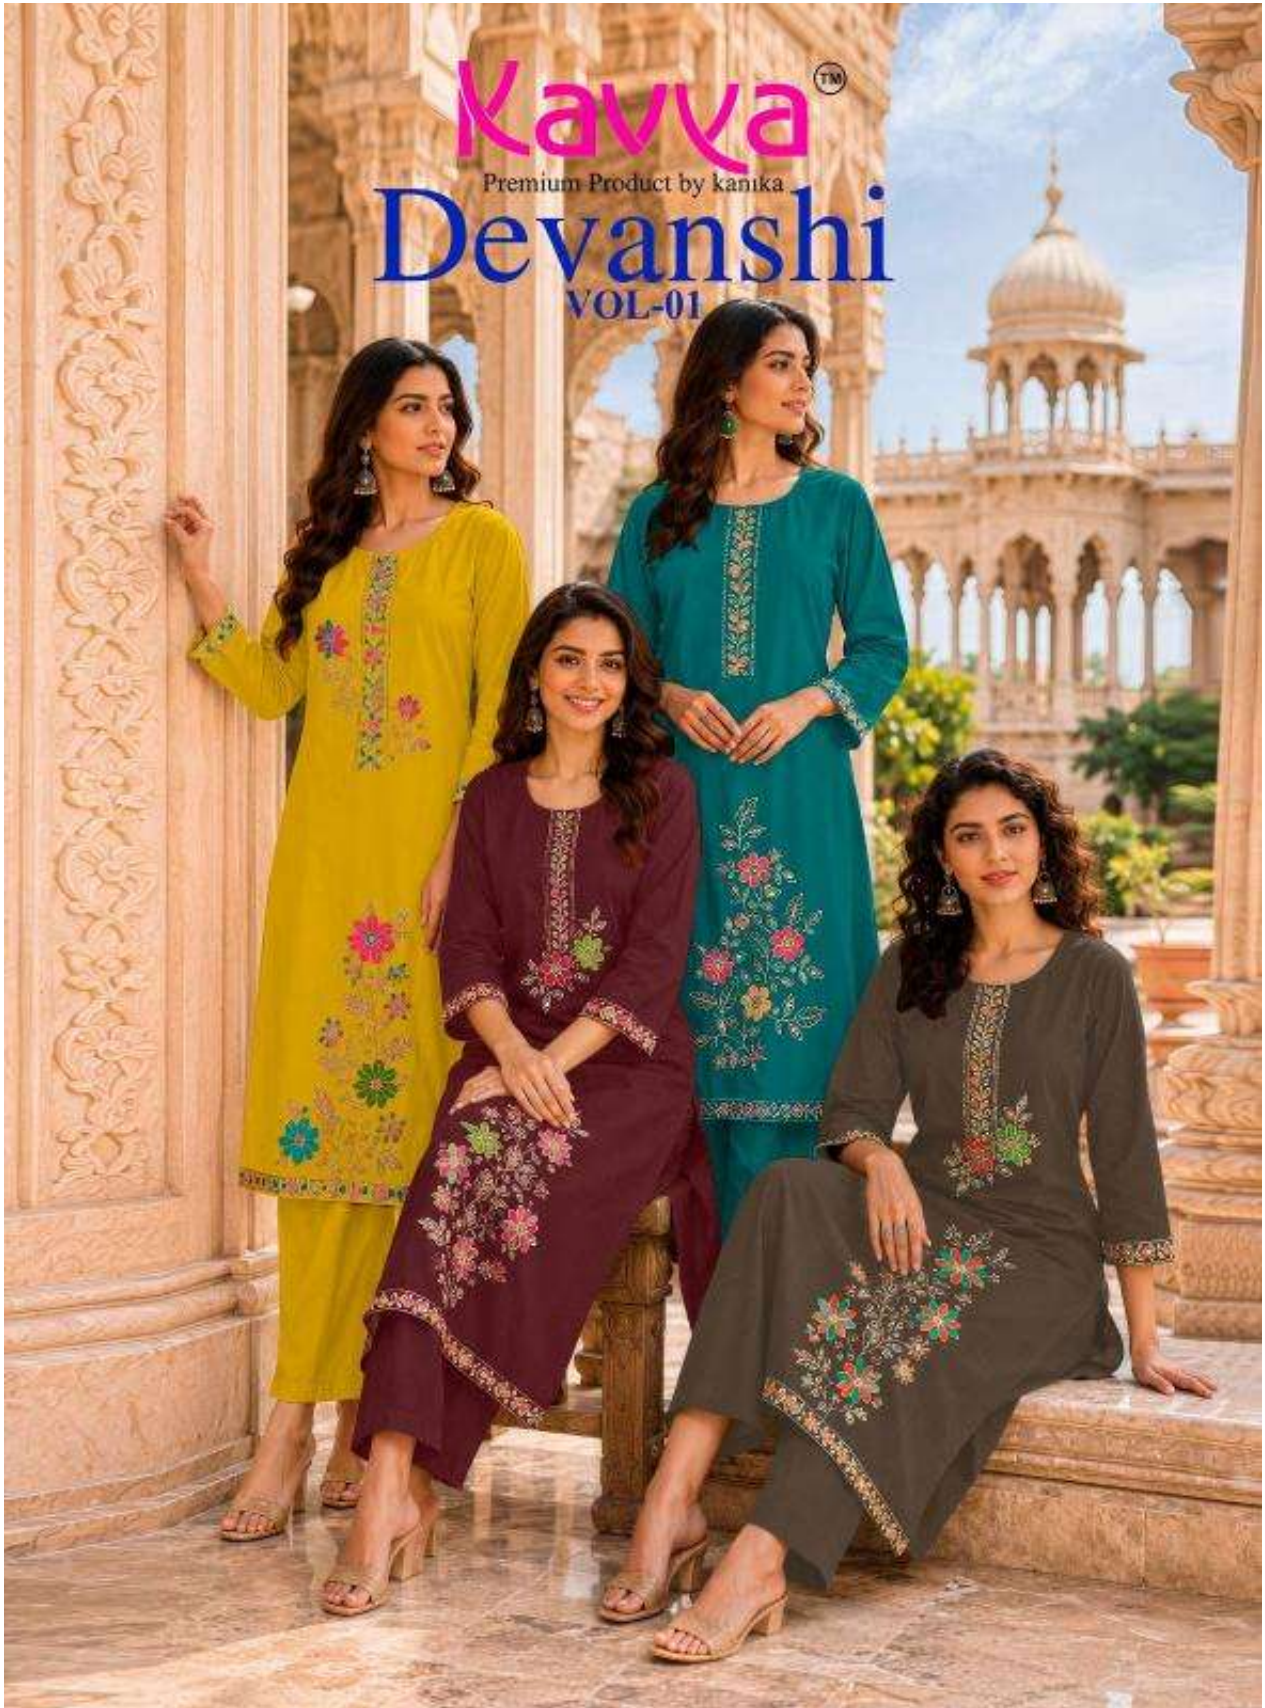

Kavya™
Premium Product by Kanika
Devanshi
VOL-01