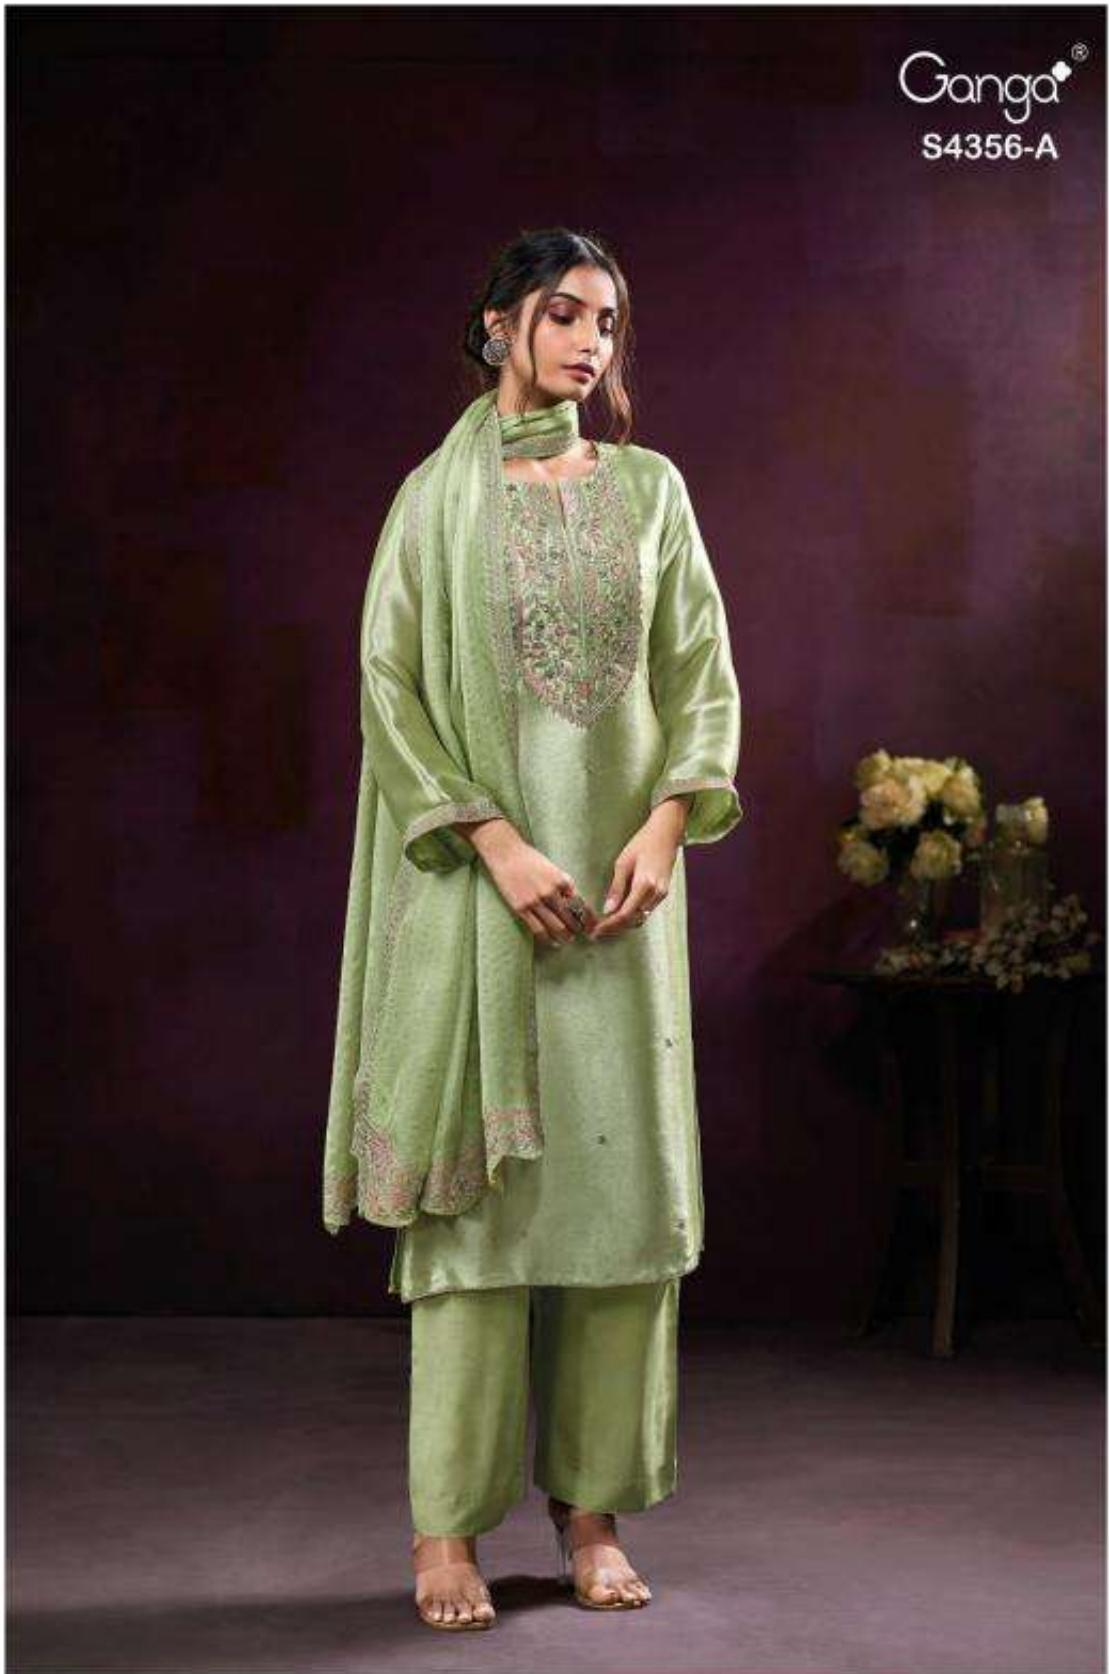

Ganga®
S4356-C

Ganga®
S4356-C

Ganga®
S4356-B

Ganga®
S4356-A

Ganga®

Ganga®
Tveya
S4356

Tveya
S4356

DESCRIPTION

~TOP~

PREMIUM PURE BEMBERG SILK JACQUARD SOLID COLOR WITH EMBROIDERY, HAND WORK, EMBROIDERY LACE WITH JARI LACE ON DAMAN & SLEEVES.

~BOTTOM~

PREMIUM PURE VISCOSE SILK SOLID COLOR.

~DUPATTA~

PREMIUM PURE ORGANZA SILK JACQUARD SOLID COLOR WITH EMBROIDERY LACE BORDER.