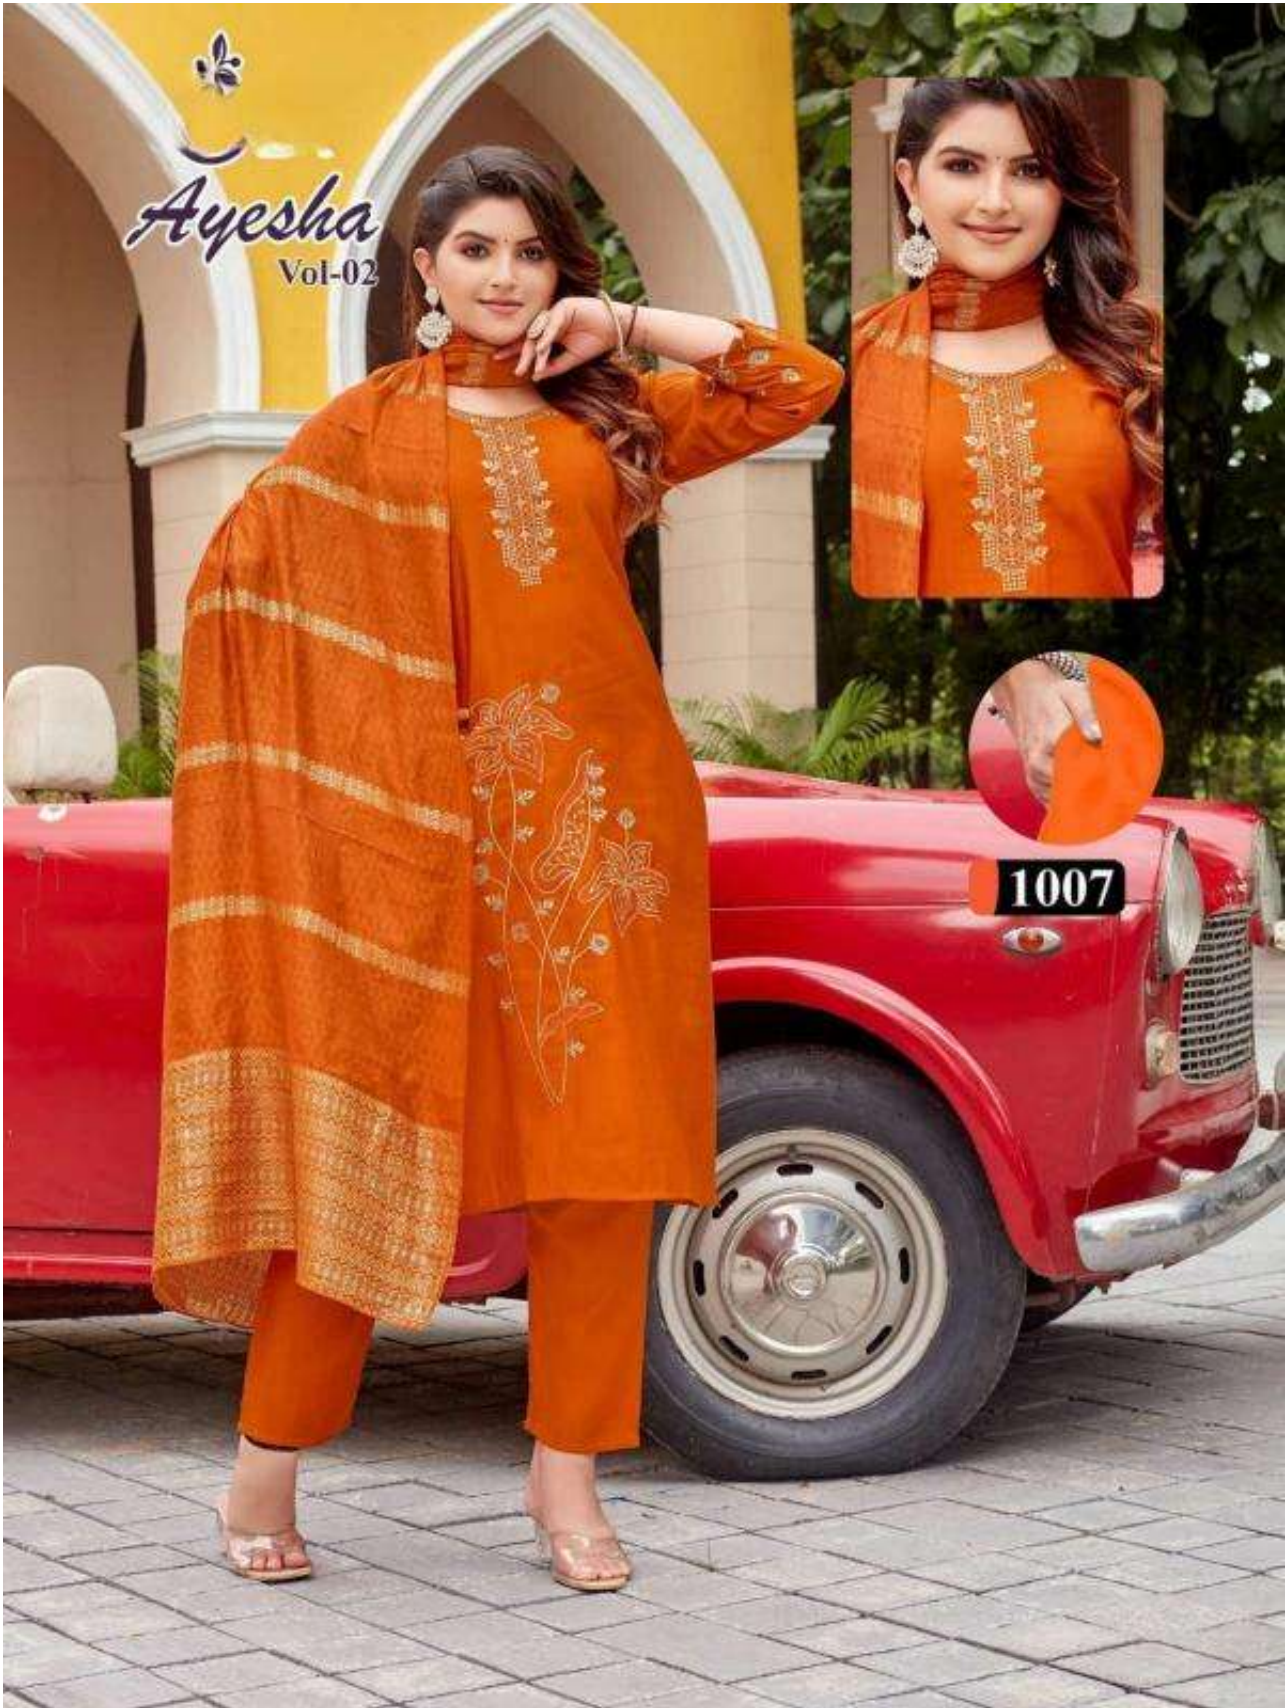

*Ayesha*  
Vol-02

1007

*Ayesha*  
Vol-02

1007

# Ayesha

Vol-02

TYPE - HEAVY VARTICAN KURTI PANT DUPPATA  
 TOP - HEAVY VARTICAN SILK WITH ELEGANT SLEEVE AND PANAL WORK  
 BOTTOM - HEAVY VARTICAN SILK WITH POCKET  
 DUPPATA - DOBBY CHANDERI SEQUENCE  
 SIZE - M-5XL

# Ayesha

Vol-02

TYPE - HEAVY VARTICAN KURTI PANT DUPPATTA  
TOP - HEAVY VARTICAN SILK WITH WITH ELEGANT  
SLEEVE AND PANAL WORK  
BOTTOM - HEAVY VARTICAN SILK WITH POCKET  
DUPPATTA - DOBBY CHANDER SEQUENCE  
SIZE - M-5XL