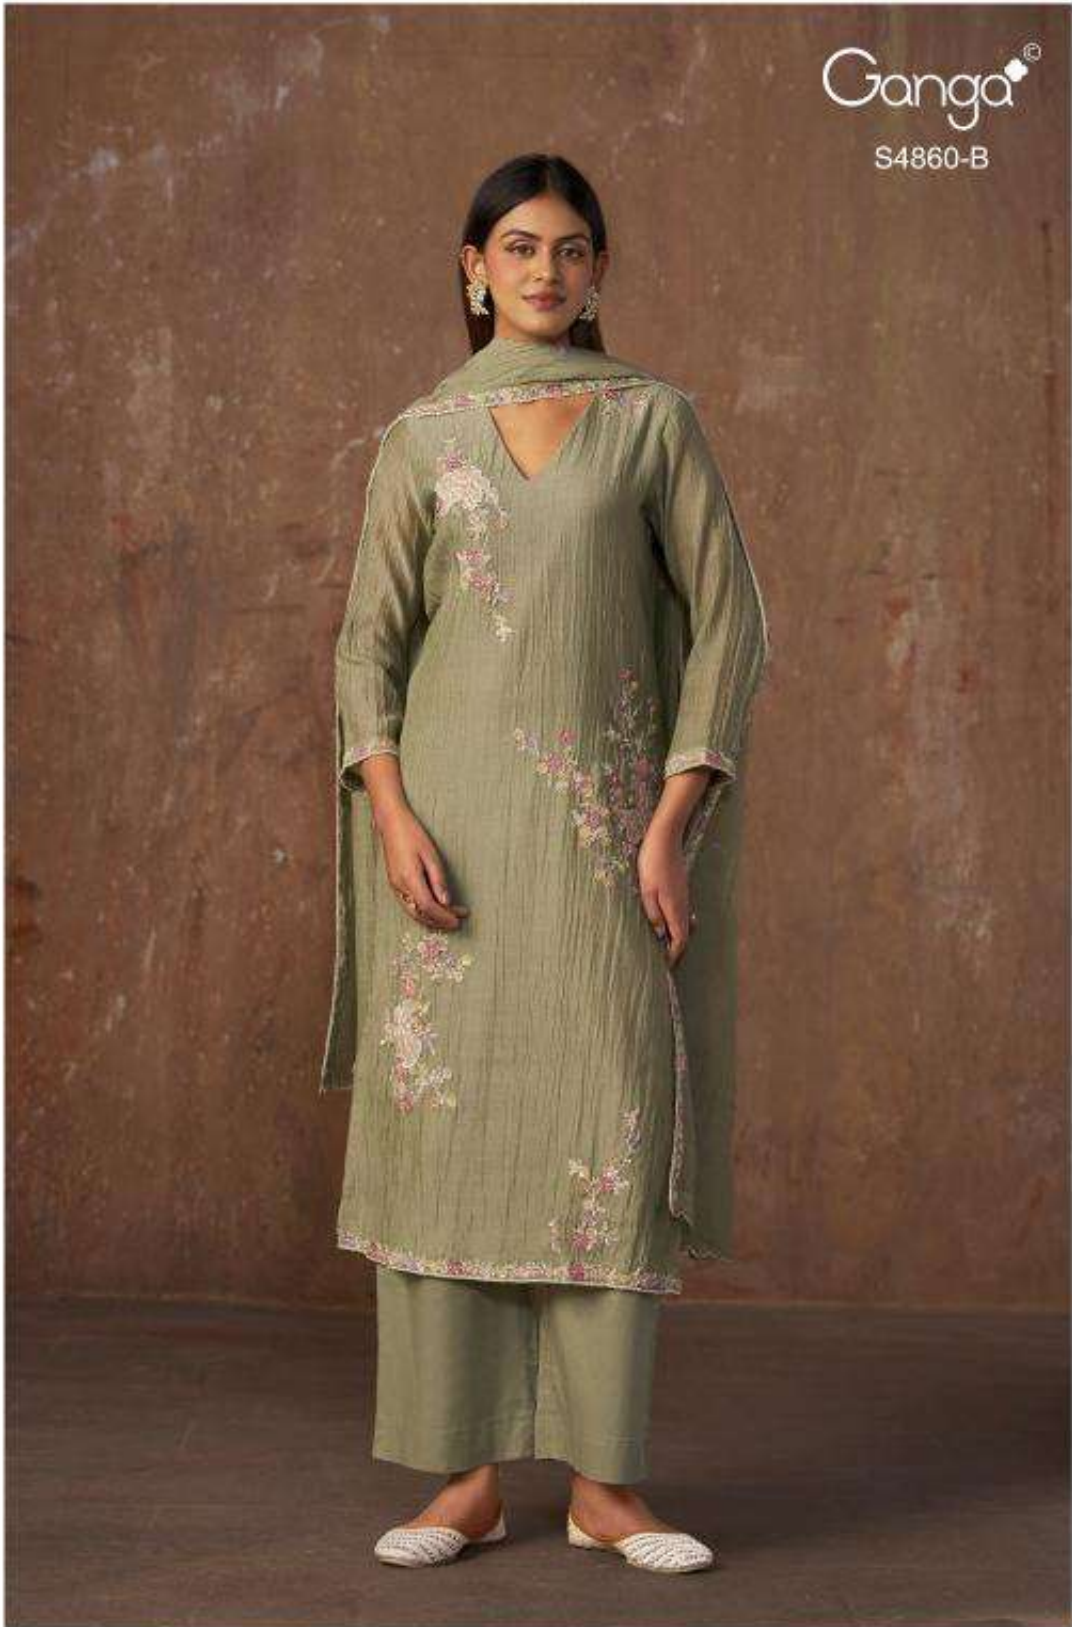

Ganga®

S4860-B