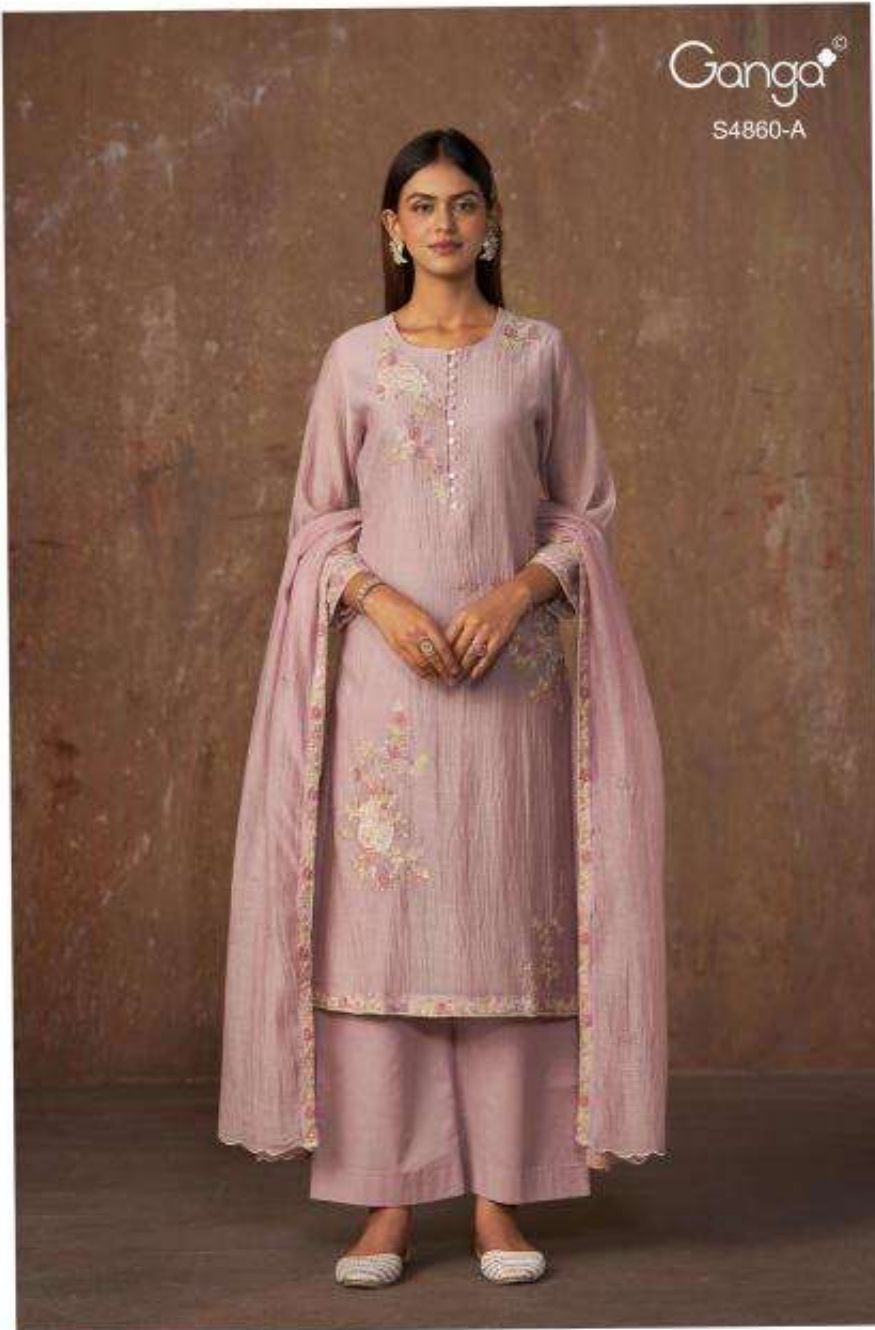

Ganga®
S4860-A