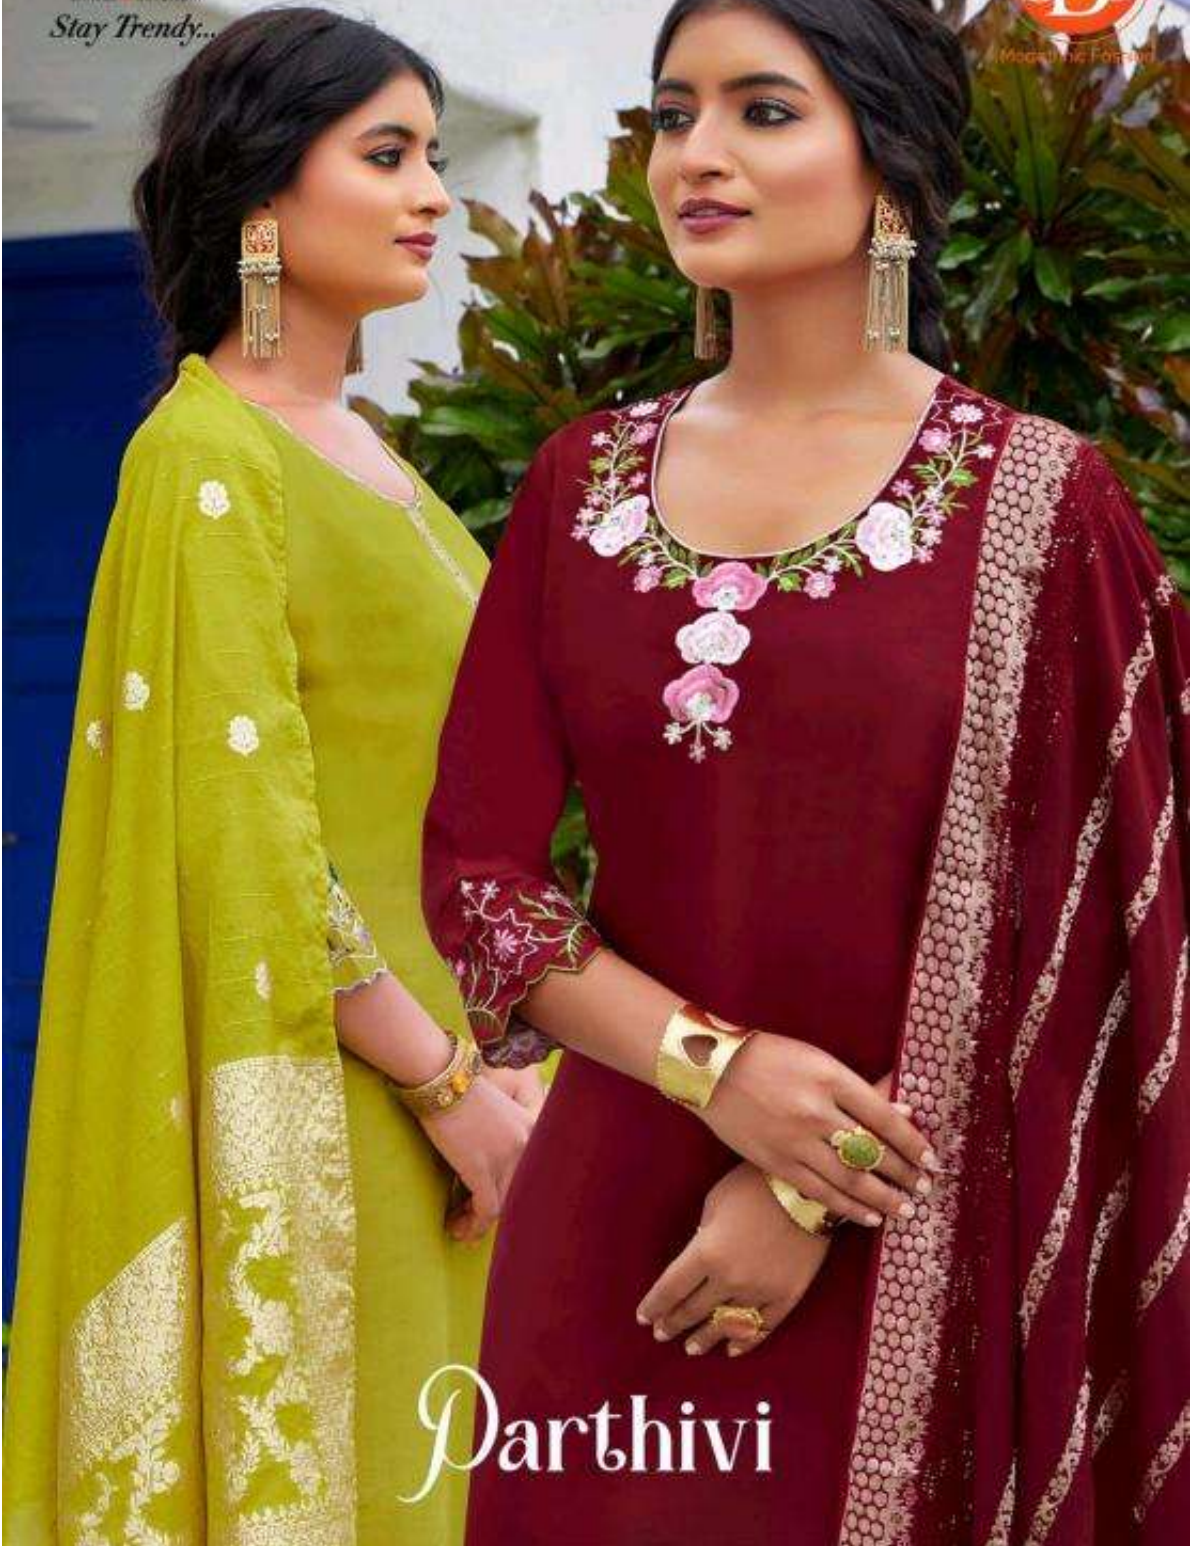

A classic look for a timeless soul

S 6040

A classic look for a timeless soul

S 6041

SUBHASH
SAREES & BEYOND
Stay Trendy...

Mood: In Fashion

Darthivi

S 6040