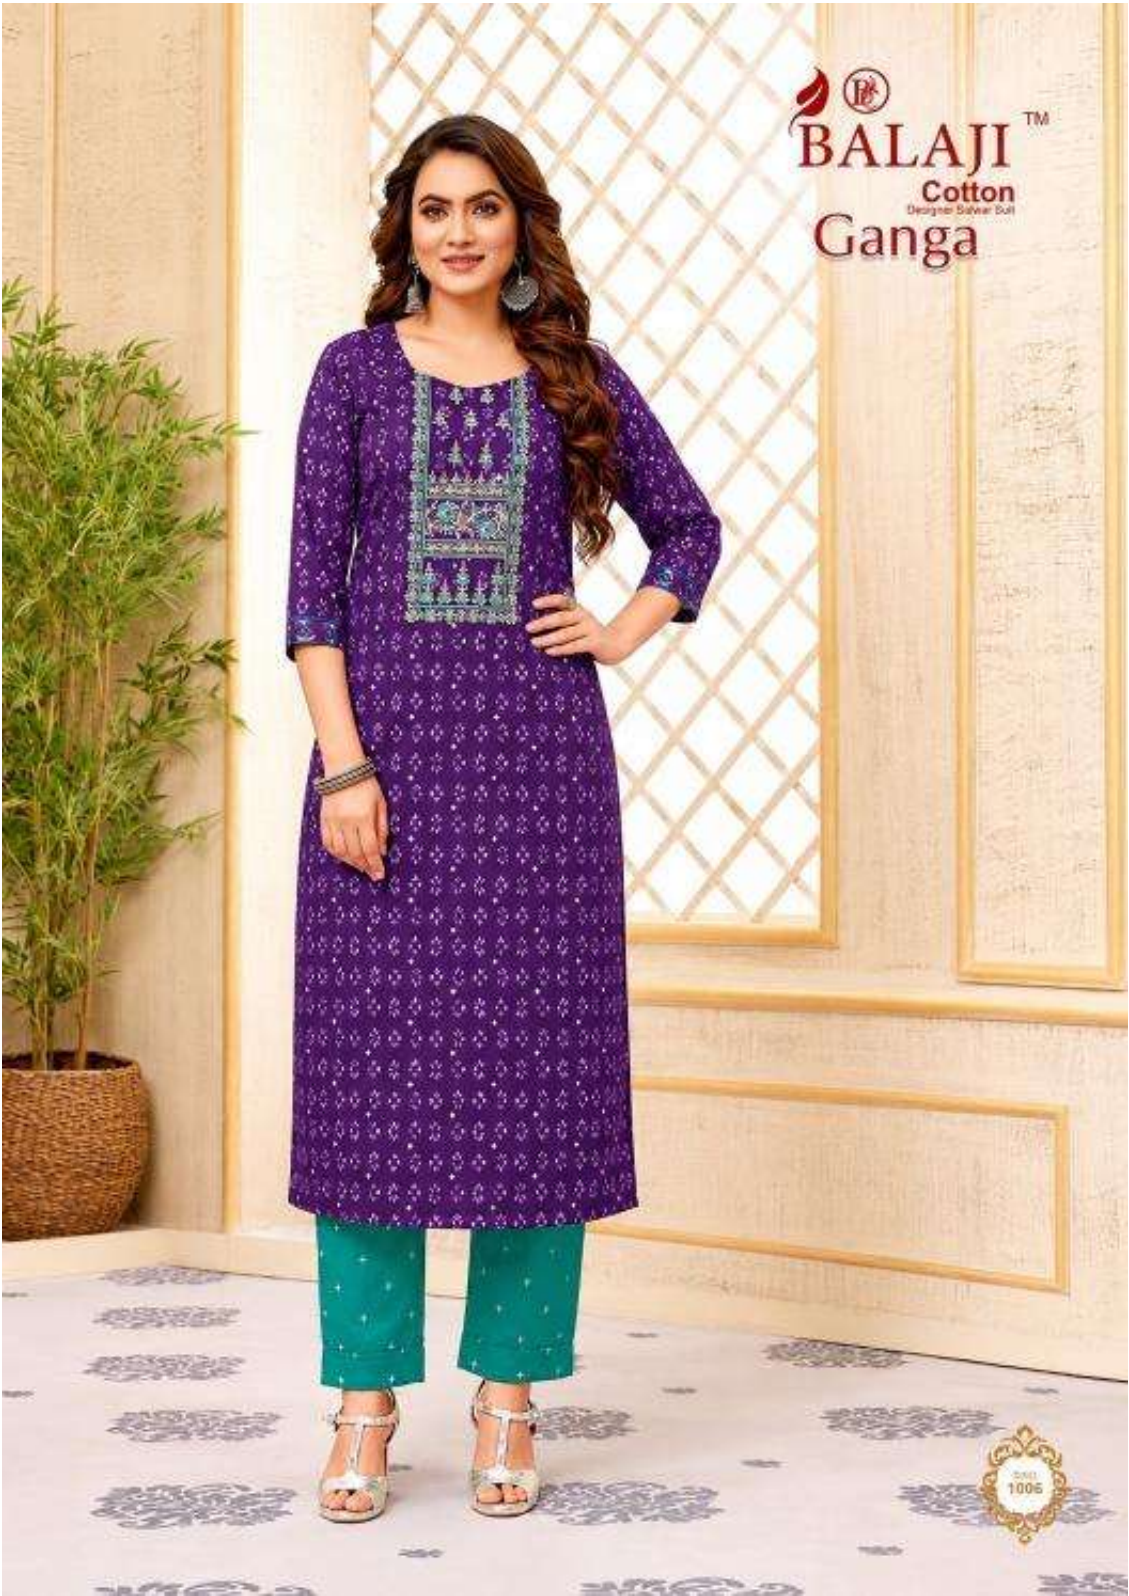

 **BALAJI**™  
Cotton  
Designer Salwar Suit  
**Ganga**

DESIGN  
1012

 **BALAJI**™  
Cotton  
Designer Salwar Suit  
**Ganga**

1012

  
**BALAJI**<sup>TM</sup>  
Cotton  
Designer Saree Set  
**Ganga**

1001

 **BALAJI**™  
Cotton  
Designer Sareer Set  
**Ganga**

 **BALAJI**™  
Cotton  
Designer Salwar Kuit  
**Ganga**

1005

 **BALAJI**™  
Cotton  
Designer Cotton Suits  
**Ganga**

 **BALAJI**™  
Cotton  
Designer Salwar Suit  
**Ganga**