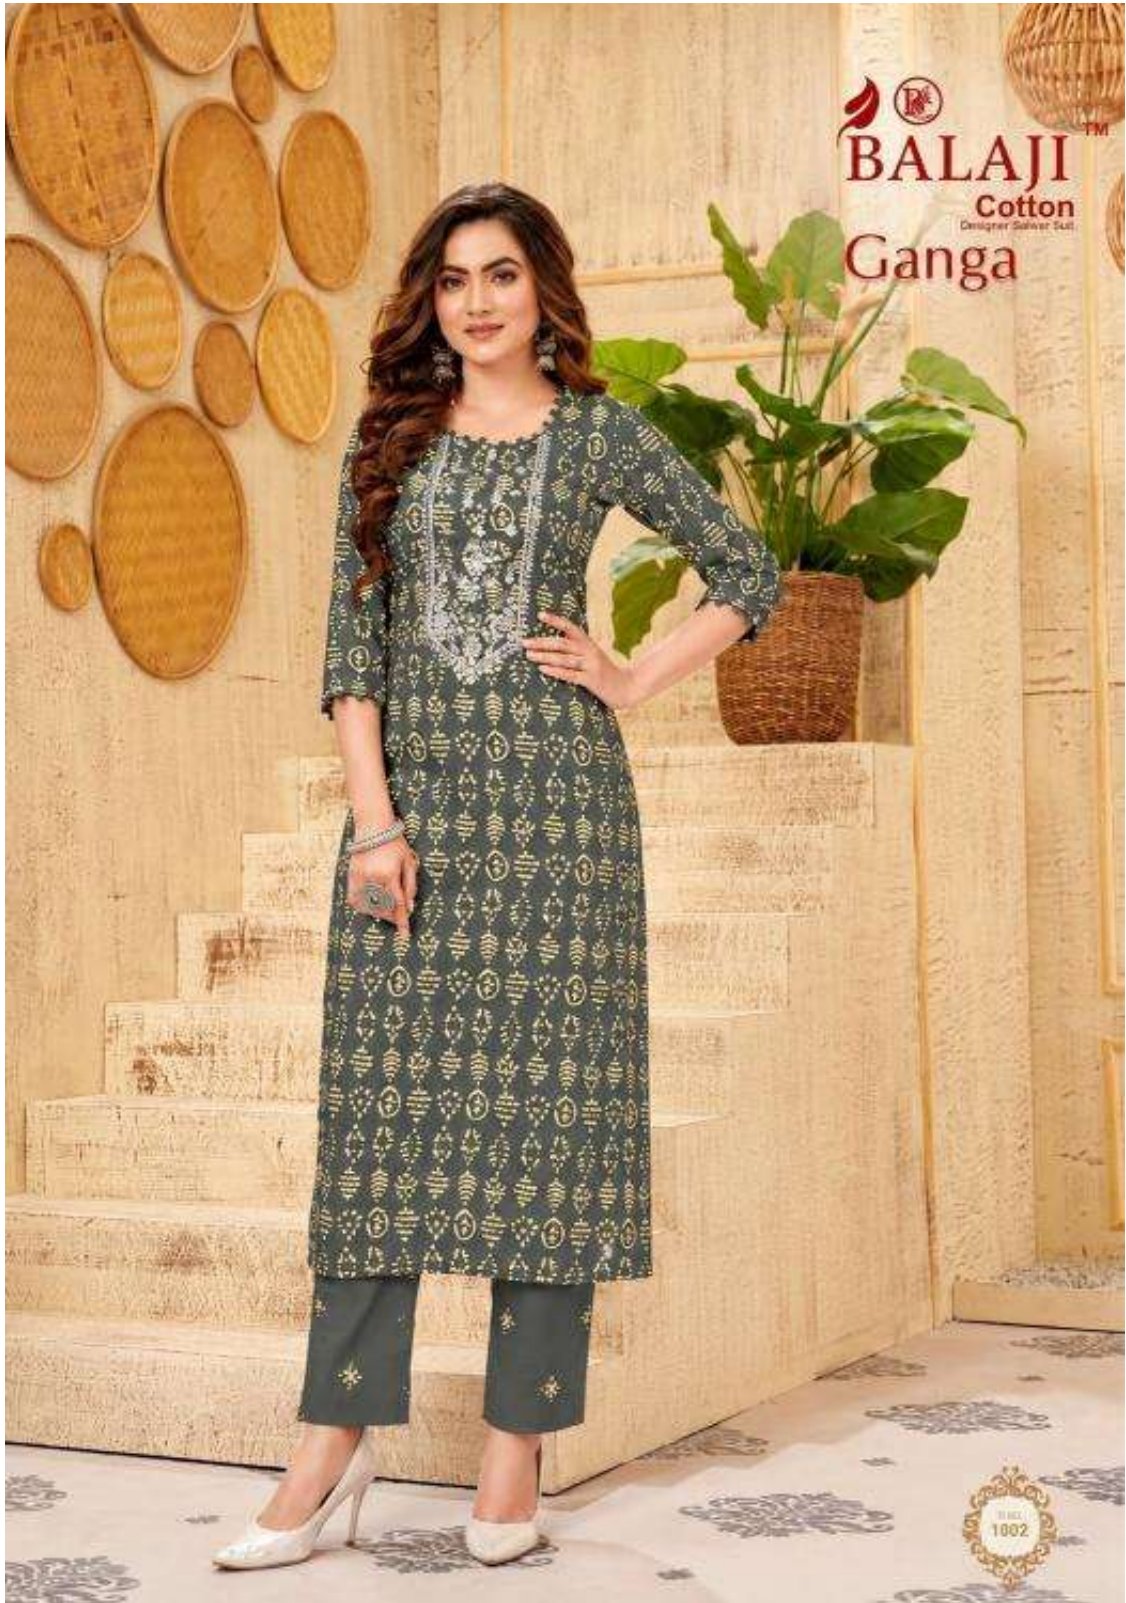

 **BALAJI**™  
Cotton  
Designer Salwar Suit  
**Ganga**

DESIGN  
1012

 **BALAJI**™  
Cotton  
Designer Salwar Suit  
**Ganga**

1012

  
**BALAJI**<sup>TM</sup>  
Cotton  
Designer Saree Set  
**Ganga**

1001

 **BALAJI**™  
Cotton  
Designer Sareer Set  
**Ganga**

 **BALAJI**™  
Cotton  
Designer Salwar Kuit  
**Ganga**

1005

 **BALAJI**™  
Cotton  
Designer Cotton Suits  
**Ganga**

 **BALAJI**™  
Cotton  
Designer Salwar Suit  
**Ganga**