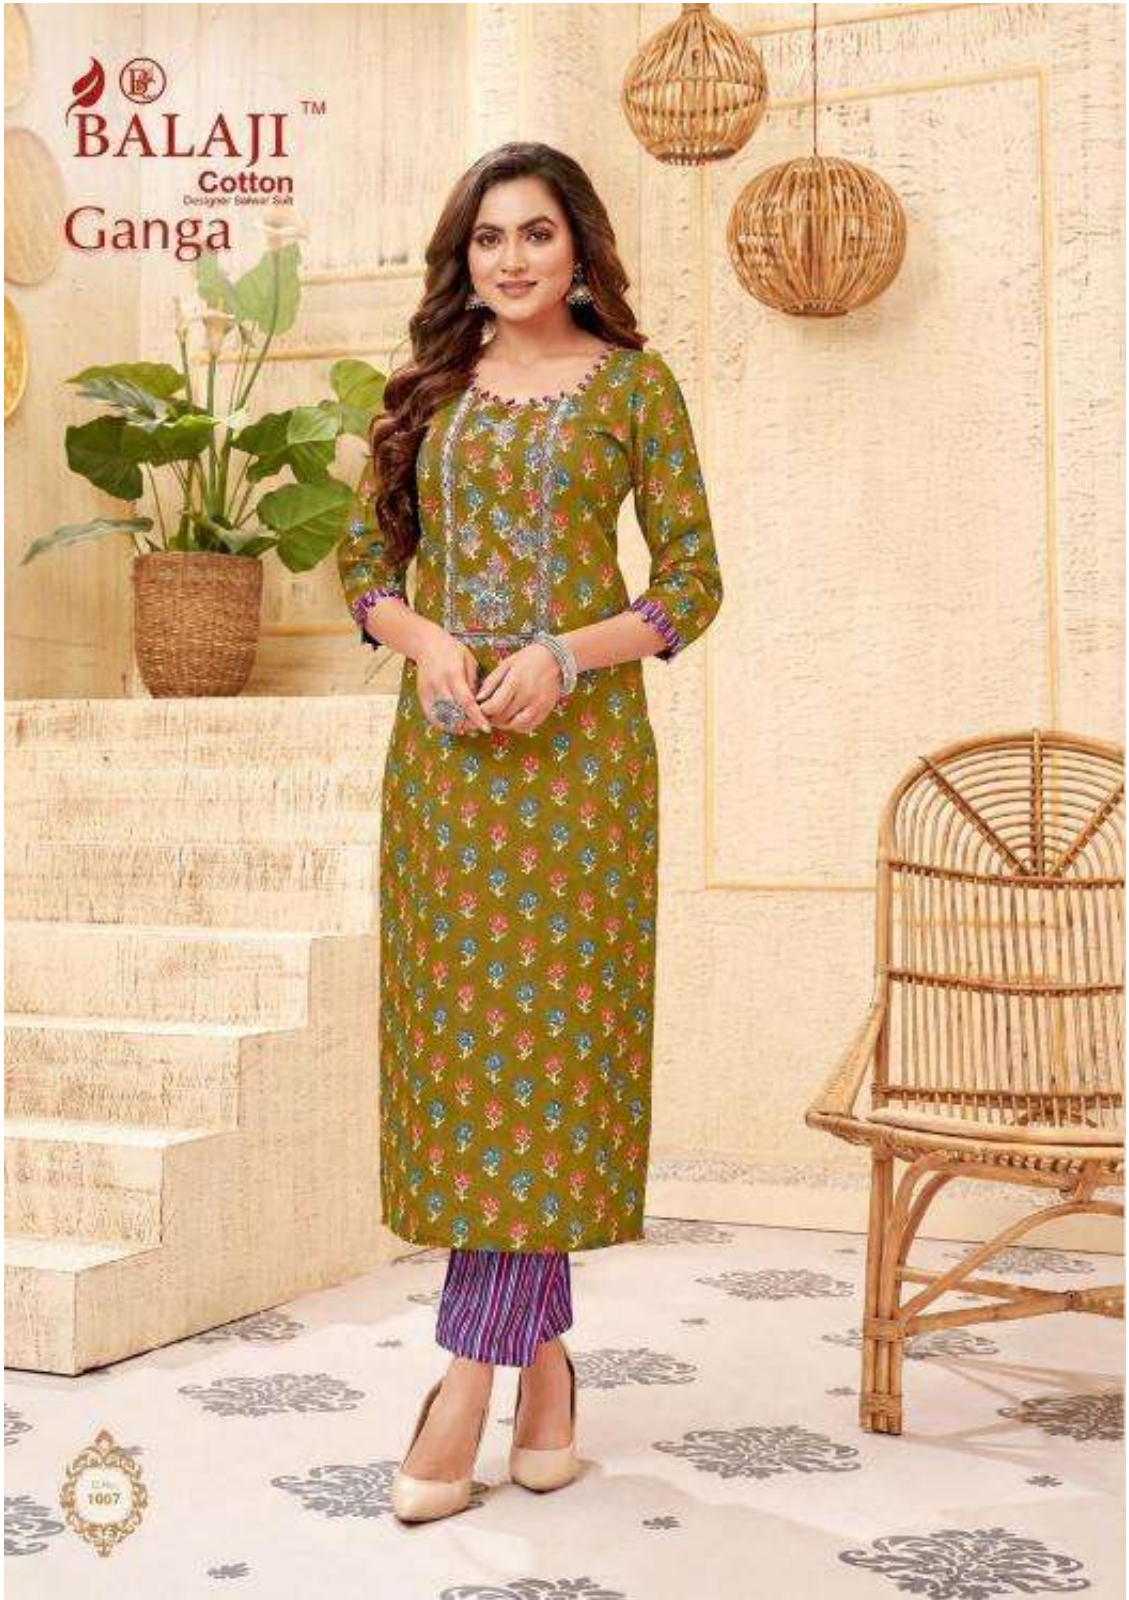

BALAJI™
Cotton
Designer Salwar Suit
Ganga