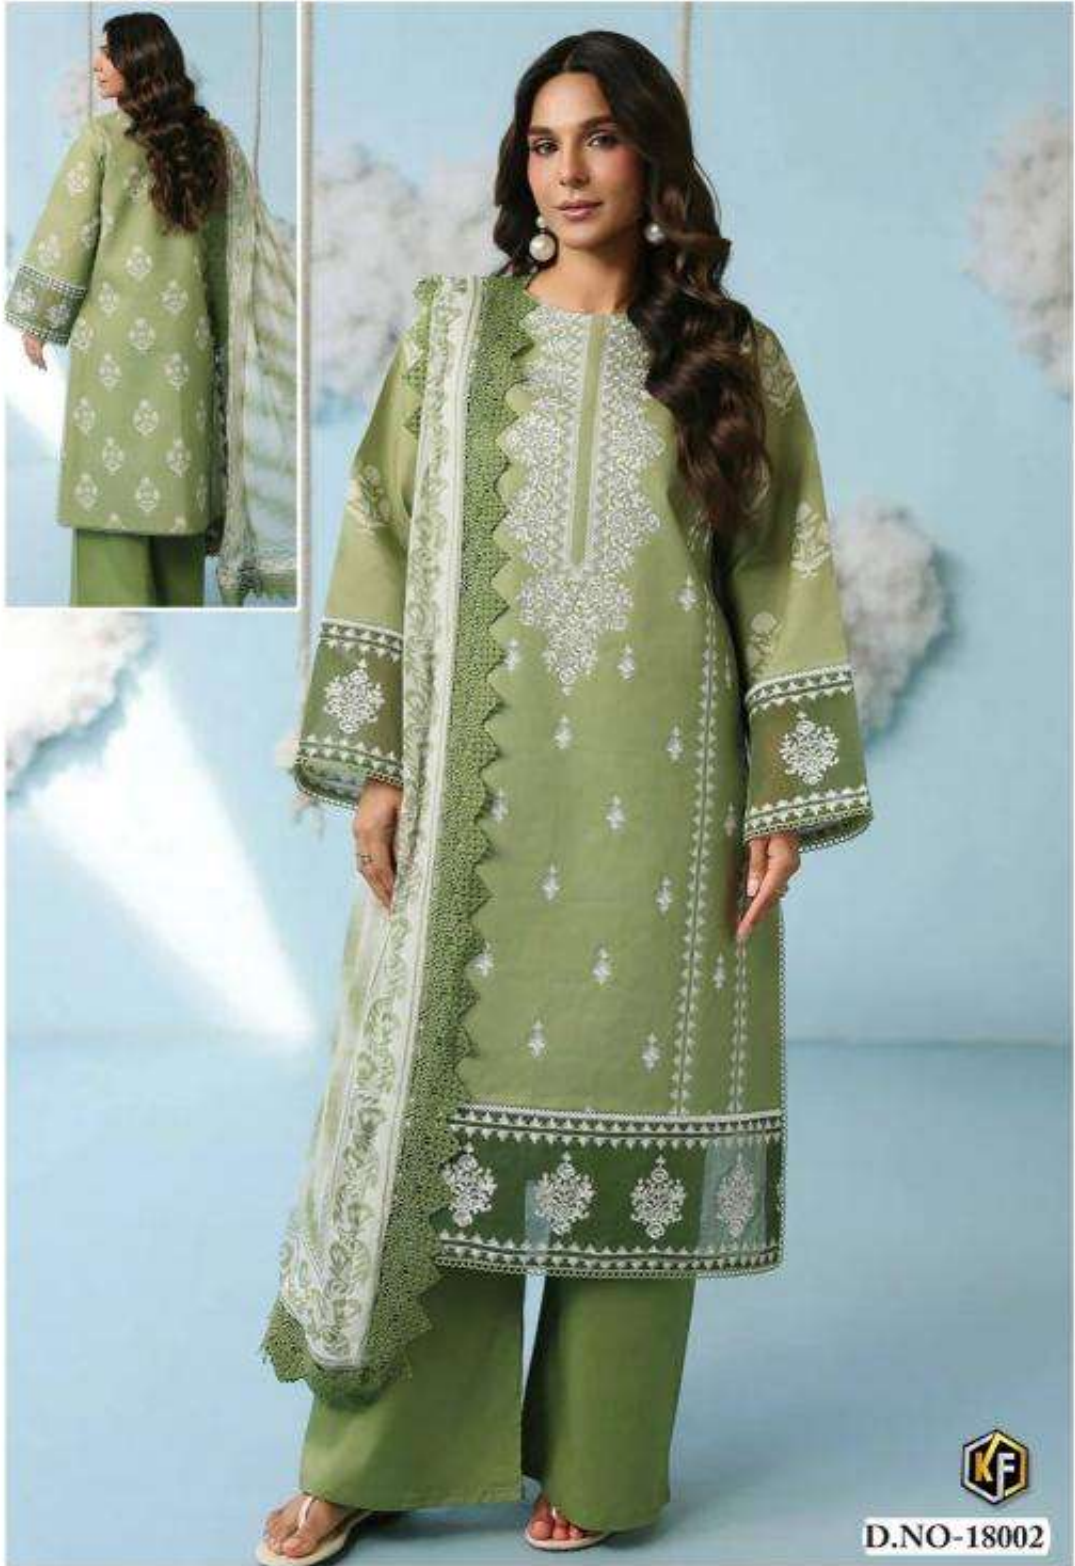

D.NO-18002