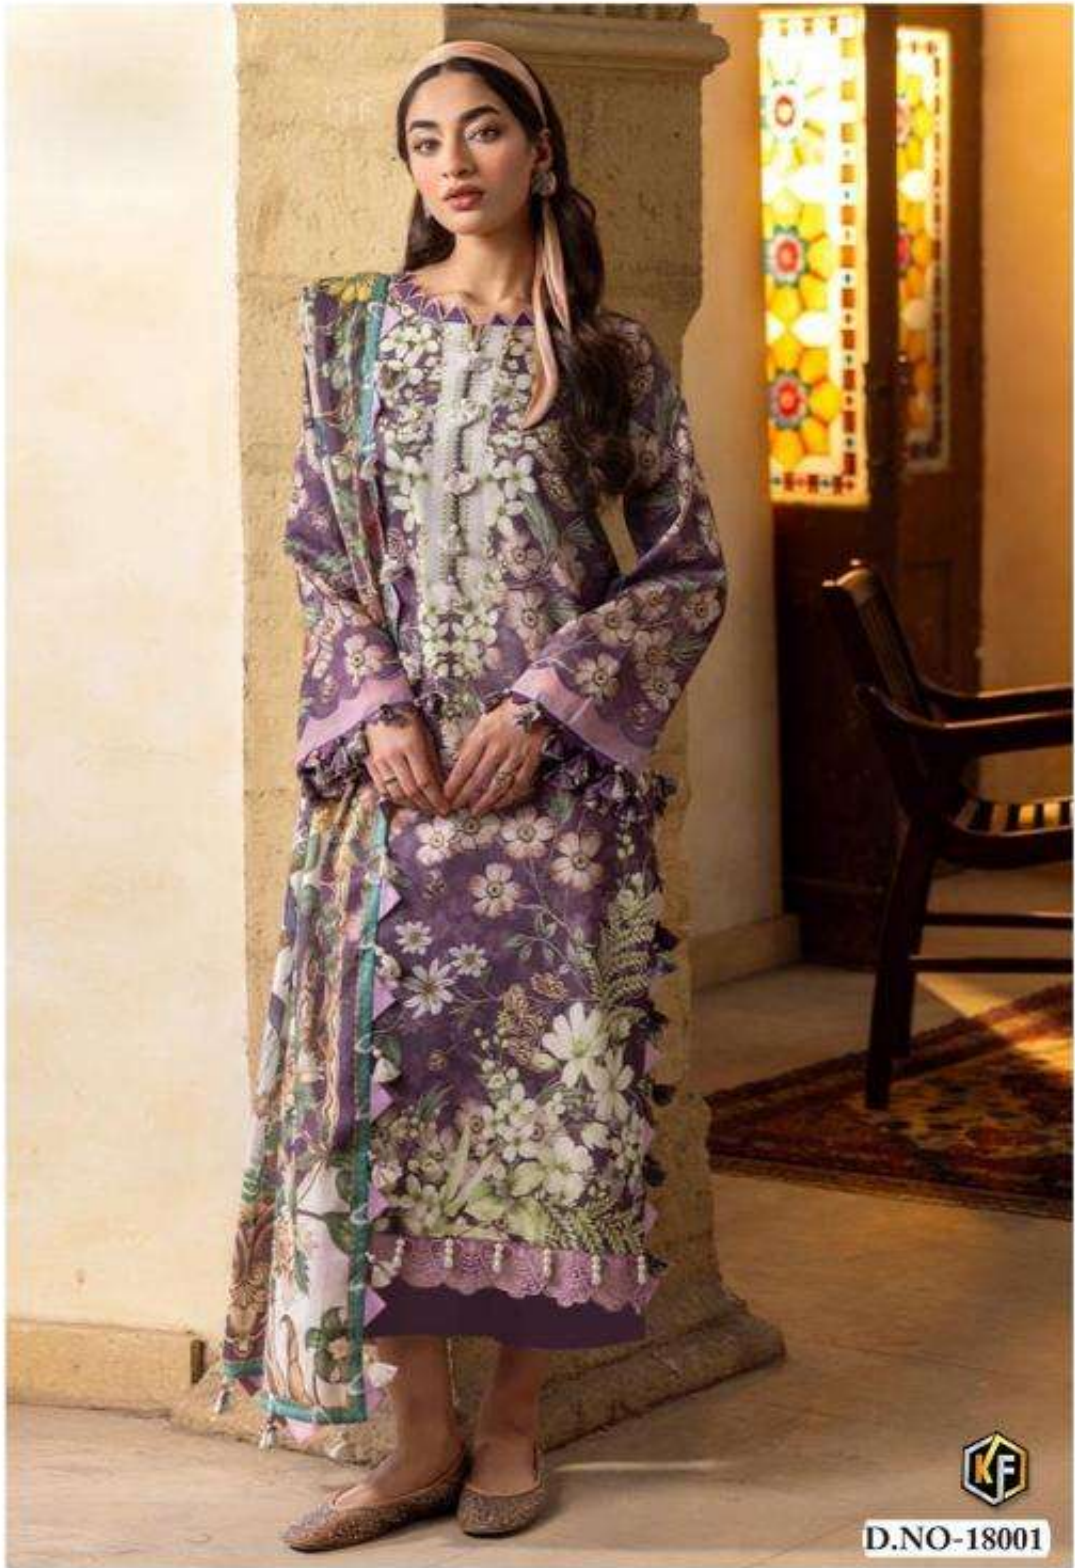

D.NO-18001