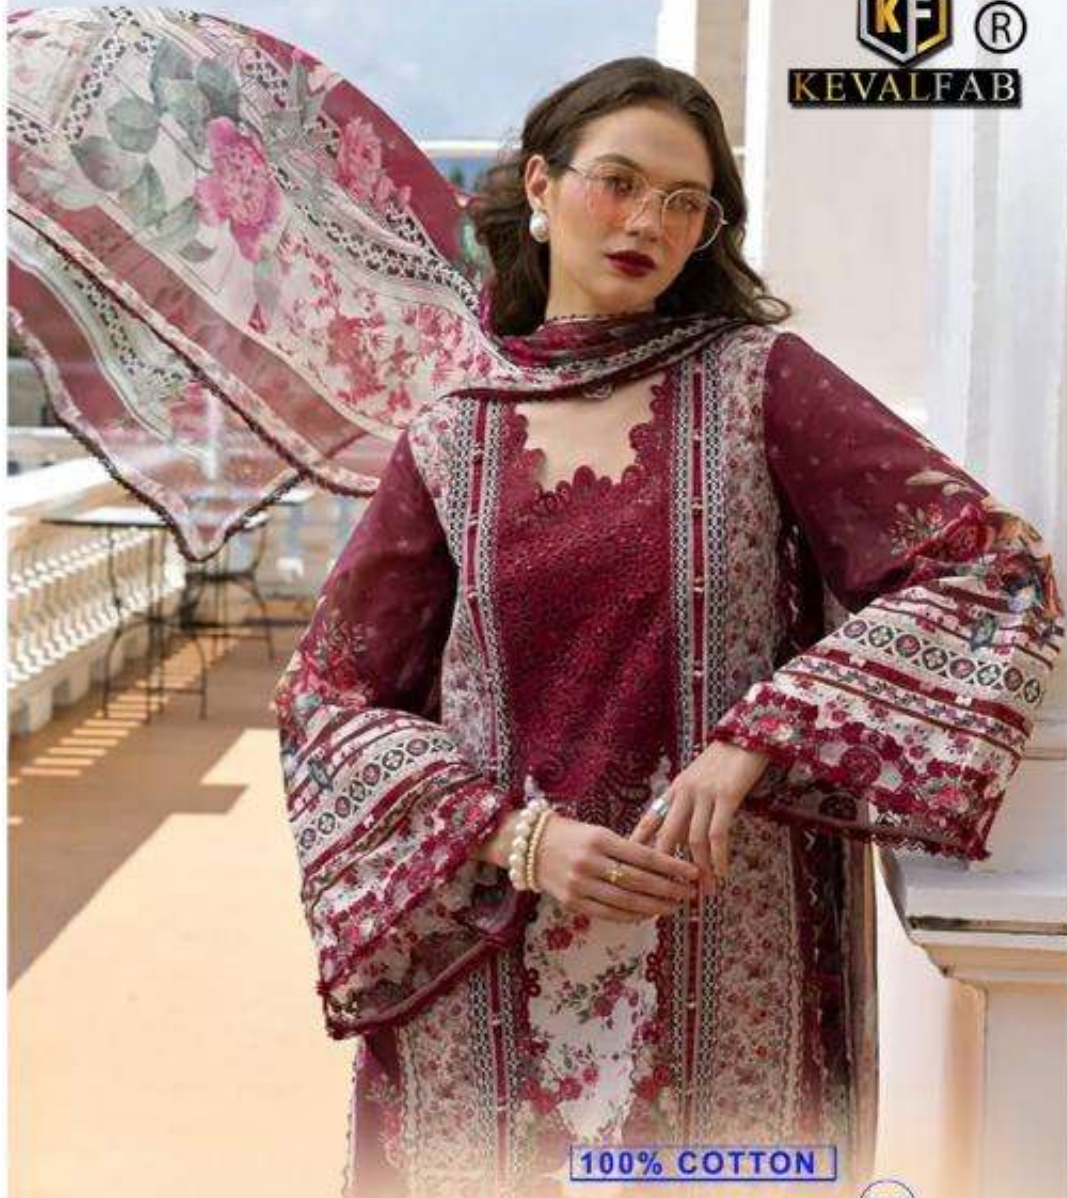

D.NO-18004

D.NO-18005

100% COTTON

N.X Hit TM

Vol-18

Heavy Cotton Luxury Collection.
A PRODUCT BY-KEVAL FAB

D.NO-18001

D.NO-18002